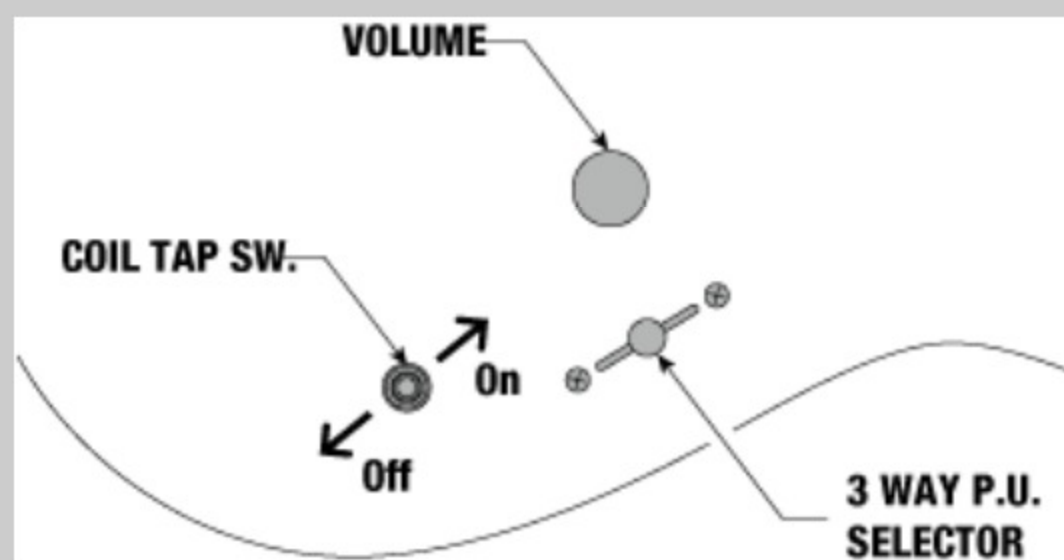

NECK DIMENSIONS

Scale :	648mm/25.5"
a : Width	43mm at NUT
b : Width	58mm at 24F
c : Thickness	19mm at 1F
d : Thickness	21mm at 12F
Radius :	400mmR

SWITCHING SYSTEM

CONTROLS

OTHERS

Recommended Case	M300C
Machineheads	Gotoh® MG-T locking machineheads
Coil-tap switch	
Other features	Luminescent side dot inlay