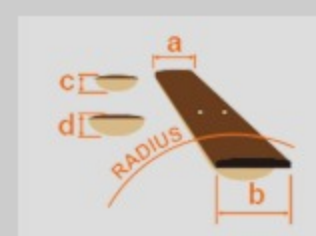

RGAIX6FM *j. custom*

WFF : White Frost Flat

COLOR VARIATION :

SHARE : [f](#) [t](#)

SPEC

SPEC

neck type	Nitro Wizard / 3pc Maple/Purpleheart neck
top/back/body	Flamed Maple top / Nyatoh body
fretboard	Bound Ebony
fret	Jumbo frets
bridge	Gibraltar Standard II bridge
string space	10.8mm
neck pickup	DiMarzio® Fusion Edge (H) neck pickup (Passive/Ceramic)
bridge pickup	DiMarzio® Fusion Edge (H) bridge pickup (Passive/Ceramic)
hardware color	Black

NECK DIMENSIONS

Scale :	648mm/25.5"
a : Width	43mm at NUT
b : Width	58mm at 24F
c : Thickness	19mm at 1F
d : Thickness	21mm at 12F
Radius :	400mmR

SWITCHING SYSTEM

CONTROLS

OTHERS

Recommended Case	M300C
Machineheads	Gotoh® MG-T locking machineheads
Coil-tap switch	
Other features	Luminescent side dot inlay