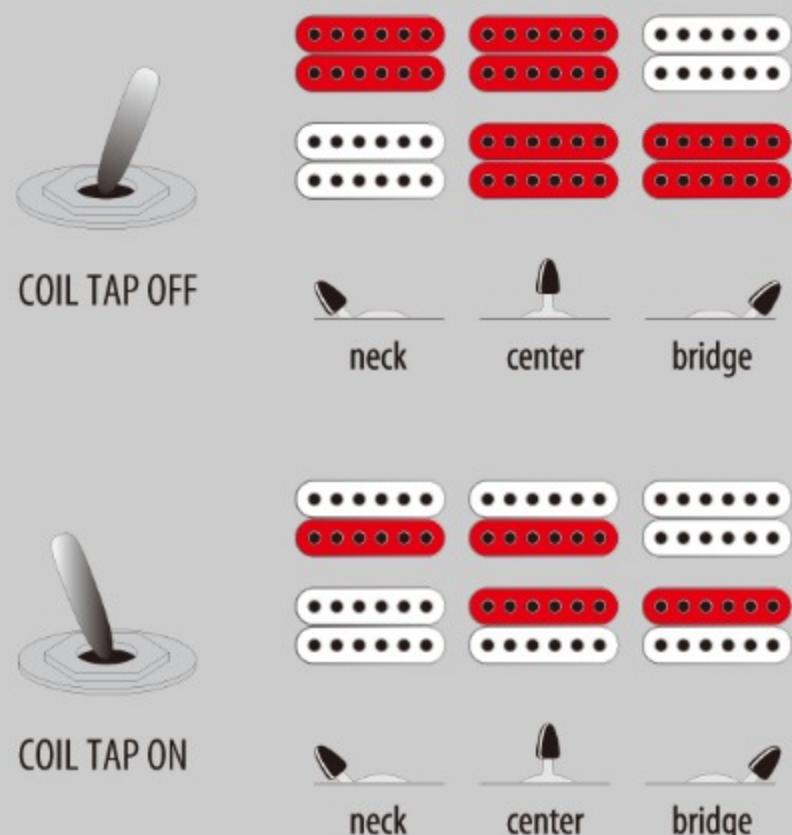

RGAIX6FM *j. custom*

WFF : White Frost Flat

COLOR VARIATION :

SHARE : [f](#) [t](#)

SPEC

SPEC

neck type	Nitro Wizard / 3pc Maple/Purpleheart neck
top/back/body	Flamed Maple top / Nyatoh body
fretboard	Bound Ebony
fret	Jumbo frets
bridge	Gibraltar Standard II bridge
string space	10.8mm
neck pickup	DiMarzio® Fusion Edge (H) neck pickup (Passive/Ceramic)
bridge pickup	DiMarzio® Fusion Edge (H) bridge pickup (Passive/Ceramic)
hardware color	Black

NECK DIMENSIONS

Scale :	648mm/25.5"
a : Width	43mm at NUT
b : Width	58mm at 24F
c : Thickness	19mm at 1F
d : Thickness	21mm at 12F
Radius :	400mmR

SWITCHING SYSTEM

CONTROLS

OTHERS

Recommended Case	M300C
Machineheads	Gotoh® MG-T locking machineheads
Coil-tap switch	
Other features	Luminescent side dot inlay