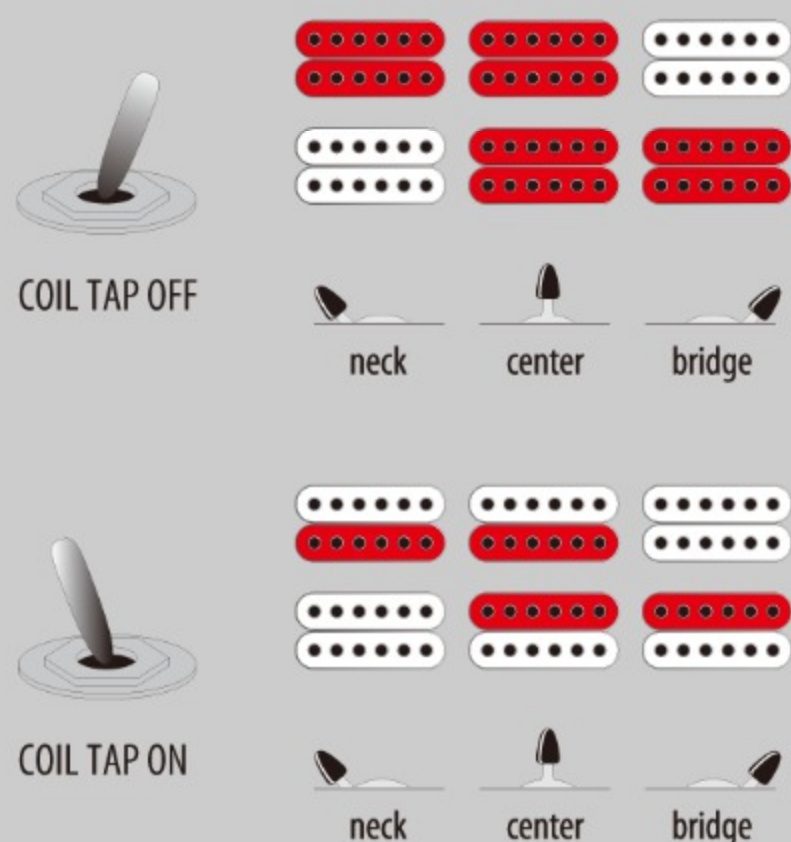

RGAIX6MQM *f. custom*

RG

SRB : Surreal Blue Burst

COLOR VARIATION : 

SHARE :  

SPEC

SPEC

neck type	Nitro Wizard / 3pc Maple/Purpleheart neck
top/back/body	Quilted Maple top / Nyatoh body
fretboard	Bound Birdseye Maple fretboa
fret	Jumbo frets
bridge	Gibraltar Standard II bridge
string space	10.8mm
neck pickup	DiMarzio® Fusion Edge (H) neck pickup (Passive/Ceramic)
bridge pickup	DiMarzio® Fusion Edge (H) bridge pickup (Passive/Ceramic)
hardware color	Black

NECK DIMENSIONS

Scale :	648mm/25.5"
a : Width	43mm at NUT
b : Width	58mm at 24F
c : Thickness	19mm at 1F
d : Thickness	21mm at 12F
Radius :	400mmR

SWITCHING SYSTEM

CONTROLS

OTHERS

Recommended Case	M300C
Gotoh® MG-T locking machineheads	
Coil-tap switch	
Luminescent side dot inlay	