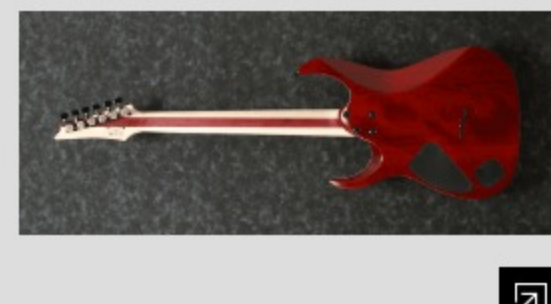

RGAIX6MQM *f. custom*

RG

SRB : Surreal Blue Burst

COLOR VARIATION : 

SHARE :  

SPEC

SPEC

neck type	Nitro Wizard / 3pc Maple/Purpleheart neck
top/back/body	Quilted Maple top / Nyatoh body
fretboard	Bound Birdseye Maple fretboa
fret	Jumbo frets
bridge	Gibraltar Standard II bridge
string space	10.8mm
neck pickup	DiMarzio® Fusion Edge (H) neck pickup (Passive/Ceramic)
bridge pickup	DiMarzio® Fusion Edge (H) bridge pickup (Passive/Ceramic)
hardware color	Black

NECK DIMENSIONS

Scale :	648mm/25.5"
a : Width	43mm at NUT
b : Width	58mm at 24F
c : Thickness	19mm at 1F
d : Thickness	21mm at 12F
Radius :	400mmR

SWITCHING SYSTEM

CONTROLS

OTHERS

Recommended Case	M300C
Gotoh® MG-T locking machineheads	
Coil-tap switch	
Luminescent side dot inlay	