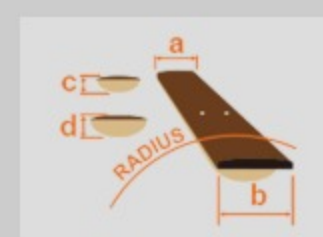

RGAIX6MQM *f. custom*

RG

SRB : Surreal Blue Burst

COLOR VARIATION : 

SHARE :  

SPEC

SPEC

neck type	Nitro Wizard / 3pc Maple/Purpleheart neck
top/back/body	Quilted Maple top / Nyatoh body
fretboard	Bound Birdseye Maple fretboa
fret	Jumbo frets
bridge	Gibraltar Standard II bridge
string space	10.8mm
neck pickup	DiMarzio® Fusion Edge (H) neck pickup (Passive/Ceramic)
bridge pickup	DiMarzio® Fusion Edge (H) bridge pickup (Passive/Ceramic)
hardware color	Black

NECK DIMENSIONS

Scale :	648mm/25.5"
a : Width	43mm at NUT
b : Width	58mm at 24F
c : Thickness	19mm at 1F
d : Thickness	21mm at 12F
Radius :	400mmR

SWITCHING SYSTEM

CONTROLS

OTHERS

Recommended Case	M300C
Gotoh® MG-T locking machineheads	
Coil-tap switch	
Luminescent side dot inlay	