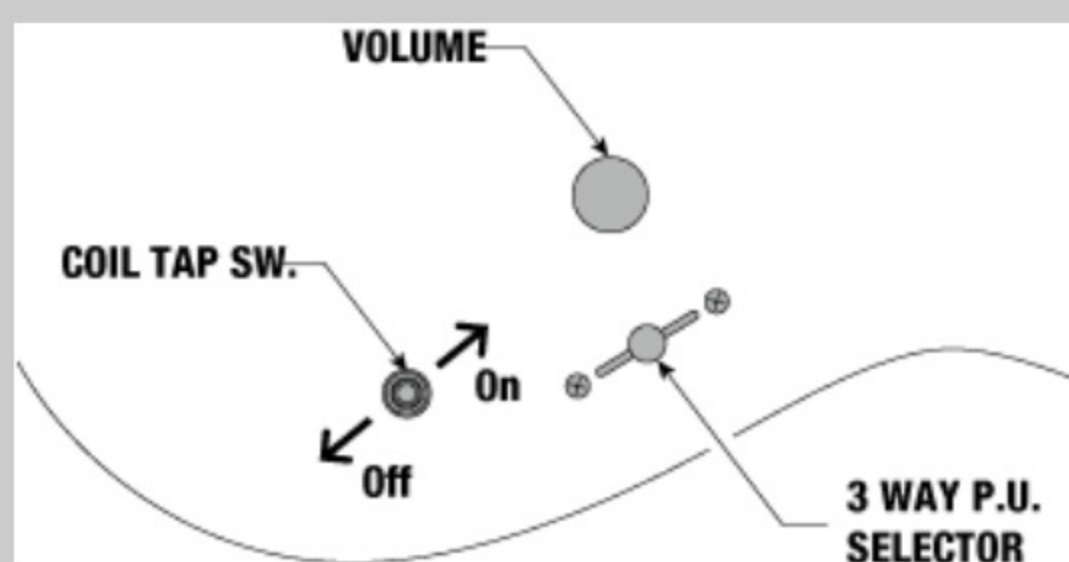

NECK DIMENSIONS

Scale :	648mm/25.5"
a : Width	43mm at NUT
b : Width	58mm at 24F
c : Thickness	19mm at 1F
d : Thickness	21mm at 12F
Radius :	400mmR

SWITCHING SYSTEM

CONTROLS

OTHERS

Recommended Case	M300C
Gotoh® MG-T locking machineheads	
Coil-tap switch	
Luminescent side dot inlay	