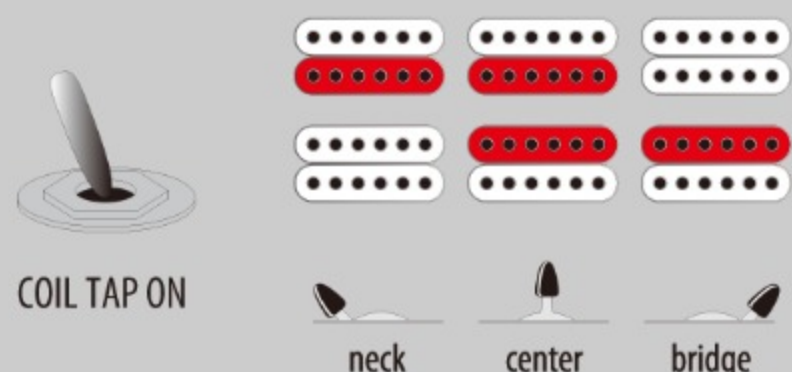

### SPEC

neck type	Nitro Wizard-7 / 3pc Maple/Purpleheart neck
top/back/body	Flamed Maple top / Nyatoh body
fretboard	Bound Ebony
fret	Jumbo frets
bridge	Gibraltar Standard II-7 bridge
string space	10.8mm
neck pickup	DiMarzio® Fusion Edge (H) neck pickup (Passive/Ceramic)
bridge pickup	DiMarzio® Fusion Edge (H) bridge pickup (Passive/Ceramic)
hardware color	Black

### SWITCHING SYSTEM