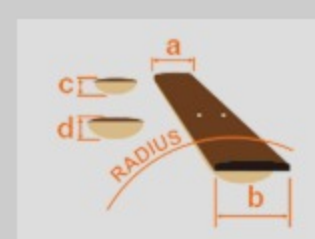

### SPEC

neck type	Nitro Wizard-7 / 3pc Maple/Purpleheart neck
top/back/body	Flamed Maple top / Nyatoh body
fretboard	Bound Ebony
fret	Jumbo frets
bridge	Gibraltar Standard II-7 bridge
string space	10.8mm
neck pickup	DiMarzio® Fusion Edge (H) neck pickup (Passive/Ceramic)
bridge pickup	DiMarzio® Fusion Edge (H) bridge pickup (Passive/Ceramic)
hardware color	Black

### NECK DIMENSIONS

Scale :	648mm/25.5"
a : Width	48mm at NUT
b : Width	68mm at 24F
c : Thickness	19mm at 1F
d : Thickness	21mm at 12F
Radius :	400mmR