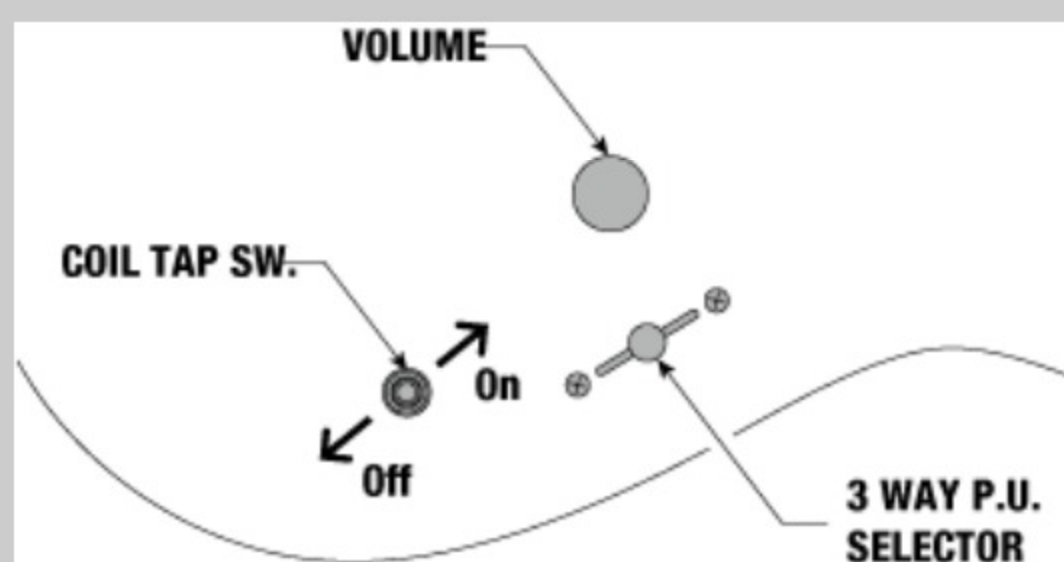

CONTROLS

OTHERS

Recommended Case M300C

Case

Gotoh® MG-T locking machineheads

Coil-tap switch

Luminescent side dot inlay