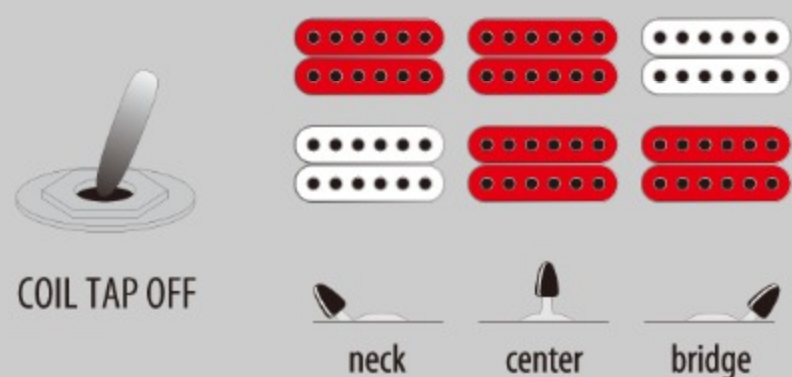

### SPEC

neck type	Nitro Wizard-7 / 3pc Maple/Purpleheart neck
top/back/body	Flamed Maple top / Nyatoh body
fretboard	Bound Ebony
fret	Jumbo frets
bridge	Gibraltar Standard II-7 bridge
string space	10.8mm
neck pickup	DiMarzio® Fusion Edge (H) neck pickup (Passive/Ceramic)
bridge pickup	DiMarzio® Fusion Edge (H) bridge pickup (Passive/Ceramic)
hardware color	Black

### SWITCHING SYSTEM