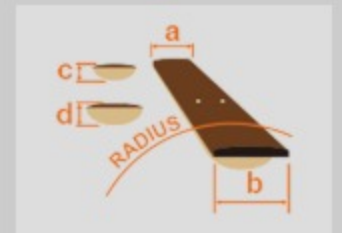

RGAT62

SBF : Sapphire Blue Flat

COLOR VARIATION :

SHARE :  

SPEC

SPEC

neck type	Wizard III / 5pc Maple/Walnut / neck-through
top/back/body	Meranti wing body
fretboard	Jatoba / Off-set white dot inlay
fret	Jumbo frets
bridge	Fixed bridge
neck pickup	DiMarzio® Air Norton™ (H) neck pickup (Passive/Alnico)
bridge pickup	DiMarzio® The Tone Zone® (H) bridge pickup (Passive/Alnico)
hardware color	Black

NECK DIMENSIONS

Scale :	648mm/25.5"
a : Width	43mm at NUT
b : Width	58mm at 24F
c : Thickness	19mm at 1F
d : Thickness	21mm at 12F
Radius :	400mmR

SWITCHING SYSTEM

CONTROLS

OTHERS

Recommended Case M300C