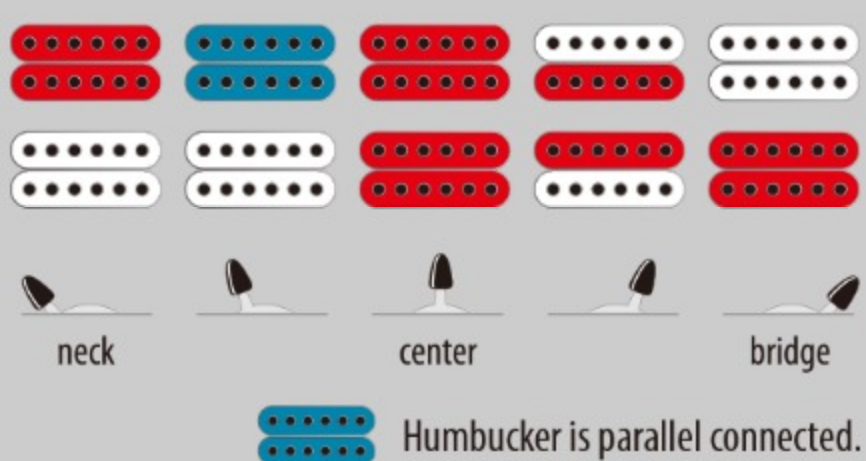

RGAT62

SBF : Sapphire Blue Flat

COLOR VARIATION :

SHARE :  

SPEC

SPEC

neck type	Wizard III / 5pc Maple/Walnut / neck-through
top/back/body	Meranti wing body
fretboard	Jatoba / Off-set white dot inlay
fret	Jumbo frets
bridge	Fixed bridge
neck pickup	DiMarzio® Air Norton™ (H) neck pickup (Passive/Alnico)
bridge pickup	DiMarzio® The Tone Zone® (H) bridge pickup (Passive/Alnico)
hardware color	Black

NECK DIMENSIONS

Scale :	648mm/25.5"
a : Width	43mm at NUT
b : Width	58mm at 24F
c : Thickness	19mm at 1F
d : Thickness	21mm at 12F
Radius :	400mmR

SWITCHING SYSTEM

CONTROLS

OTHERS

Recommended Case M300C