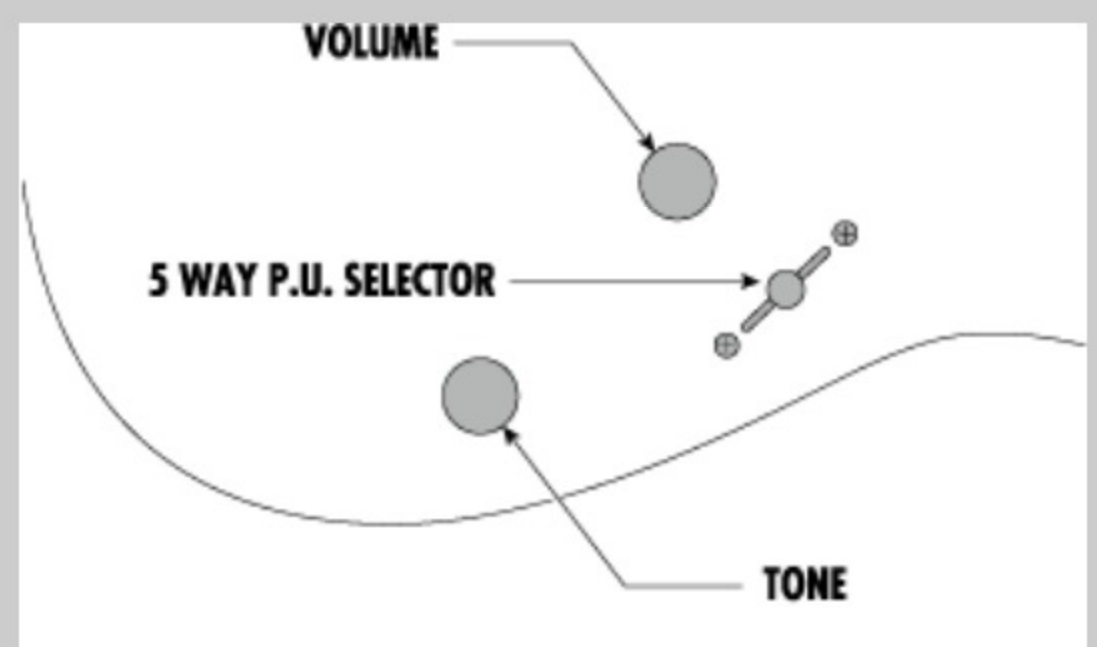

NECK DIMENSIONS

Scale :	648mm/25.5"
a : Width	43mm at NUT
b : Width	58mm at 24F
c : Thickness	19mm at 1F
d : Thickness	21mm at 12F
Radius :	400mmR

SWITCHING SYSTEM

CONTROLS

OTHERS

Recommended Case M300C