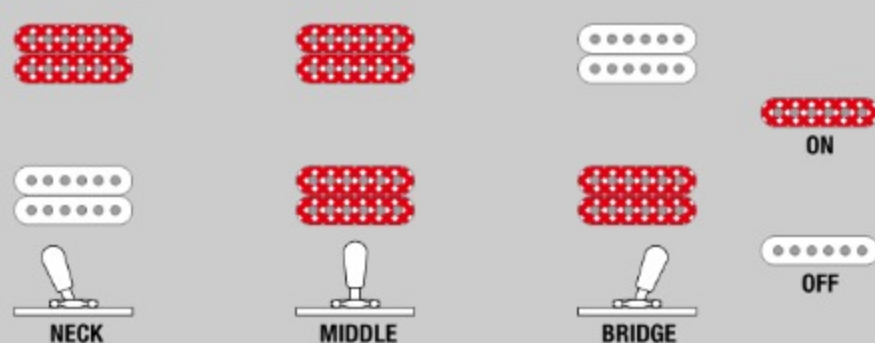

RGD3121 *Prestige*

MADE IN JAPAN

COLOR VARIATION :

PRF : Polar Lights Flat

SHARE :

SPEC

SPECS

neck type	Wizard HP / 5pc Maple/Wenge neck
top/back/body	Basswood body
fretboard	Macassar Ebony fretboard / White dot inlay
fret	Jumbo frets / Prestige fret edge treatment
number of frets	24
bridge	Mono-rail bridge
string space	10.8mm
neck pickup	Fishman® Fluence™ Modern Humbucker Ceramic (H) neck pickup (Active/Ceramic)
bridge pickup	Fishman® Fluence™ Modern Humbucker Ceramic (H) bridge pickup (Active/Ceramic)
factory tuning	1D,2A,3F,4C,5G,6D
strings	D'Addario® EXL110
string gauge	.010/.013/.017/.026/.036/.046
nut	Graph Tech® BLACK TUSQ XL® nut
hardware color	Black

NECK DIMENSIONS

Scale :	673mm/26.5"
a : Width	43mm at NUT
b : Width	58mm at 24F
c : Thickness	18mm at 1F
d : Thickness	20mm at 12F
Radius :	430mmR

DESCRIPTION +

SWITCHING SYSTEM

DESCRIPTION

+

CONTROLS

DESCRIPTION

+

OTHER FEATURES

Recommended Bag IGB724-BK

Gotoh® MG-T locking machine heads

Fishman® Fluence™ Voicing switch

Luminlay side dots

Hardshell case included