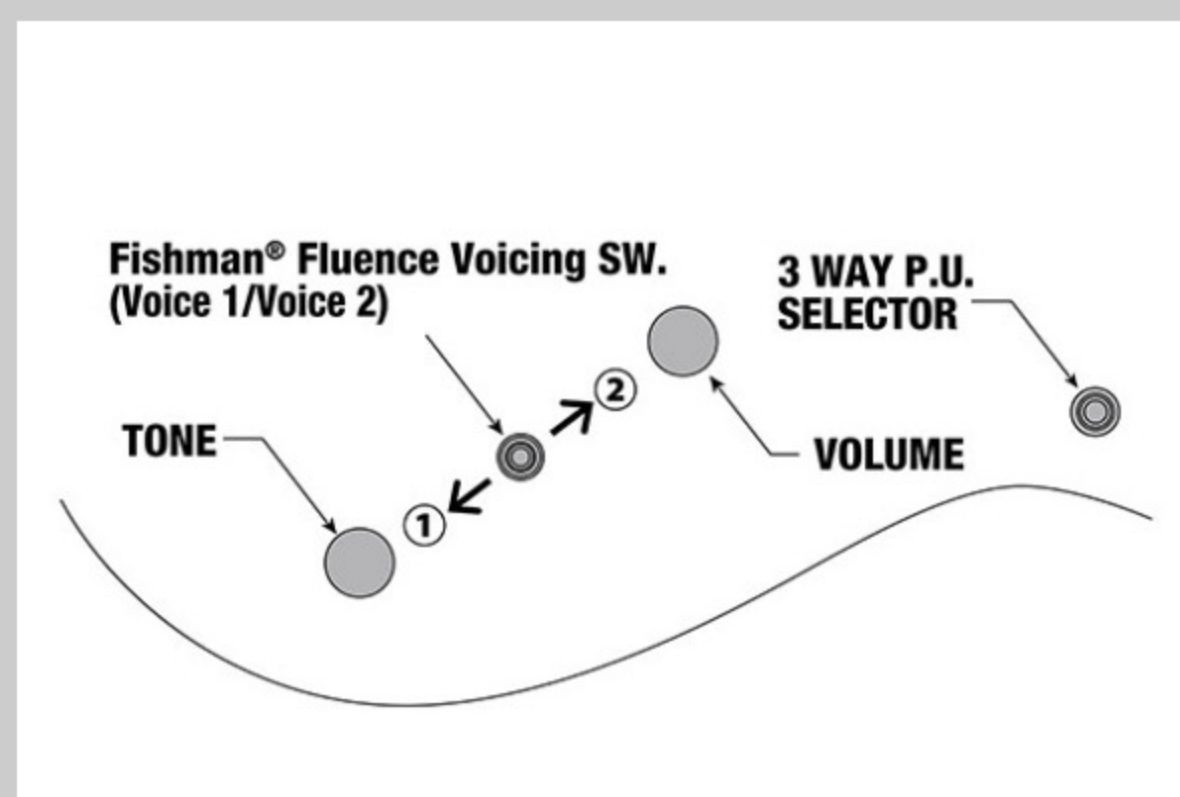

NECK DIMENSIONS

Scale :	673mm/26.5"
a : Width	43mm at NUT
b : Width	58mm at 24F
c : Thickness	18mm at 1F
d : Thickness	20mm at 12F
Radius :	430mmR

DESCRIPTION +

SWITCHING SYSTEM

DESCRIPTION

+

CONTROLS

DESCRIPTION

+

OTHER FEATURES

Recommended Bag IGB724-BK

Gotoh® MG-T locking machine heads

Fishman® Fluence™ Voicing switch

Luminlay side dots

Hardshell case included