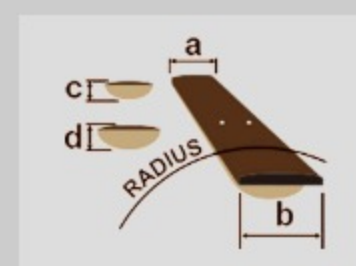

RGD3121 *Prestige*

MADE IN JAPAN

COLOR VARIATION :

PRF : Polar Lights Flat

SHARE :

SPEC

SPECS

neck type	Wizard HP / 5pc Maple/Wenge neck
top/back/body	Basswood body
fretboard	Macassar Ebony fretboard / White dot inlay
fret	Jumbo frets / Prestige fret edge treatment
number of frets	24
bridge	Mono-rail bridge
string space	10.8mm
neck pickup	Fishman® Fluence™ Modern Humbucker Ceramic (H) neck pickup (Active/Ceramic)
bridge pickup	Fishman® Fluence™ Modern Humbucker Ceramic (H) bridge pickup (Active/Ceramic)
factory tuning	1D,2A,3F,4C,5G,6D
strings	D'Addario® EXL110
string gauge	.010/.013/.017/.026/.036/.046
nut	Graph Tech® BLACK TUSQ XL® nut
hardware color	Black

NECK DIMENSIONS

Scale :	673mm/26.5"
a : Width	43mm at NUT
b : Width	58mm at 24F
c : Thickness	18mm at 1F
d : Thickness	20mm at 12F
Radius :	430mmR

DESCRIPTION +

SWITCHING SYSTEM

DESCRIPTION

+

CONTROLS

DESCRIPTION

+

OTHER FEATURES

Recommended Bag IGB724-BK

Gotoh® MG-T locking machine heads

Fishman® Fluence™ Voicing switch

Luminlay side dots

Hardshell case included