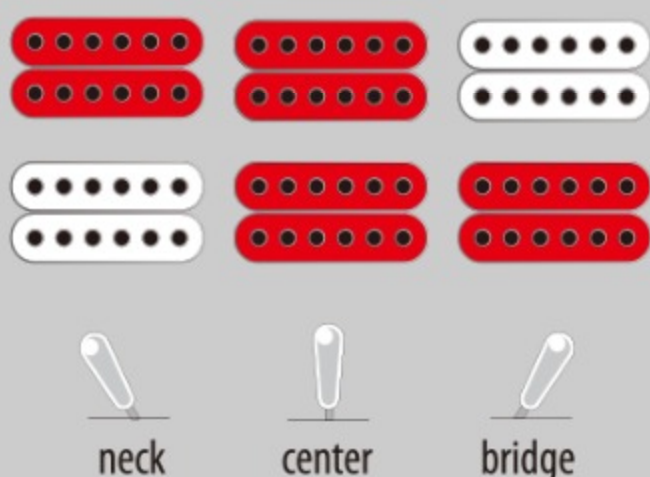

### SPEC

neck type	Wizard-7 / 5pc Maple/Wenge neck w/KTS™ TITANIUM rods
top/back/body	Basswood body
fretboard	Birdseye Maple / Black dot inlay
fret	Jumbo frets / Prestige fret edge treatment
bridge	Lo-Pro Edge 7 tremolo bridge
neck pickup	DiMarzio® Fusion Edge (H) neck pickup (Passive/Ceramic)
bridge pickup	DiMarzio® Fusion Edge (H) bridge pickup (Passive/Ceramic)
factory tuning	1D, 2A, 3F, 4C, 5G, 6D, 7A
string gauge	.010/.013/.017/.026/.036/.046/.059
hardware color	Chrome

### NECK DIMENSIONS

Scale :	673mm/26.5"
a : Width	48mm at NUT
b : Width	68mm at 24F
c : Thickness	19mm at 1F
d : Thickness	21mm at 12F
Radius :	430mmR

### SWITCHING SYSTEM