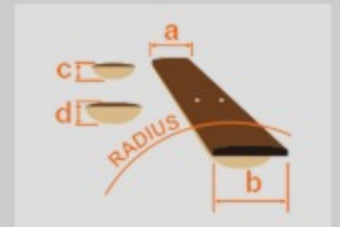

### SPEC

neck type	Wizard-7 / 5pc Maple/Wenge neck w/KTS™ TITANIUM rods
top/back/body	Basswood body
fretboard	Birdseye Maple / Black dot inlay
fret	Jumbo frets / Prestige fret edge treatment
bridge	Lo-Pro Edge 7 tremolo bridge
neck pickup	DiMarzio® Fusion Edge (H) neck pickup (Passive/Ceramic)
bridge pickup	DiMarzio® Fusion Edge (H) bridge pickup (Passive/Ceramic)
factory tuning	1D, 2A, 3F, 4C, 5G, 6D, 7A
string gauge	.010/.013/.017/.026/.036/.046/.059
hardware color	Chrome

### NECK DIMENSIONS

Scale :	673mm/26.5"
a : Width	48mm at NUT
b : Width	68mm at 24F
c : Thickness	19mm at 1F
d : Thickness	21mm at 12F
Radius :	430mmR