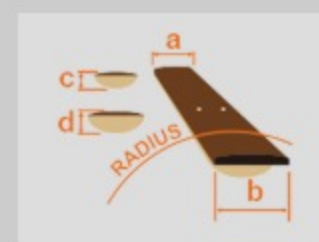

SSB : Stained Sapphire Blue Burst

COLOR VARIATION :

SHARE :  

### SPEC

neck type	Nitro Wizard / 5pc Panga Panga/Walnut neck
top/back/body	Flamed Maple (5mm) top / Layered Ash body
fretboard	Birdseye Maple fretboard / Black Step offset dot inlay
fret	Jumbo Sub Zero treated frets
number of frets	24
bridge	Gibraltar Standard II bridge
string space	10.8mm
neck pickup	DiMarzio® Fusion Edge (H) neck pickup (Passive/Ceramic)
bridge pickup	DiMarzio® Fusion Edge (H) bridge pickup (Passive/Ceramic)
factory tuning	1D,2A,3F,4C,5G,6D
strings	D'Addario® EXL110
string gauge	.010/.013/.017/.026/.036/.046
nut	Plastic
hardware color	Black

### NECK DIMENSIONS

Scale :	673mm/26.5"
a : Width	43mm at NUT
b : Width	58mm at 24F
c : Thickness	19mm at 1F
d : Thickness	21mm at 12F
Radius :	400mmR