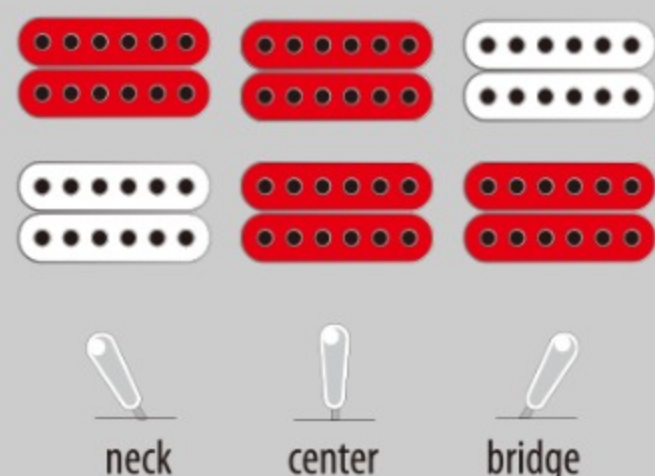

### SPEC

neck type	Nitro Wizard / 5pc Panga Panga/Walnut neck
top/back/body	Flamed Maple (5mm) top / Layered Ash body
fretboard	Birdseye Maple fretboard / Black Step offset dot inlay
fret	Jumbo Sub Zero treated frets
number of frets	24
bridge	Gibraltar Standard II bridge
string space	10.8mm
neck pickup	DiMarzio® Fusion Edge (H) neck pickup (Passive/Ceramic)
bridge pickup	DiMarzio® Fusion Edge (H) bridge pickup (Passive/Ceramic)
factory tuning	1D,2A,3F,4C,5G,6D
strings	D'Addario® EXL110
string gauge	.010/.013/.017/.026/.036/.046
nut	Plastic
hardware color	Black

### NECK DIMENSIONS

Scale :	673mm/26.5"
a : Width	43mm at NUT
b : Width	58mm at 24F
c : Thickness	19mm at 1F
d : Thickness	21mm at 12F
Radius :	400mmR

### SWITCHING SYSTEM