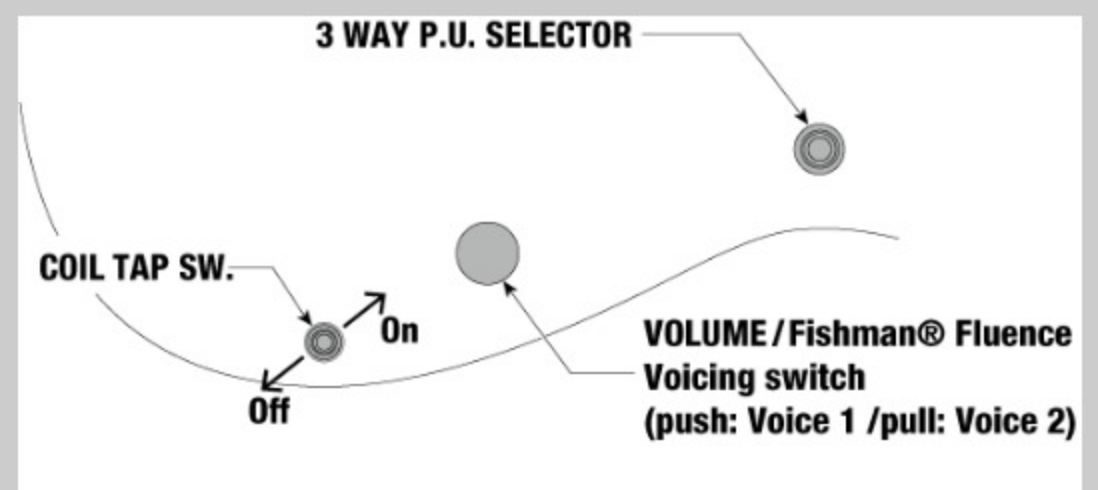

NECK DIMENSIONS

Scale :	673mm/26.5"
a : Width	43mm at NUT
b : Width	58mm at 24F
c : Thickness	19mm at 1F
d : Thickness	21mm at 12F
Radius :	400mmR

SWITCHING SYSTEM

CONTROLS

OTHERS

Recommended Case	M300C
Fishman® Fluence Voicing switch on volume control (push/pull)	
Coil-tap switch	
Luminescent side dot inlay	
Schaller S-Locks strap lock pins	
Luminescent Ibanez logo	
Gotoh® MG-T locking machine heads	