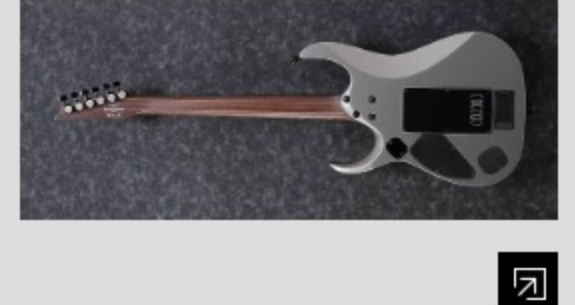

RGD61ALET AXION LABEL

MGM : Metallic Gray Matte

COLOR VARIATION :

SHARE : [f](#) [t](#)

SPEC

SPEC

neck type	Nitro Wizard / 5pc Panga Panga/Walnut neck
top/back/body	Maple top / Nyatoh body
fretboard	Macassar Ebony fretboard / White Step offset dot inlay
fret	Jumbo Sub Zero treated frets
number of frets	24
bridge	Evertune bridge
string space	10.3mm
neck pickup	Fishman® Fluence Modern Humbucker Ceramic (H) neck pickup (Active/Ceramic)
bridge pickup	Fishman® Fluence Modern Humbucker Ceramic (H) bridge pickup (Active/Ceramic)
factory tuning	1D,2A,3F,4C,5G,6D
strings	D'Addario® EXL110
string gauge	.010/.013/.017/.026/.036/.046
hardware color	Black

NECK DIMENSIONS

Scale :	673mm/26.5"
a : Width	43mm at NUT
b : Width	58mm at 24F
c : Thickness	19mm at 1F
d : Thickness	21mm at 12F
Radius :	400mmR

SWITCHING SYSTEM

CONTROLS

OTHERS

Recommended Case	M300C
Fishman® Fluence Voicing switch on volume control (push/pull)	
Coil-tap switch	
Luminescent side dot inlay	
Schaller S-Locks strap lock pins	
Luminescent Ibanez logo	
Gotoh® MG-T locking machine heads	