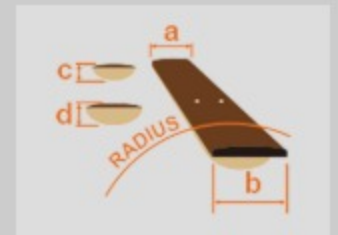

RGD61ALET AXION LABEL

MGM : Metallic Gray Matte

COLOR VARIATION :

SHARE : [f](#) [t](#)

SPEC

SPEC

neck type	Nitro Wizard / 5pc Panga Panga/Walnut neck
top/back/body	Maple top / Nyatoh body
fretboard	Macassar Ebony fretboard / White Step offset dot inlay
fret	Jumbo Sub Zero treated frets
number of frets	24
bridge	Evertune bridge
string space	10.3mm
neck pickup	Fishman® Fluence Modern Humbucker Ceramic (H) neck pickup (Active/Ceramic)
bridge pickup	Fishman® Fluence Modern Humbucker Ceramic (H) bridge pickup (Active/Ceramic)
factory tuning	1D,2A,3F,4C,5G,6D
strings	D'Addario® EXL110
string gauge	.010/.013/.017/.026/.036/.046
hardware color	Black

NECK DIMENSIONS

Scale :	673mm/26.5"
a : Width	43mm at NUT
b : Width	58mm at 24F
c : Thickness	19mm at 1F
d : Thickness	21mm at 12F
Radius :	400mmR

SWITCHING SYSTEM

CONTROLS

OTHERS

Recommended Case	M300C
Fishman® Fluence Voicing switch on volume control (push/pull)	
Coil-tap switch	
Luminescent side dot inlay	
Schaller S-Locks strap lock pins	
Luminescent Ibanez logo	
Gotoh® MG-T locking machine heads	