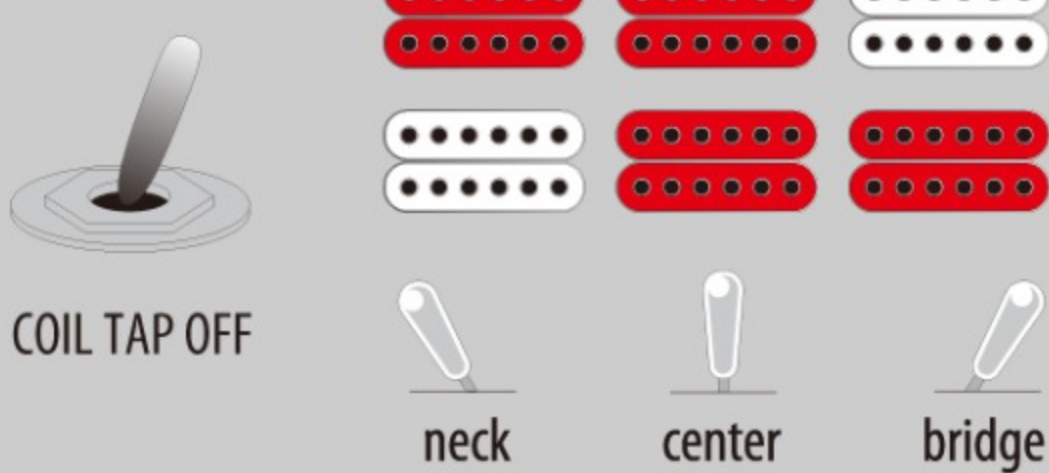

RGD61ALET AXION LABEL

MGM : Metallic Gray Matte

COLOR VARIATION :

SHARE : [f](#) [t](#)

SPEC

SPEC

neck type	Nitro Wizard / 5pc Panga Panga/Walnut neck
top/back/body	Maple top / Nyatoh body
fretboard	Macassar Ebony fretboard / White Step offset dot inlay
fret	Jumbo Sub Zero treated frets
number of frets	24
bridge	Evertune bridge
string space	10.3mm
neck pickup	Fishman® Fluence Modern Humbucker Ceramic (H) neck pickup (Active/Ceramic)
bridge pickup	Fishman® Fluence Modern Humbucker Ceramic (H) bridge pickup (Active/Ceramic)
factory tuning	1D,2A,3F,4C,5G,6D
strings	D'Addario® EXL110
string gauge	.010/.013/.017/.026/.036/.046
hardware color	Black

NECK DIMENSIONS

Scale :	673mm/26.5"
a : Width	43mm at NUT
b : Width	58mm at 24F
c : Thickness	19mm at 1F
d : Thickness	21mm at 12F
Radius :	400mmR

SWITCHING SYSTEM

CONTROLS

OTHERS

Recommended Case	M300C
Fishman® Fluence Voicing switch on volume control (push/pull)	
Coil-tap switch	
Luminescent side dot inlay	
Schaller S-Locks strap lock pins	
Luminescent Ibanez logo	
Gotoh® MG-T locking machine heads	