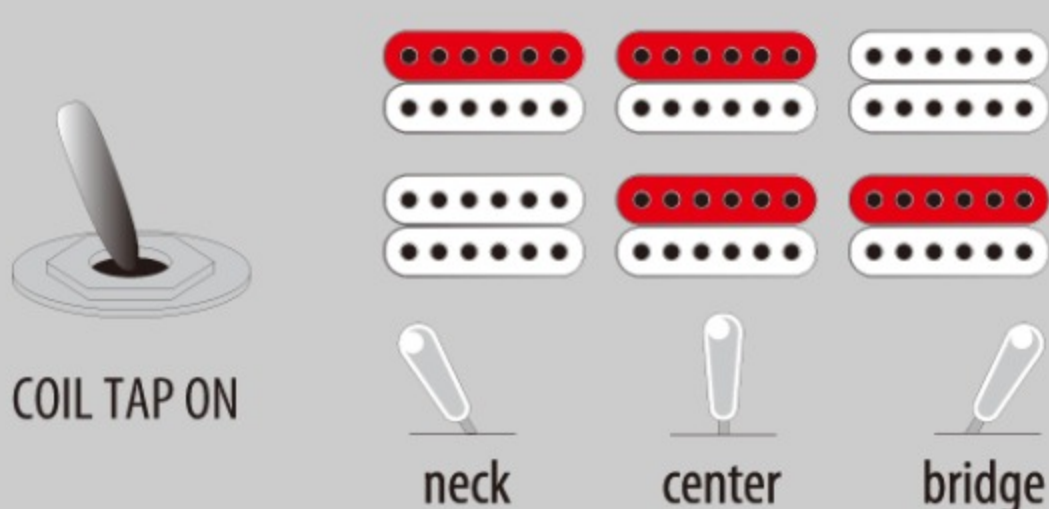

RGD61ALET AXION LABEL

MGM : Metallic Gray Matte

COLOR VARIATION :

SHARE : [f](#) [t](#)

SPEC

SPEC

neck type	Nitro Wizard / 5pc Panga Panga/Walnut neck
top/back/body	Maple top / Nyatoh body
fretboard	Macassar Ebony fretboard / White Step offset dot inlay
fret	Jumbo Sub Zero treated frets
number of frets	24
bridge	Evertune bridge
string space	10.3mm
neck pickup	Fishman® Fluence Modern Humbucker Ceramic (H) neck pickup (Active/Ceramic)
bridge pickup	Fishman® Fluence Modern Humbucker Ceramic (H) bridge pickup (Active/Ceramic)
factory tuning	1D,2A,3F,4C,5G,6D
strings	D'Addario® EXL110
string gauge	.010/.013/.017/.026/.036/.046
hardware color	Black

NECK DIMENSIONS

Scale :	673mm/26.5"
a : Width	43mm at NUT
b : Width	58mm at 24F
c : Thickness	19mm at 1F
d : Thickness	21mm at 12F
Radius :	400mmR

SWITCHING SYSTEM

CONTROLS

OTHERS

Recommended Case	M300C
Fishman® Fluence Voicing switch on volume control (push/pull)	
Coil-tap switch	
Luminescent side dot inlay	
Schaller S-Locks strap lock pins	
Luminescent Ibanez logo	
Gotoh® MG-T locking machine heads	