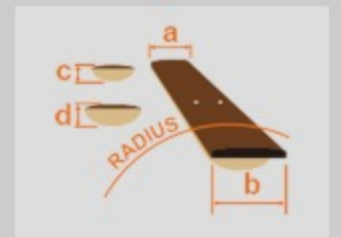

CLL : Cerulean Blue Burst Low Gloss

COLOR VARIATION :

SHARE :  

SPEC

SPEC

neck type	Nitro Wizard for Multi Scale / 5pc Panga Panga/Walnut neck
top/back/body	Flamed Maple top / Layered Ash & Nyatoh body
fretboard	Macassar Ebony fretboard / White Step offset dot inlay
fret	Jumbo Sub Zero treated frets
number of frets	24
bridge	Mono-rail bridge
string space	10.8mm
neck pickup	Fishman® Fluence Modern Humbucker Ceramic (H) neck pickup (Active/Ceramic)
bridge pickup	Fishman® Fluence Modern Humbucker Ceramic (H) bridge pickup (Active/Ceramic)
factory tuning	1E,2B,3G,4D,5A,6E
strings	D'Addario® EXL120
string gauge	.009/.011/.016/.024/.032/.042
nut	Plastic
hardware color	Black

NECK DIMENSIONS

Scale :	680mm/26.7" - 648mm/25.5"
a : Width	43mm at NUT
b : Width	58mm at 24F
c : Thickness	19mm at 1F
d : Thickness	21mm at 12F
Radius :	400mmR

SWITCHING SYSTEM

CONTROLS

OTHERS

Recommended Case	MR500C
Fishman® Fluence Voicing switch on volume control (push/pull)	
Gotoh® MG-T locking machine heads	
Luminescent side dot inlay	
Schaller S-Locks strap lock pins	
Luminescent Ibanez logo	