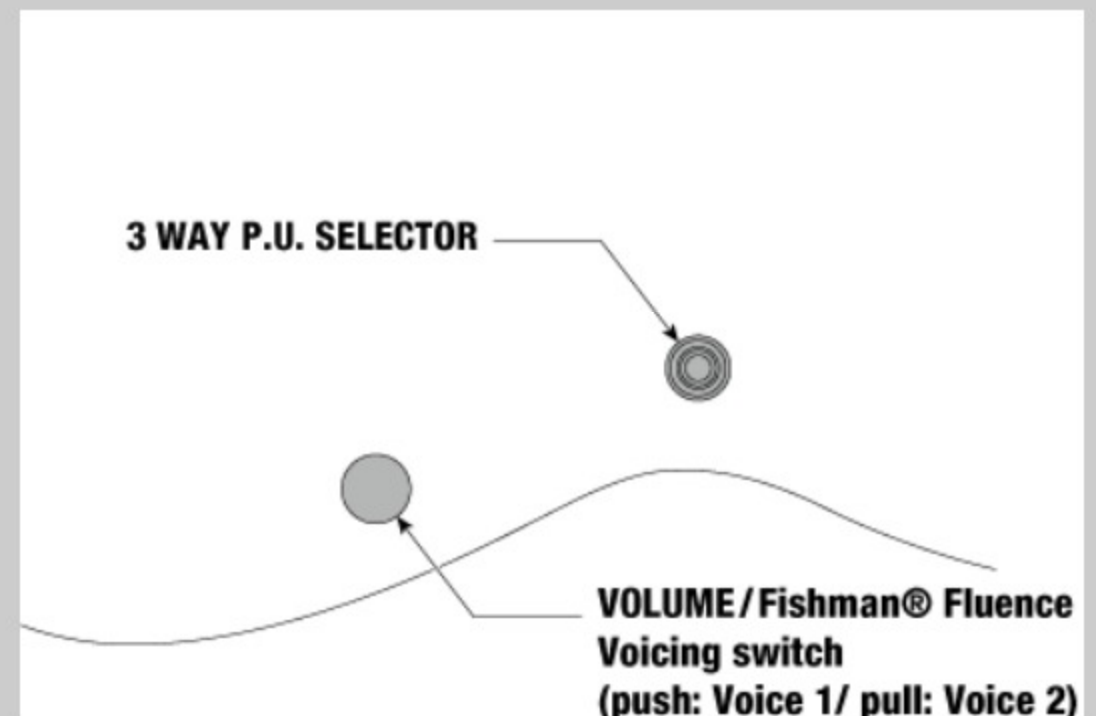

CLL : Cerulean Blue Burst Low Gloss

COLOR VARIATION :

SHARE :  

SPEC

SPEC

neck type	Nitro Wizard for Multi Scale / 5pc Panga Panga/Walnut neck
top/back/body	Flamed Maple top / Layered Ash & Nyatoh body
fretboard	Macassar Ebony fretboard / White Step offset dot inlay
fret	Jumbo Sub Zero treated frets
number of frets	24
bridge	Mono-rail bridge
string space	10.8mm
neck pickup	Fishman® Fluence Modern Humbucker Ceramic (H) neck pickup (Active/Ceramic)
bridge pickup	Fishman® Fluence Modern Humbucker Ceramic (H) bridge pickup (Active/Ceramic)
factory tuning	1E,2B,3G,4D,5A,6E
strings	D'Addario® EXL120
string gauge	.009/.011/.016/.024/.032/.042
nut	Plastic
hardware color	Black

NECK DIMENSIONS

Scale :	680mm/26.7" - 648mm/25.5"
a : Width	43mm at NUT
b : Width	58mm at 24F
c : Thickness	19mm at 1F
d : Thickness	21mm at 12F
Radius :	400mmR

SWITCHING SYSTEM

CONTROLS

OTHERS

Recommended Case	MR500C
Fishman® Fluence Voicing switch on volume control (push/pull)	
Gotoh® MG-T locking machine heads	
Luminescent side dot inlay	
Schaller S-Locks strap lock pins	
Luminescent Ibanez logo	