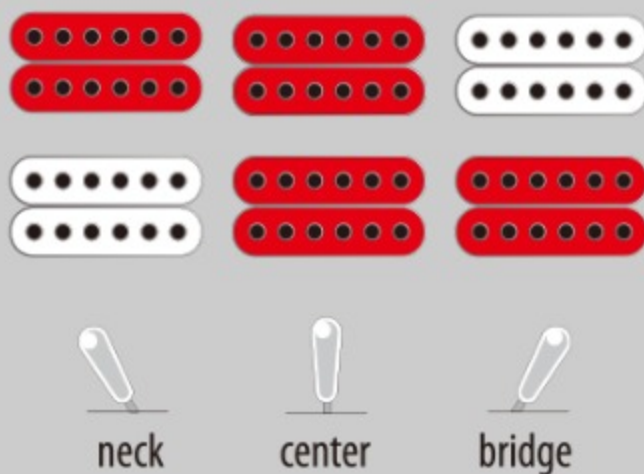

CLL : Cerulean Blue Burst Low Gloss

COLOR VARIATION :

SHARE :  

SPEC

SPEC

neck type	Nitro Wizard for Multi Scale / 5pc Panga Panga/Walnut neck
top/back/body	Flamed Maple top / Layered Ash & Nyatoh body
fretboard	Macassar Ebony fretboard / White Step offset dot inlay
fret	Jumbo Sub Zero treated frets
number of frets	24
bridge	Mono-rail bridge
string space	10.8mm
neck pickup	Fishman® Fluence Modern Humbucker Ceramic (H) neck pickup (Active/Ceramic)
bridge pickup	Fishman® Fluence Modern Humbucker Ceramic (H) bridge pickup (Active/Ceramic)
factory tuning	1E,2B,3G,4D,5A,6E
strings	D'Addario® EXL120
string gauge	.009/.011/.016/.024/.032/.042
nut	Plastic
hardware color	Black

NECK DIMENSIONS

Scale :	680mm/26.7" - 648mm/25.5"
a : Width	43mm at NUT
b : Width	58mm at 24F
c : Thickness	19mm at 1F
d : Thickness	21mm at 12F
Radius :	400mmR

SWITCHING SYSTEM

CONTROLS

OTHERS

Recommended Case	MR500C
Fishman® Fluence Voicing switch on volume control (push/pull)	
Gotoh® MG-T locking machine heads	
Luminescent side dot inlay	
Schaller S-Locks strap lock pins	
Luminescent Ibanez logo	