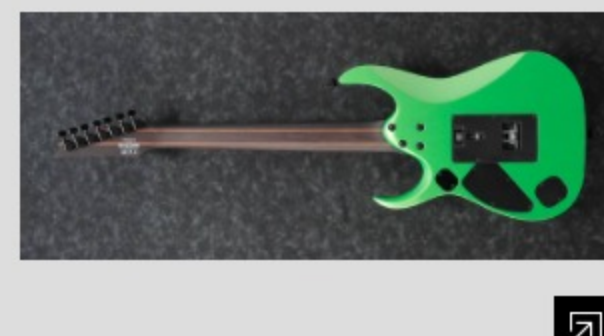

RGD

COLOR VARIATION : 

EEM : Metallic Green Eclipse Matte

SHARE :  

SPEC

SPECS

neck type	Nitro Wizard-7 / 5pc Panga Panga/Walnut neck
top/back/body	Nyatoh body
fretboard	Macassar Ebony fretboard / White Step off-set dot inlay
fret	Jumbo Sub Zero treated frets
number of frets	24
bridge	Edge-Zero II-7 w/ZPS3Fe bridge
string space	10.8mm
neck pickup	DiMarzio® Fusion Edge 7 (H) neck pickup (Passive/Ceramic)
bridge pickup	DiMarzio® Fusion Edge 7 (H) bridge pickup (Passive/Ceramic)
factory tuning	1D,2A,3F,4C,5G,6D,7A
strings	D'Addario® EXL110-7
string gauge	.010/.013/.017/.026/.036/.046/.059
nut	Locking nut
hardware color	Black

NECK DIMENSIONS

Scale :	673mm/26.5"
a : Width	48mm at NUT
b : Width	68mm at 24F
c : Thickness	19mm at 1F
d : Thickness	21mm at 12F
Radius :	400mmR

DESCRIPTION +

SWITCHING SYSTEM

DESCRIPTION +

CONTROLS

DESCRIPTION +

OTHER FEATURES

Recommended Case	MR500C
Coil-tap switch	
26.5 inch scale	
Gotoh® machine heads	
Luminescent side dot inlay	
Schaller S-Locks strap lock pins	
Luminescent Ibanez logo	