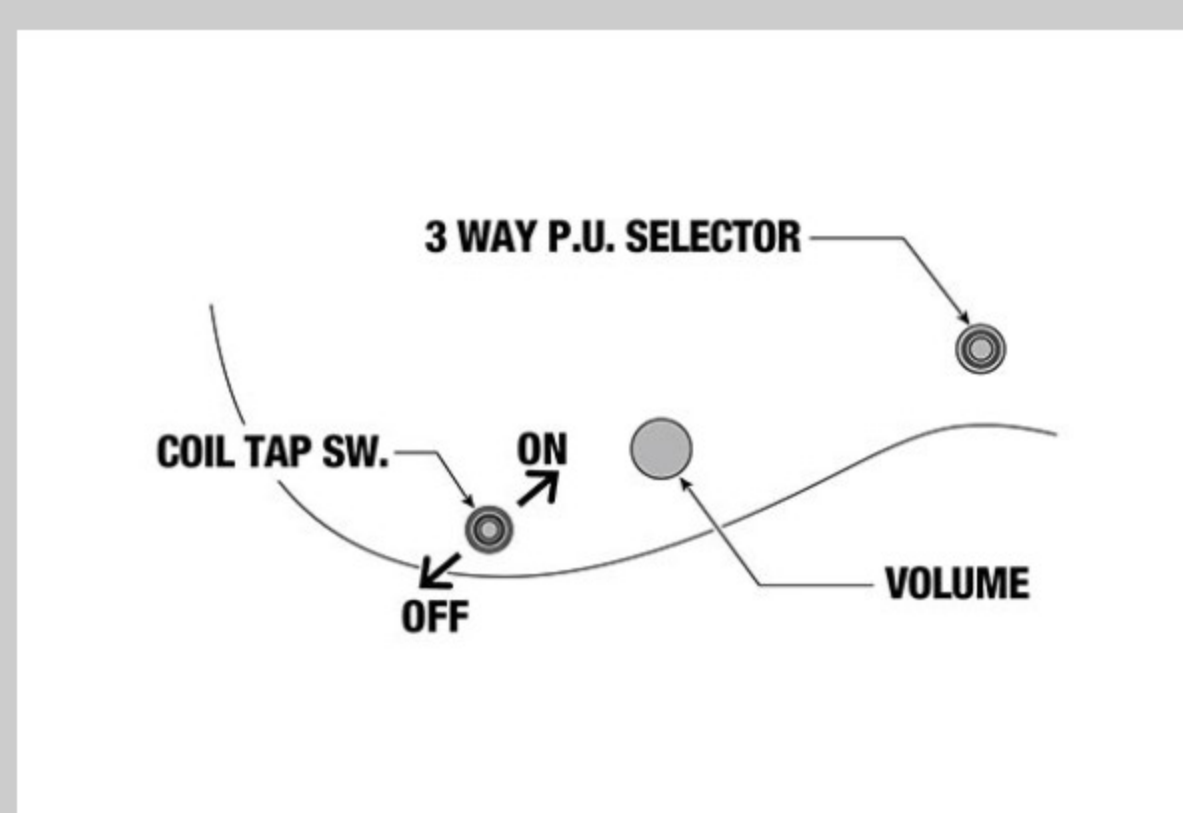

NECK DIMENSIONS

Scale :	673mm/26.5"
a : Width	48mm at NUT
b : Width	68mm at 24F
c : Thickness	19mm at 1F
d : Thickness	21mm at 12F
Radius :	400mmR

DESCRIPTION +

SWITCHING SYSTEM

DESCRIPTION +

CONTROLS

DESCRIPTION +

OTHER FEATURES

Recommended Case	MR500C
Coil-tap switch	
26.5 inch scale	
Gotoh® machine heads	
Luminescent side dot inlay	
Schaller S-Locks strap lock pins	
Luminescent Ibanez logo	