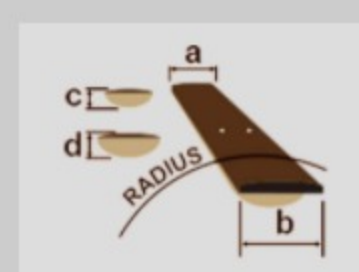

RGD

COLOR VARIATION : 

EEM : Metallic Green Eclipse Matte

SHARE :  

SPEC

SPECS

neck type	Nitro Wizard-7 / 5pc Panga Panga/Walnut neck
top/back/body	Nyatoh body
fretboard	Macassar Ebony fretboard / White Step off-set dot inlay
fret	Jumbo Sub Zero treated frets
number of frets	24
bridge	Edge-Zero II-7 w/ZPS3Fe bridge
string space	10.8mm
neck pickup	DiMarzio® Fusion Edge 7 (H) neck pickup (Passive/Ceramic)
bridge pickup	DiMarzio® Fusion Edge 7 (H) bridge pickup (Passive/Ceramic)
factory tuning	1D,2A,3F,4C,5G,6D,7A
strings	D'Addario® EXL110-7
string gauge	.010/.013/.017/.026/.036/.046/.059
nut	Locking nut
hardware color	Black

NECK DIMENSIONS

Scale :	673mm/26.5"
a : Width	48mm at NUT
b : Width	68mm at 24F
c : Thickness	19mm at 1F
d : Thickness	21mm at 12F
Radius :	400mmR

DESCRIPTION +

SWITCHING SYSTEM

DESCRIPTION +

CONTROLS

DESCRIPTION +

OTHER FEATURES

Recommended Case	MR500C
Coil-tap switch	
26.5 inch scale	
Gotoh® machine heads	
Luminescent side dot inlay	
Schaller S-Locks strap lock pins	
Luminescent Ibanez logo	