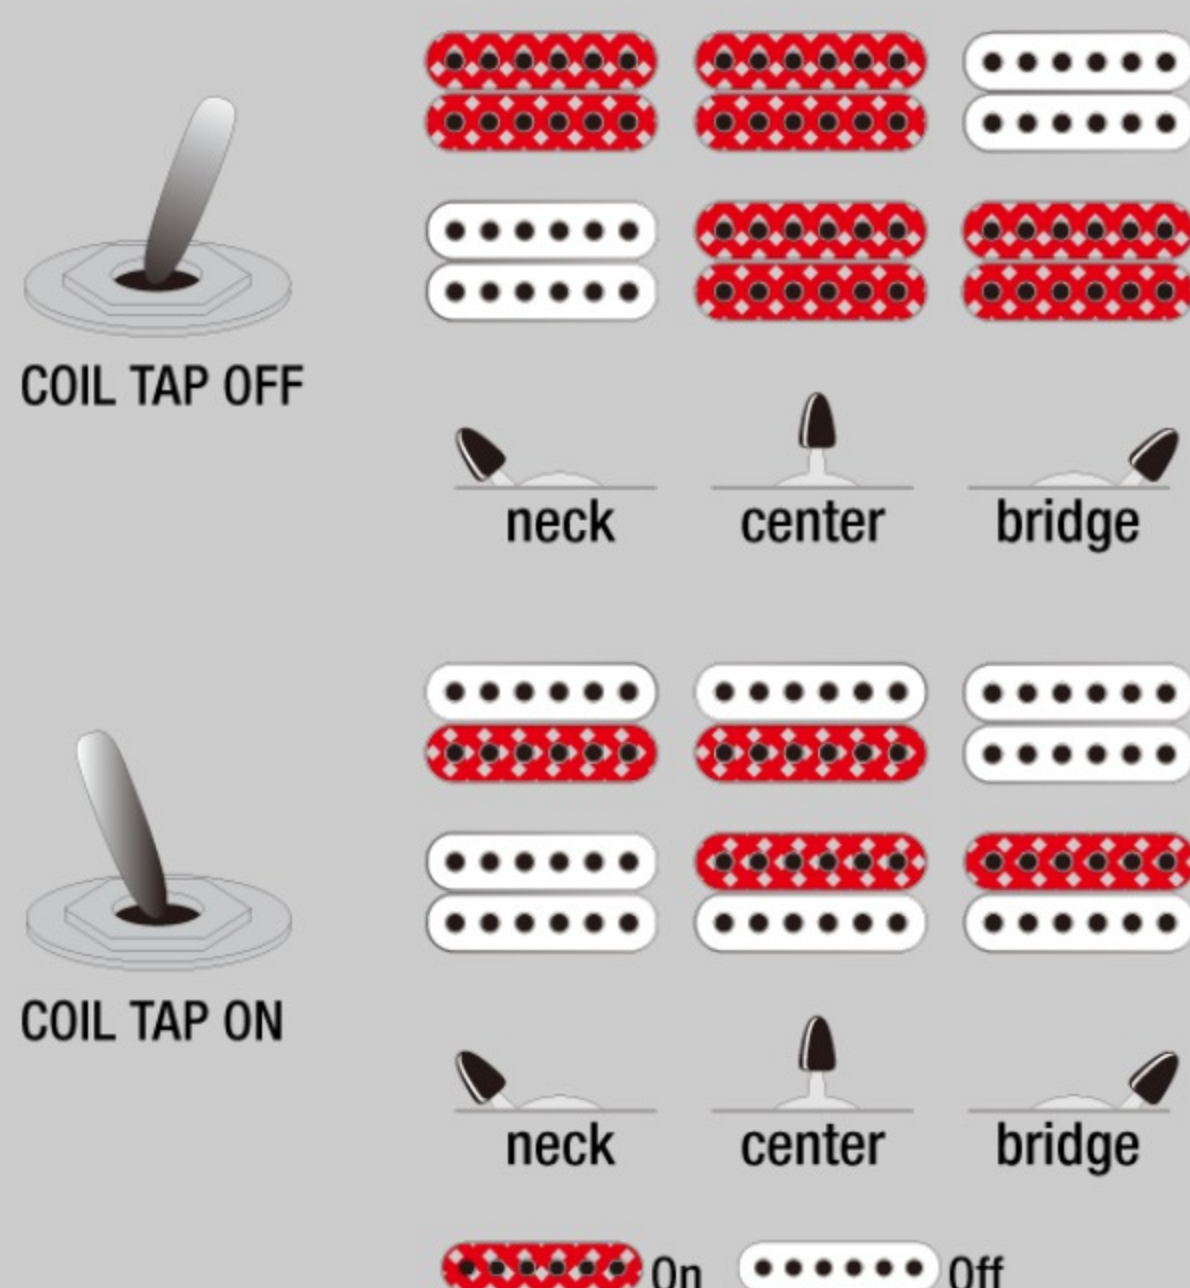

RGD

COLOR VARIATION : 

EEM : Metallic Green Eclipse Matte

SHARE :  

SPEC

SPECS

neck type	Nitro Wizard-7 / 5pc Panga Panga/Walnut neck
top/back/body	Nyatoh body
fretboard	Macassar Ebony fretboard / White Step off-set dot inlay
fret	Jumbo Sub Zero treated frets
number of frets	24
bridge	Edge-Zero II-7 w/ZPS3Fe bridge
string space	10.8mm
neck pickup	DiMarzio® Fusion Edge 7 (H) neck pickup (Passive/Ceramic)
bridge pickup	DiMarzio® Fusion Edge 7 (H) bridge pickup (Passive/Ceramic)
factory tuning	1D,2A,3F,4C,5G,6D,7A
strings	D'Addario® EXL110-7
string gauge	.010/.013/.017/.026/.036/.046/.059
nut	Locking nut
hardware color	Black

NECK DIMENSIONS

Scale :	673mm/26.5"
a : Width	48mm at NUT
b : Width	68mm at 24F
c : Thickness	19mm at 1F
d : Thickness	21mm at 12F
Radius :	400mmR

DESCRIPTION +

SWITCHING SYSTEM

DESCRIPTION +

CONTROLS

DESCRIPTION +

OTHER FEATURES

Recommended Case	MR500C
Coil-tap switch	
26.5 inch scale	
Gotoh® machine heads	
Luminescent side dot inlay	
Schaller S-Locks strap lock pins	
Luminescent Ibanez logo	