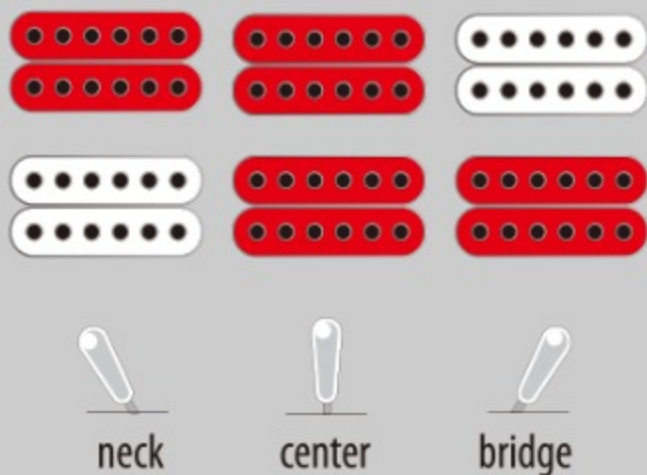

### SPEC

neck type	Nitro Wizard-7 / 5pc Panga Panga/Walnut neck
top/back/body	Flamed Maple (5mm) top / Layered Ash body
fretboard	Macassar Ebony fretboard / White Step off-set dot inlay
fret	Jumbo Sub Zero treated frets
number of frets	24
bridge	Gibraltar Standard II-7 bridge
string space	10.8mm
neck pickup	DiMarzio® Fusion Edge 7 (H) neck pickup (Passive/Ceramic)
bridge pickup	DiMarzio® Fusion Edge 7 (H) bridge pickup (Passive/Ceramic)
factory tuning	1D,2A,3F,4C,5G,6D,7A
strings	D'Addario® EXL110-7
string gauge	.010/.013/.017/.026/.036/.046/.059
nut	Plastic
hardware color	Black

### NECK DIMENSIONS

Scale :	673mm/26.5"
a : Width	48mm at NUT
b : Width	68mm at 24F
c : Thickness	19mm at 1F
d : Thickness	21mm at 12F
Radius :	400mmR

### SWITCHING SYSTEM