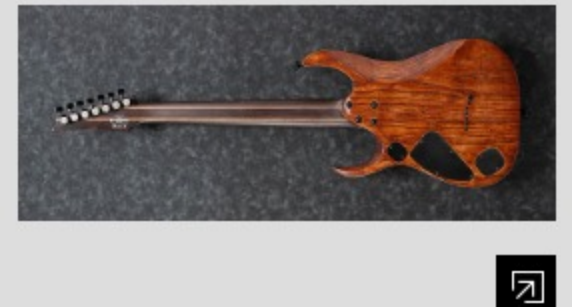

ANB : Antique Brown Stained Burst

COLOR VARIATION :

SHARE : [f](#) [t](#)

### SPEC

neck type	Nitro Wizard-7 / 5pc Panga Panga/Walnut neck
top/back/body	Flamed Maple (5mm) top / Layered Ash body
fretboard	Macassar Ebony fretboard / White Step off-set dot inlay
fret	Jumbo Sub Zero treated frets
number of frets	24
bridge	Gibraltar Standard II-7 bridge
string space	10.8mm
neck pickup	DiMarzio® Fusion Edge 7 (H) neck pickup (Passive/Ceramic)
bridge pickup	DiMarzio® Fusion Edge 7 (H) bridge pickup (Passive/Ceramic)
factory tuning	1D,2A,3F,4C,5G,6D,7A
strings	D'Addario® EXL110-7
string gauge	.010/.013/.017/.026/.036/.046/.059
nut	Plastic
hardware color	Black

### OTHERS

Recommended Case	MR500C
Gotoh® MG-T locking machine heads	
Luminescent side dot inlay	
Schaller S-Locks strap lock pins	
Luminescent Ibanez logo	