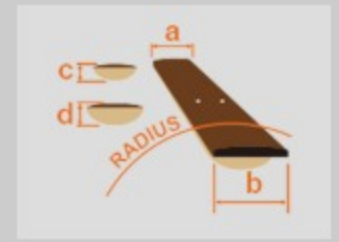

### SPEC

neck type	Nitro Wizard-7 / 5pc Panga Panga/Walnut neck
top/back/body	Flamed Maple (5mm) top / Layered Ash body
fretboard	Macassar Ebony fretboard / White Step off-set dot inlay
fret	Jumbo Sub Zero treated frets
number of frets	24
bridge	Gibraltar Standard II-7 bridge
string space	10.8mm
neck pickup	DiMarzio® Fusion Edge 7 (H) neck pickup (Passive/Ceramic)
bridge pickup	DiMarzio® Fusion Edge 7 (H) bridge pickup (Passive/Ceramic)
factory tuning	1D,2A,3F,4C,5G,6D,7A
strings	D'Addario® EXL110-7
string gauge	.010/.013/.017/.026/.036/.046/.059
nut	Plastic
hardware color	Black

### NECK DIMENSIONS

Scale :	673mm/26.5"
a : Width	48mm at NUT
b : Width	68mm at 24F
c : Thickness	19mm at 1F
d : Thickness	21mm at 12F
Radius :	400mmR