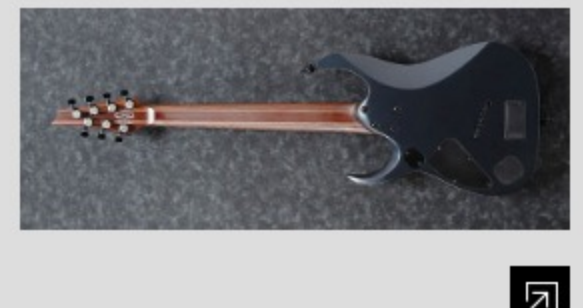

RGD71ALMS AXION LABEL

COLOR VARIATION :

BAM : Black Aurora Burst Matte

SHARE :

SPEC

SPECS

neck type	Nitro Wizard-7 for Multi Scale / 5pc Panga Panga/Walnut neck
top/back/body	Nyatoh body
fretboard	Macassar Ebony fretboard / White Step off-set dot inlay
fret	Jumbo Sub Zero treated frets
number of frets	24
bridge	Mono-rail bridge
string space	10.8mm
neck pickup	Fishman® Fluence™ Modern Humbucker Ceramic 8 (H) neck pickup (Active/Ceramic)
bridge pickup	Fishman® Fluence™ Modern Humbucker Ceramic 8 (H) bridge pickup (Active/Ceramic)
factory tuning	1E,2B,3G,4D,5A,6E,7B
strings	D'Addario® EXL120+.059
string gauge	.009/.011/.016/.024/.032/.042/.059
hardware color	Black

NECK DIMENSIONS

Scale :	686mm/27" - 648mm/25.5"
a : Width	48mm at NUT
b : Width	68mm at 24F
c : Thickness	19mm at 1F
d : Thickness	21mm at 12F
Radius :	400mmR

DESCRIPTION +

SWITCHING SYSTEM

DESCRIPTION +

CONTROLS

DESCRIPTION +

OTHER FEATURES

Recommended Case	MR350C
Recommended Bag	IGB540-BK
Fishman® Fluence Voicing switch on volume control (push/pull)	
Gotoh® MG-T locking machine heads	
Luminescent side dot inlay	
Schaller S-Locks strap lock pins	
Luminescent Ibanez logo	