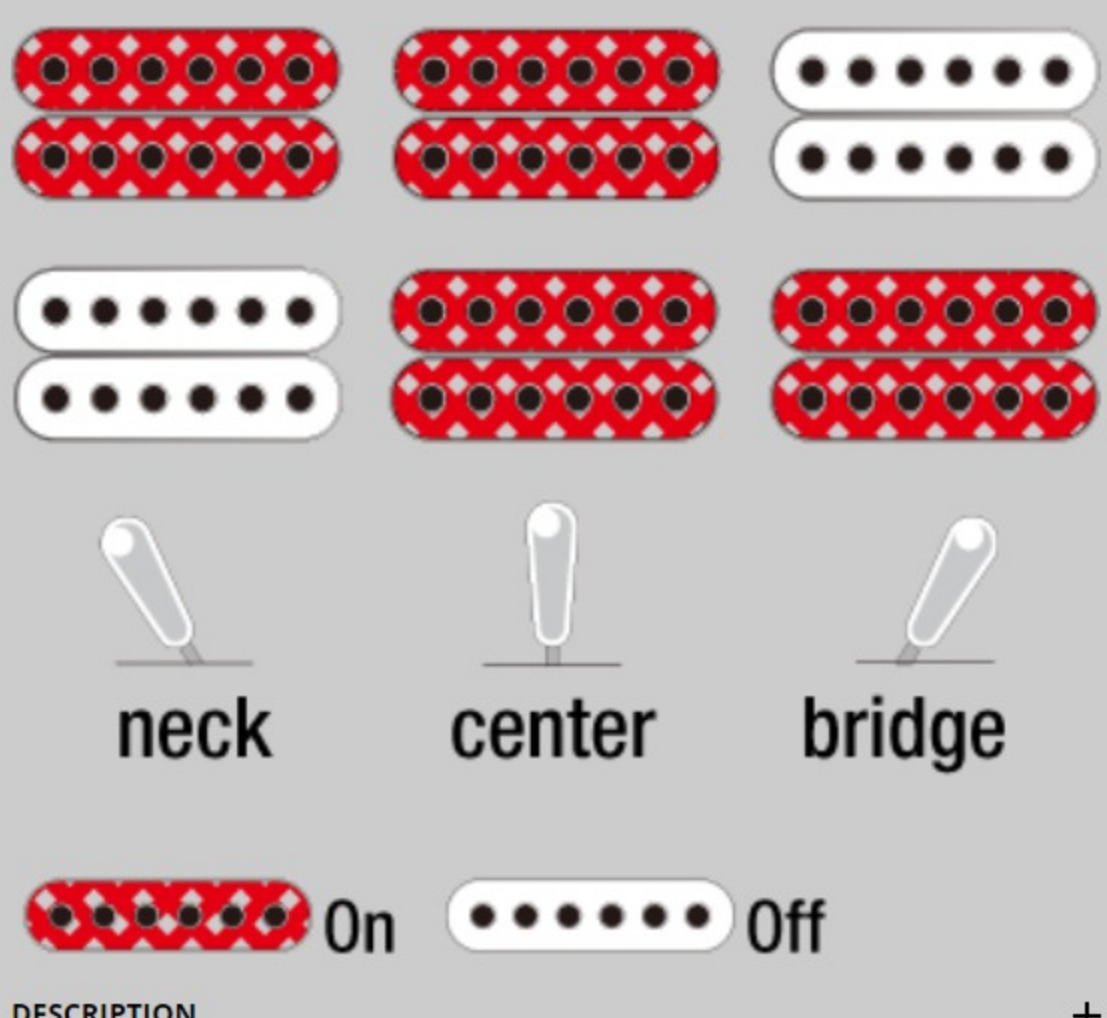

RGD71ALMS AXION LABEL

COLOR VARIATION :

BAM : Black Aurora Burst Matte

SHARE :

SPEC

SPECS

neck type	Nitro Wizard-7 for Multi Scale / 5pc Panga Panga/Walnut neck
top/back/body	Nyatoh body
fretboard	Macassar Ebony fretboard / White Step off-set dot inlay
fret	Jumbo Sub Zero treated frets
number of frets	24
bridge	Mono-rail bridge
string space	10.8mm
neck pickup	Fishman® Fluence™ Modern Humbucker Ceramic 8 (H) neck pickup (Active/Ceramic)
bridge pickup	Fishman® Fluence™ Modern Humbucker Ceramic 8 (H) bridge pickup (Active/Ceramic)
factory tuning	1E,2B,3G,4D,5A,6E,7B
strings	D'Addario® EXL120+.059
string gauge	.009/.011/.016/.024/.032/.042/.059
hardware color	Black

NECK DIMENSIONS

Scale :	686mm/27" - 648mm/25.5"
a : Width	48mm at NUT
b : Width	68mm at 24F
c : Thickness	19mm at 1F
d : Thickness	21mm at 12F
Radius :	400mmR

DESCRIPTION +

SWITCHING SYSTEM

DESCRIPTION +

CONTROLS

DESCRIPTION +

OTHER FEATURES

Recommended Case	MR350C
Recommended Bag	IGB540-BK
Fishman® Fluence Voicing switch on volume control (push/pull)	
Gotoh® MG-T locking machine heads	
Luminescent side dot inlay	
Schaller S-Locks strap lock pins	
Luminescent Ibanez logo	