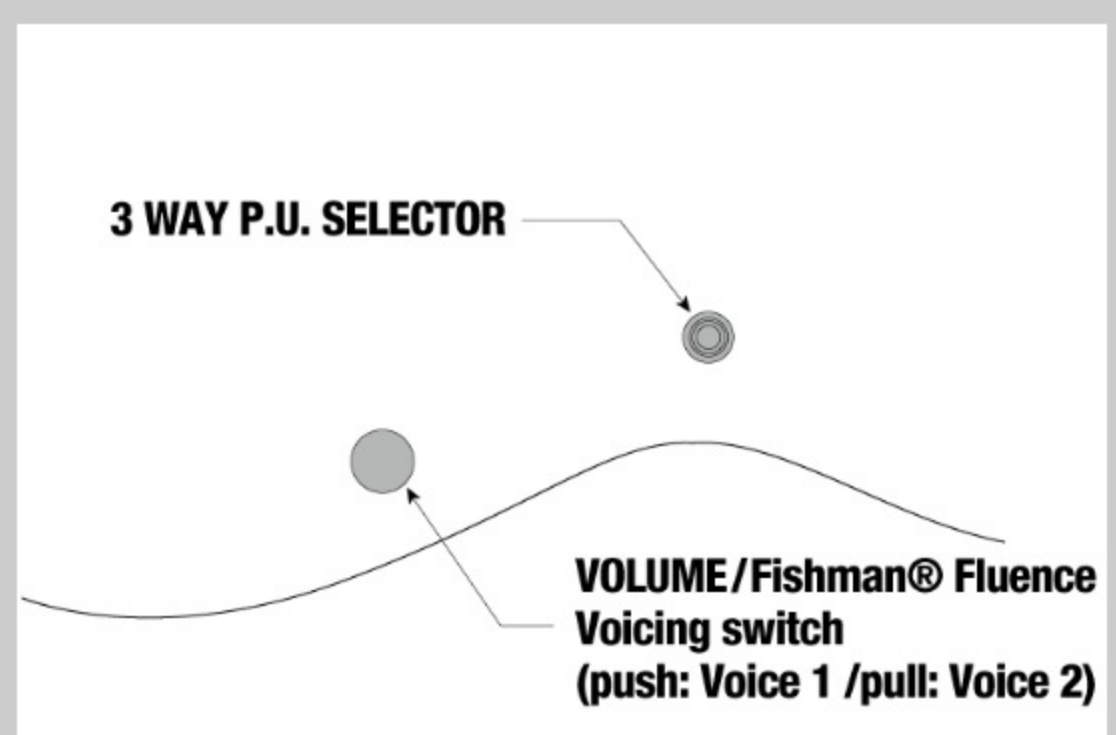

NECK DIMENSIONS

Scale :	686mm/27" - 648mm/25.5"
a : Width	48mm at NUT
b : Width	68mm at 24F
c : Thickness	19mm at 1F
d : Thickness	21mm at 12F
Radius :	400mmR

DESCRIPTION +

SWITCHING SYSTEM

DESCRIPTION +

CONTROLS

DESCRIPTION +

OTHER FEATURES

Recommended Case	MR350C
Recommended Bag	IGB540-BK
Fishman® Fluence Voicing switch on volume control (push/pull)	
Gotoh® MG-T locking machine heads	
Luminescent side dot inlay	
Schaller S-Locks strap lock pins	
Luminescent Ibanez logo	