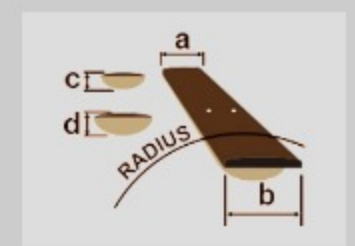

RGD71ALMS AXION LABEL

COLOR VARIATION :

BAM : Black Aurora Burst Matte

SHARE :

SPEC

SPECS

neck type	Nitro Wizard-7 for Multi Scale / 5pc Panga Panga/Walnut neck
top/back/body	Nyatoh body
fretboard	Macassar Ebony fretboard / White Step off-set dot inlay
fret	Jumbo Sub Zero treated frets
number of frets	24
bridge	Mono-rail bridge
string space	10.8mm
neck pickup	Fishman® Fluence™ Modern Humbucker Ceramic 8 (H) neck pickup (Active/Ceramic)
bridge pickup	Fishman® Fluence™ Modern Humbucker Ceramic 8 (H) bridge pickup (Active/Ceramic)
factory tuning	1E,2B,3G,4D,5A,6E,7B
strings	D'Addario® EXL120+.059
string gauge	.009/.011/.016/.024/.032/.042/.059
hardware color	Black

NECK DIMENSIONS

Scale :	686mm/27" - 648mm/25.5"
a : Width	48mm at NUT
b : Width	68mm at 24F
c : Thickness	19mm at 1F
d : Thickness	21mm at 12F
Radius :	400mmR

DESCRIPTION +

SWITCHING SYSTEM

DESCRIPTION +

CONTROLS

DESCRIPTION +

OTHER FEATURES

Recommended Case	MR350C
Recommended Bag	IGB540-BK
Fishman® Fluence Voicing switch on volume control (push/pull)	
Gotoh® MG-T locking machine heads	
Luminescent side dot inlay	
Schaller S-Locks strap lock pins	
Luminescent Ibanez logo	