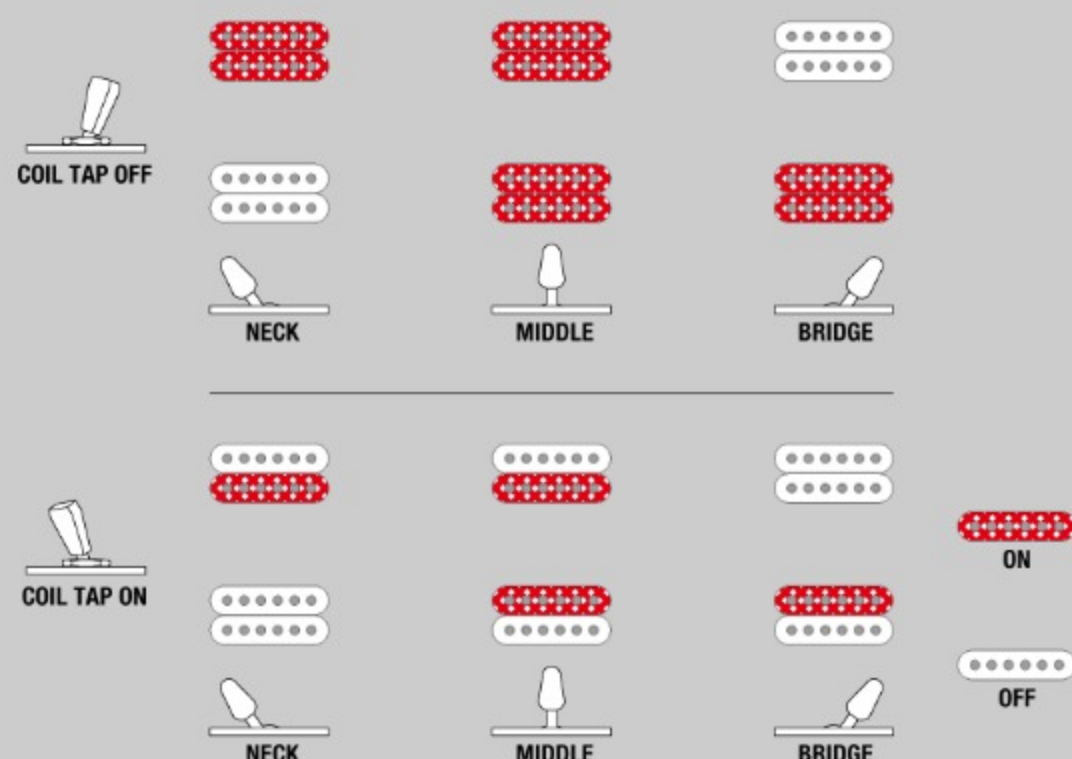

RGD7521PB

COLOR VARIATION : 
 DSF : Deep Seafloor Fade Flat

SHARE :  

SPEC

SPECS

neck type	Wizard II-7 / Roasted Maple neck
top/back/body	Poplar Burl top / Nyatoh body
fretboard	Jatoba fretboard / White dot inlay
fret	Jumbo frets
number of frets	24
bridge	Gibraltar Standard II-7 bridge
string space	10.8mm
neck pickup	DiMarzio® PAF® 7 (H) neck pickup (Passive/Ceramic)
bridge pickup	DiMarzio® PAF® 7 (H) bridge pickup (Passive/Ceramic)
factory tuning	1D,2A,3F,4C,5G,6D,7A
strings	D'Addario® XL110-7
string gauge	.010/.013/.017/.026/.036/.046/.059
hardware color	Black

NECK DIMENSIONS

Scale :	673mm/26.5"
a : Width	48mm at NUT
b : Width	68mm at 24F
c : Thickness	19mm at 1F
d : Thickness	21mm at 12F
Radius :	400mmR

DESCRIPTION +

SWITCHING SYSTEM

DESCRIPTION +

CONTROLS

DESCRIPTION +

OTHER FEATURES

Recommended Case	MR350C
Recommended Bag	IGB540-BK
Coil-tap switch	