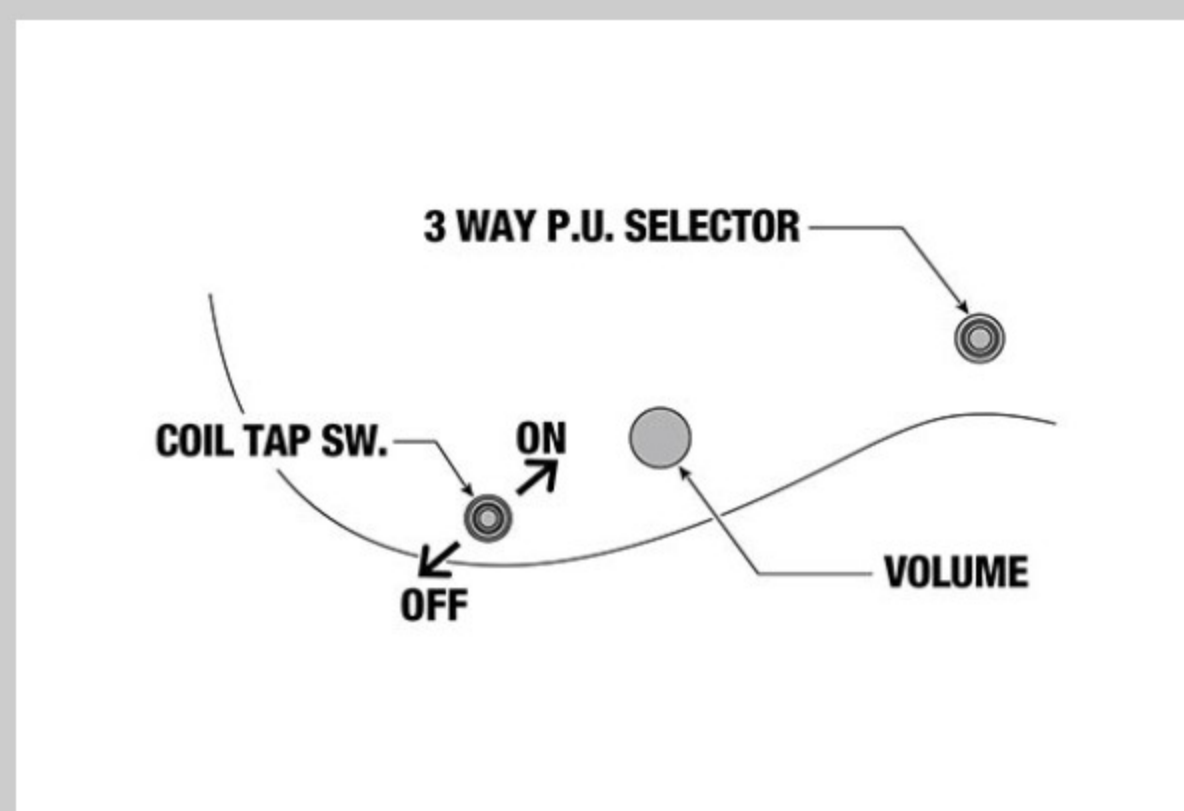

NECK DIMENSIONS

Scale :	673mm/26.5"
a : Width	48mm at NUT
b : Width	68mm at 24F
c : Thickness	19mm at 1F
d : Thickness	21mm at 12F
Radius :	400mmR

DESCRIPTION +

SWITCHING SYSTEM

DESCRIPTION +

CONTROLS

DESCRIPTION +

OTHER FEATURES

Recommended Case	MR350C
Recommended Bag	IGB540-BK
Coil-tap switch	