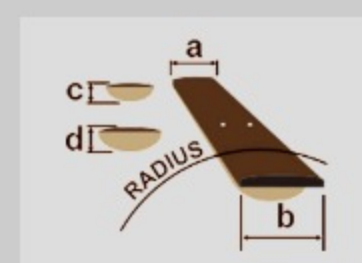

RGD7521PB

COLOR VARIATION : 
 DSF : Deep Seafloor Fade Flat

SHARE :  

SPEC

SPECS

neck type	Wizard II-7 / Roasted Maple neck
top/back/body	Poplar Burl top / Nyatoh body
fretboard	Jatoba fretboard / White dot inlay
fret	Jumbo frets
number of frets	24
bridge	Gibraltar Standard II-7 bridge
string space	10.8mm
neck pickup	DiMarzio® PAF® 7 (H) neck pickup (Passive/Ceramic)
bridge pickup	DiMarzio® PAF® 7 (H) bridge pickup (Passive/Ceramic)
factory tuning	1D,2A,3F,4C,5G,6D,7A
strings	D'Addario® XL110-7
string gauge	.010/.013/.017/.026/.036/.046/.059
hardware color	Black

NECK DIMENSIONS

Scale :	673mm/26.5"
a : Width	48mm at NUT
b : Width	68mm at 24F
c : Thickness	19mm at 1F
d : Thickness	21mm at 12F
Radius :	400mmR

DESCRIPTION +

SWITCHING SYSTEM

DESCRIPTION +

CONTROLS

DESCRIPTION +