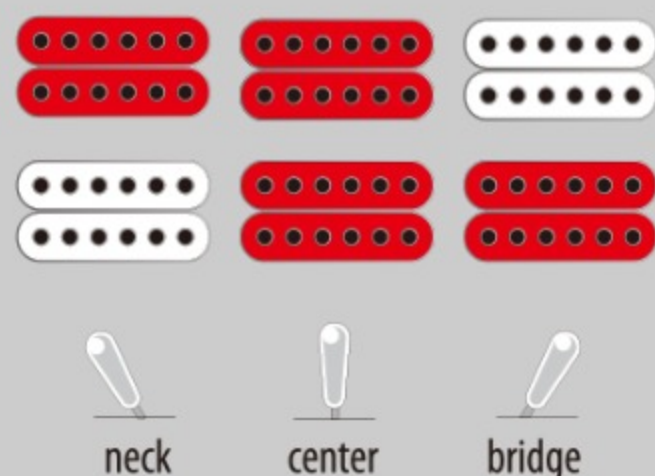

RGD7UCS *Prestige*

MADE IN JAPAN

ISH : Invisible Shadow

COLOR VARIATION :

SHARE :  

SPEC

SPEC

neck type	Wizard-7 / 5pc Maple/Wenge neck w/KTS™ TITANIUM rods
top/back/body	Basswood body
fretboard	Bound Ebony
fret	Jumbo Stainless Steel frets / Prestige fret edge treatment
bridge	Tight-End R-7 bridge
neck pickup	Bare Knuckle Aftermath 7 (H) neck pickup (Passive/Alnico)
bridge pickup	Bare Knuckle Aftermath 7 (H) bridge pickup (Passive/Ceramic)
factory tuning	1D, 2A, 3F, 4C, 5G, 6D, 7A
string gauge	.010/.013/.017/.026/.036/.046/.059
nut	Graph Tech® nut
hardware color	Cosmo black

NECK DIMENSIONS

Scale :	673mm/26.5"
a : Width	48mm at NUT
b : Width	68mm at 24F
c : Thickness	19mm at 1F
d : Thickness	21mm at 12F
Radius :	430mmR

SWITCHING SYSTEM

CONTROLS

OTHERS

Hardshell case included