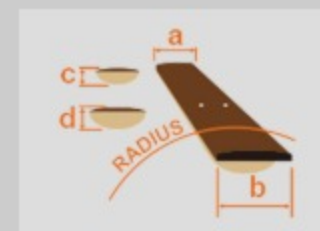

RGD7UCS *Prestige*

MADE IN JAPAN

ISH : Invisible Shadow

COLOR VARIATION :

SHARE :  

SPEC

SPEC

neck type	Wizard-7 / 5pc Maple/Wenge neck w/KTS™ TITANIUM rods
top/back/body	Basswood body
fretboard	Bound Ebony
fret	Jumbo Stainless Steel frets / Prestige fret edge treatment
bridge	Tight-End R-7 bridge
neck pickup	Bare Knuckle Aftermath 7 (H) neck pickup (Passive/Alnico)
bridge pickup	Bare Knuckle Aftermath 7 (H) bridge pickup (Passive/Ceramic)
factory tuning	1D, 2A, 3F, 4C, 5G, 6D, 7A
string gauge	.010/.013/.017/.026/.036/.046/.059
nut	Graph Tech® nut
hardware color	Cosmo black

NECK DIMENSIONS

Scale :	673mm/26.5"
a : Width	48mm at NUT
b : Width	68mm at 24F
c : Thickness	19mm at 1F
d : Thickness	21mm at 12F
Radius :	430mmR

SWITCHING SYSTEM

CONTROLS

OTHERS

Hardshell case included