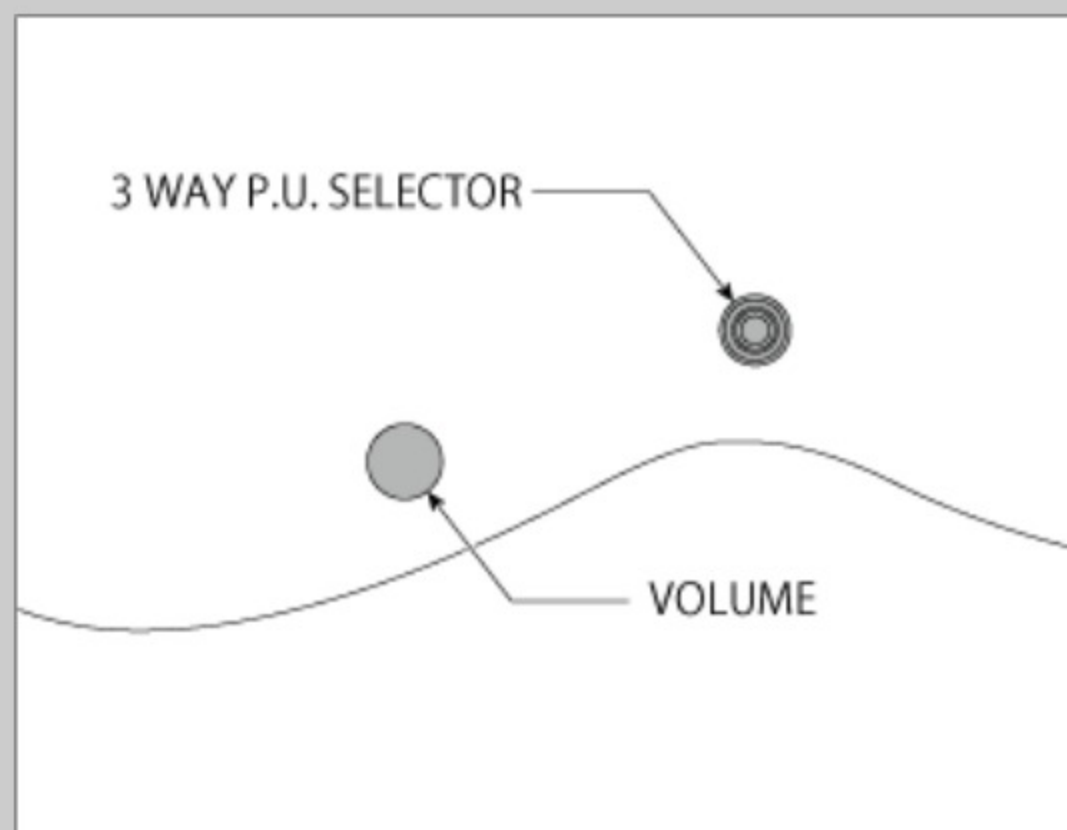

RGD7UCS *Prestige*

MADE IN JAPAN

ISH : Invisible Shadow

COLOR VARIATION :

SHARE :  

SPEC

SPEC

neck type	Wizard-7 / 5pc Maple/Wenge neck w/KTS™ TITANIUM rods
top/back/body	Basswood body
fretboard	Bound Ebony
fret	Jumbo Stainless Steel frets / Prestige fret edge treatment
bridge	Tight-End R-7 bridge
neck pickup	Bare Knuckle Aftermath 7 (H) neck pickup (Passive/Alnico)
bridge pickup	Bare Knuckle Aftermath 7 (H) bridge pickup (Passive/Ceramic)
factory tuning	1D, 2A, 3F, 4C, 5G, 6D, 7A
string gauge	.010/.013/.017/.026/.036/.046/.059
nut	Graph Tech® nut
hardware color	Cosmo black

NECK DIMENSIONS

Scale :	673mm/26.5"
a : Width	48mm at NUT
b : Width	68mm at 24F
c : Thickness	19mm at 1F
d : Thickness	21mm at 12F
Radius :	430mmR

SWITCHING SYSTEM

CONTROLS

OTHERS

Hardshell case included