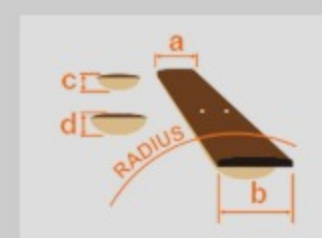

# RGDIR6M *J. custom*

LBM : Laser Blue Matte

COLOR VARIATION :

SHARE :

### SPEC

neck type	Nitro Wizard / 3pc Maple/Purpleheart neck
top/back/body	Nyatoh body
fretboard	Birdseye Maple / Off-set black dot inlay
fret	Jumbo frets
bridge	Gibraltar Standard II bridge
string space	10.8mm
neck pickup	DiMarzio® Fusion Edge (H) neck pickup (Passive/Ceramic)
bridge pickup	DiMarzio® Fusion Edge (H) bridge pickup (Passive/Ceramic)
factory tuning	1D, 2A, 3F, 4C, 5G, 6D
hardware color	Black

### NECK DIMENSIONS

Scale :	673mm/26.5"
a : Width	43mm at NUT
b : Width	58mm at 24F
c : Thickness	19mm at 1F
d : Thickness	21mm at 12F
Radius :	400mmR