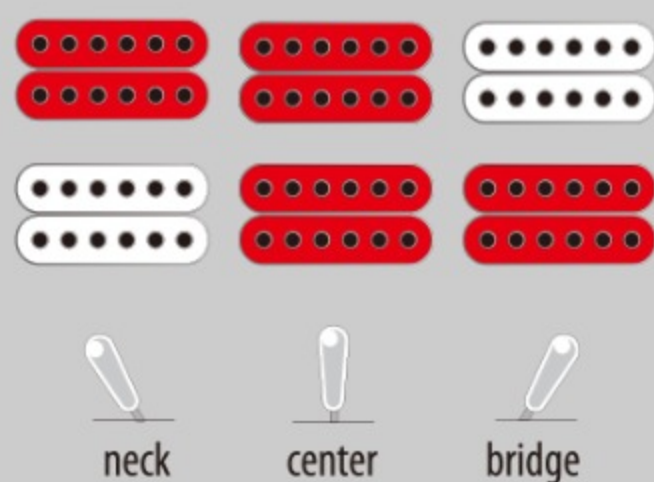

### SPEC

neck type	Nitro Wizard / 3pc Maple/Purpleheart neck
top/back/body	Nyatoh body
fretboard	Birdseye Maple / Off-set black dot inlay
fret	Jumbo frets
bridge	Gibraltar Standard II bridge
string space	10.8mm
neck pickup	DiMarzio® Fusion Edge (H) neck pickup (Passive/Ceramic)
bridge pickup	DiMarzio® Fusion Edge (H) bridge pickup (Passive/Ceramic)
factory tuning	1D, 2A, 3F, 4C, 5G, 6D
hardware color	Black

### NECK DIMENSIONS

Scale :	673mm/26.5"
a : Width	43mm at NUT
b : Width	58mm at 24F
c : Thickness	19mm at 1F
d : Thickness	21mm at 12F
Radius :	400mmR

### SWITCHING SYSTEM