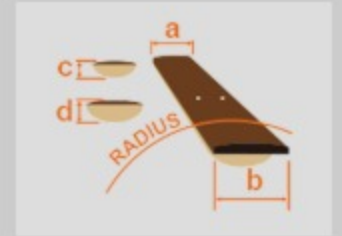

### SPEC

neck type	Nitro Wizard-7 / 3pc Maple/Purpleheart neck
top/back/body	Nyatoh body
fretboard	Birdseye Maple / Off-set black dot inlay
fret	Jumbo frets
bridge	Gibraltar Standard II-7 bridge
string space	10.8mm
neck pickup	DiMarzio® Fusion Edge (H) neck pickup (Passive/Ceramic)
bridge pickup	DiMarzio® Fusion Edge (H) bridge pickup (Passive/Ceramic)
factory tuning	1D, 2A, 3F, 4C, 5G, 6D, 7A
hardware color	Black

### NECK DIMENSIONS

Scale :	673mm/26.5"
a : Width	48mm at NUT
b : Width	68mm at 24F
c : Thickness	19mm at 1F
d : Thickness	21mm at 12F
Radius :	400mmR