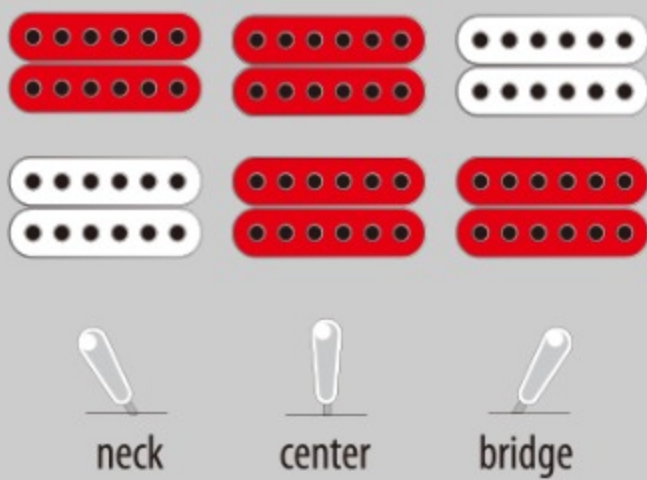

### SPEC

neck type	Nitro Wizard-7 / 3pc Maple/Purpleheart neck
top/back/body	Nyatoh body
fretboard	Birdseye Maple / Off-set black dot inlay
fret	Jumbo frets
bridge	Gibraltar Standard II-7 bridge
string space	10.8mm
neck pickup	DiMarzio® Fusion Edge (H) neck pickup (Passive/Ceramic)
bridge pickup	DiMarzio® Fusion Edge (H) bridge pickup (Passive/Ceramic)
factory tuning	1D, 2A, 3F, 4C, 5G, 6D, 7A
hardware color	Black

### NECK DIMENSIONS

Scale :	673mm/26.5"
a : Width	48mm at NUT
b : Width	68mm at 24F
c : Thickness	19mm at 1F
d : Thickness	21mm at 12F
Radius :	400mmR

### SWITCHING SYSTEM