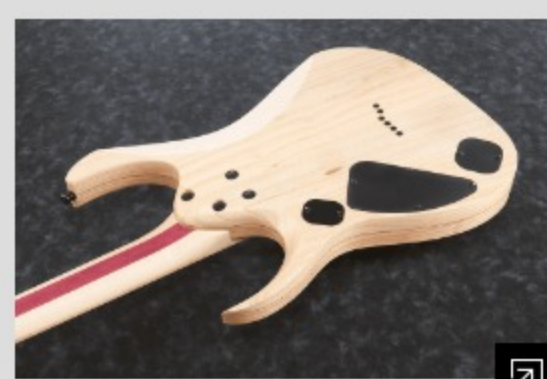

RGDIX6MPB *f. custom*

SBB : Surreal Blue Burst

COLOR VARIATION :

SHARE :  

SPEC

SPEC

| | |
|----------------|---|
| neck type | Nitro Wizard / 3pc Maple/Purpleheart neck |
| top/back/body | Poplar Burl top / Layered Swamp Ash body |
| fretboard | Birdseye Maple |
| fret | Jumbo frets |
| bridge | Gibraltar Standard II bridge |
| string space | 10.8mm |
| neck pickup | DiMarzio® Fusion Edge (H) neck pickup (Passive/Ceramic) |
| bridge pickup | DiMarzio® Fusion Edge (H) bridge pickup (Passive/Ceramic) |
| factory tuning | 1D, 2A, 3F, 4C, 5G, 6D |
| string gauge | .010/.013/.017/.026/.036/.046 |
| hardware color | Black |

SWITCHING SYSTEM

CONTROLS

OTHERS

| | |
|----------------------------------|-------|
| Recommended Case | M300C |
| Gotoh® MG-T locking machineheads | |
| Luminescent side dot inlay | |