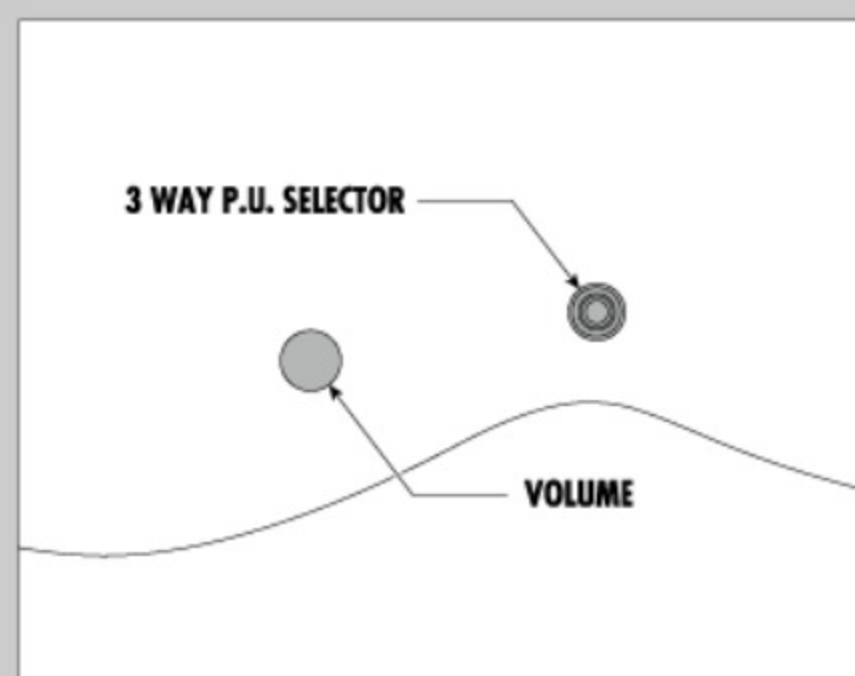

SWITCHING SYSTEM

CONTROLS

OTHERS

| | |
|----------------------------------|-------|
| Recommended Case | M300C |
| Gotoh® MG-T locking machineheads | |
| Luminescent side dot inlay | |