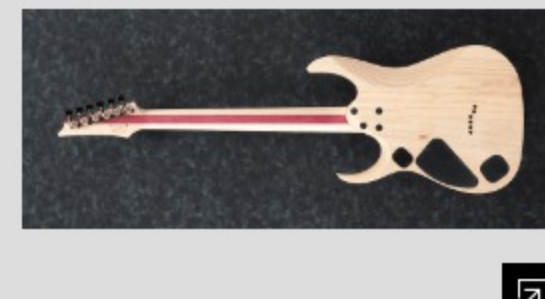

RGDIX6MPB *f. custom*

SBB : Surreal Blue Burst

COLOR VARIATION :

SHARE :  

SPEC

SPEC

| | |
|----------------|---|
| neck type | Nitro Wizard / 3pc Maple/Purpleheart neck |
| top/back/body | Poplar Burl top / Layered Swamp Ash body |
| fretboard | Birdseye Maple |
| fret | Jumbo frets |
| bridge | Gibraltar Standard II bridge |
| string space | 10.8mm |
| neck pickup | DiMarzio® Fusion Edge (H) neck pickup (Passive/Ceramic) |
| bridge pickup | DiMarzio® Fusion Edge (H) bridge pickup (Passive/Ceramic) |
| factory tuning | 1D, 2A, 3F, 4C, 5G, 6D |
| string gauge | .010/.013/.017/.026/.036/.046 |
| hardware color | Black |

SWITCHING SYSTEM

CONTROLS

OTHERS

| | |
|----------------------------------|-------|
| Recommended Case | M300C |
| Gotoh® MG-T locking machineheads | |
| Luminescent side dot inlay | |