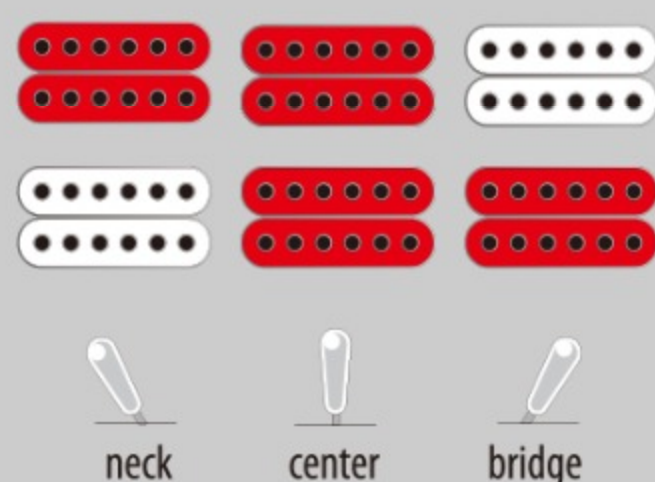

RGDIX6MPB *f. custom*

SBB : Surreal Blue Burst

COLOR VARIATION :

SHARE :  

SPEC

SPEC

| | |
|----------------|---|
| neck type | Nitro Wizard / 3pc Maple/Purpleheart neck |
| top/back/body | Poplar Burl top / Layered Swamp Ash body |
| fretboard | Birdseye Maple |
| fret | Jumbo frets |
| bridge | Gibraltar Standard II bridge |
| string space | 10.8mm |
| neck pickup | DiMarzio® Fusion Edge (H) neck pickup (Passive/Ceramic) |
| bridge pickup | DiMarzio® Fusion Edge (H) bridge pickup (Passive/Ceramic) |
| factory tuning | 1D, 2A, 3F, 4C, 5G, 6D |
| string gauge | .010/.013/.017/.026/.036/.046 |
| hardware color | Black |

NECK DIMENSIONS

| | |
|---------------|-------------|
| Scale : | 673mm/26.5" |
| a : Width | 43mm at NUT |
| b : Width | 58mm at 24F |
| c : Thickness | 19mm at 1F |
| d : Thickness | 21mm at 12F |
| Radius : | 400mmR |

SWITCHING SYSTEM

CONTROLS

OTHERS

| | |
|----------------------------------|-------|
| Recommended Case | M300C |
| Gotoh® MG-T locking machineheads | |
| Luminescent side dot inlay | |