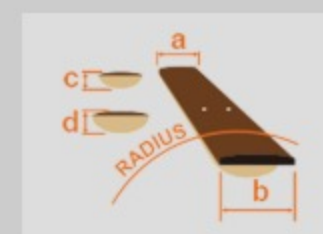

RGDIX6MPB *f. custom*

SBB : Surreal Blue Burst

COLOR VARIATION :

SHARE :  

SPEC

SPEC

| | |
|----------------|---|
| neck type | Nitro Wizard / 3pc Maple/Purpleheart neck |
| top/back/body | Poplar Burl top / Layered Swamp Ash body |
| fretboard | Birdseye Maple |
| fret | Jumbo frets |
| bridge | Gibraltar Standard II bridge |
| string space | 10.8mm |
| neck pickup | DiMarzio® Fusion Edge (H) neck pickup (Passive/Ceramic) |
| bridge pickup | DiMarzio® Fusion Edge (H) bridge pickup (Passive/Ceramic) |
| factory tuning | 1D, 2A, 3F, 4C, 5G, 6D |
| string gauge | .010/.013/.017/.026/.036/.046 |
| hardware color | Black |

NECK DIMENSIONS

| | |
|---------------|-------------|
| Scale : | 673mm/26.5" |
| a : Width | 43mm at NUT |
| b : Width | 58mm at 24F |
| c : Thickness | 19mm at 1F |
| d : Thickness | 21mm at 12F |
| Radius : | 400mmR |

SWITCHING SYSTEM

CONTROLS

OTHERS

| | |
|----------------------------------|-------|
| Recommended Case | M300C |
| Gotoh® MG-T locking machineheads | |
| Luminescent side dot inlay | |