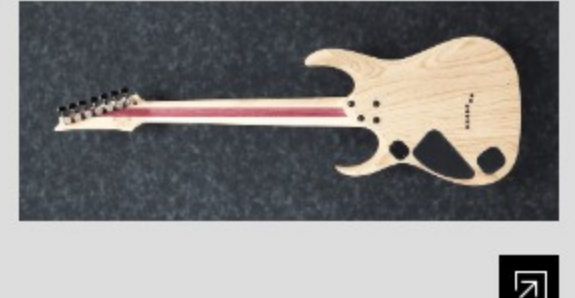

RGDIX7MPB *j. custom*

SBB : Surreal Blue Burst

COLOR VARIATION :

SHARE :  

SPEC

SPEC

neck type	Nitro Wizard-7 / 3pc Maple/Purpleheart neck
top/back/body	Poplar Burl top / Layered Swamp Ash body
fretboard	Birdseye Maple
fret	Jumbo frets
bridge	Gibraltar Standard II-7 bridge
string space	10.8mm
neck pickup	DiMarzio® Fusion Edge (H) neck pickup (Passive/Ceramic)
bridge pickup	DiMarzio® Fusion Edge (H) bridge pickup (Passive/Ceramic)
factory tuning	1D, 2A, 3F, 4C, 5G, 6D, 7A
string gauge	.010/.013/.017/.026/.036/.046/.059
hardware color	Black

NECK DIMENSIONS

Scale :	673mm/26.5"
a : Width	48mm at NUT
b : Width	68mm at 24F
c : Thickness	19mm at 1F
d : Thickness	21mm at 12F
Radius :	400mmR

SWITCHING SYSTEM

CONTROLS

OTHERS

Recommended Case **MR500C**

Gotoh® MG-T locking machineheads
Luminescent side dot inlay