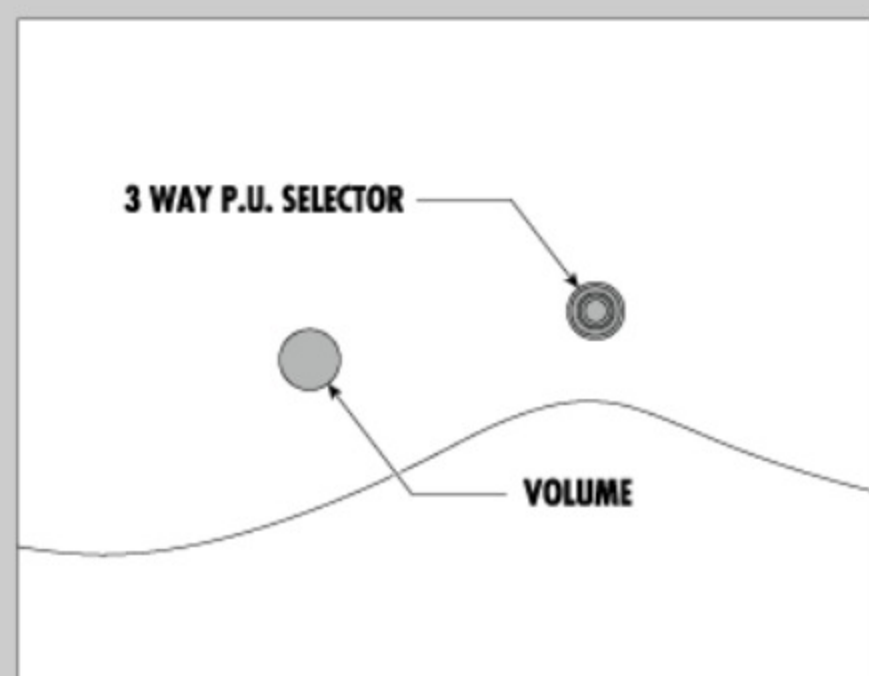

NECK DIMENSIONS

Scale :	673mm/26.5"
a : Width	48mm at NUT
b : Width	68mm at 24F
c : Thickness	19mm at 1F
d : Thickness	21mm at 12F
Radius :	400mmR

SWITCHING SYSTEM

CONTROLS

OTHERS

Recommended Case **MR500C**

Gotoh® MG-T locking machineheads
Luminescent side dot inlay