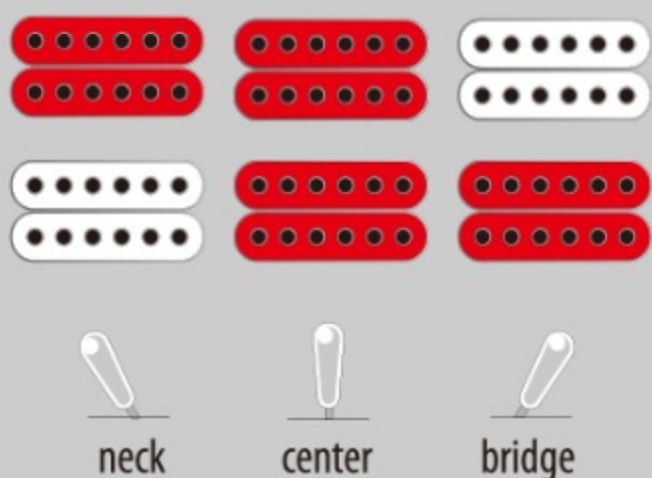

RGDIX7MPB *j. custom*

SBB : Surreal Blue Burst

COLOR VARIATION :

SHARE :  

SPEC

SPEC

neck type	Nitro Wizard-7 / 3pc Maple/Purpleheart neck
top/back/body	Poplar Burl top / Layered Swamp Ash body
fretboard	Birdseye Maple
fret	Jumbo frets
bridge	Gibraltar Standard II-7 bridge
string space	10.8mm
neck pickup	DiMarzio® Fusion Edge (H) neck pickup (Passive/Ceramic)
bridge pickup	DiMarzio® Fusion Edge (H) bridge pickup (Passive/Ceramic)
factory tuning	1D, 2A, 3F, 4C, 5G, 6D, 7A
string gauge	.010/.013/.017/.026/.036/.046/.059
hardware color	Black

NECK DIMENSIONS

Scale :	673mm/26.5"
a : Width	48mm at NUT
b : Width	68mm at 24F
c : Thickness	19mm at 1F
d : Thickness	21mm at 12F
Radius :	400mmR

SWITCHING SYSTEM

CONTROLS

OTHERS

Recommended Case **MR500C**

Gotoh® MG-T locking machineheads
Luminescent side dot inlay