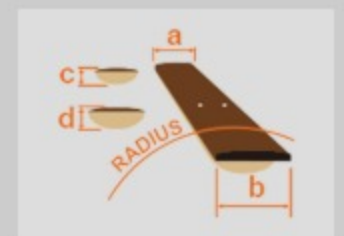

RGDIX7MPB *j. custom*

SBB : Surreal Blue Burst

COLOR VARIATION :

SHARE :  

SPEC

SPEC

neck type	Nitro Wizard-7 / 3pc Maple/Purpleheart neck
top/back/body	Poplar Burl top / Layered Swamp Ash body
fretboard	Birdseye Maple
fret	Jumbo frets
bridge	Gibraltar Standard II-7 bridge
string space	10.8mm
neck pickup	DiMarzio® Fusion Edge (H) neck pickup (Passive/Ceramic)
bridge pickup	DiMarzio® Fusion Edge (H) bridge pickup (Passive/Ceramic)
factory tuning	1D, 2A, 3F, 4C, 5G, 6D, 7A
string gauge	.010/.013/.017/.026/.036/.046/.059
hardware color	Black

NECK DIMENSIONS

Scale :	673mm/26.5"
a : Width	48mm at NUT
b : Width	68mm at 24F
c : Thickness	19mm at 1F
d : Thickness	21mm at 12F
Radius :	400mmR

SWITCHING SYSTEM

CONTROLS

OTHERS

Recommended Case **MR500C**

Gotoh® MG-T locking machineheads
Luminescent side dot inlay