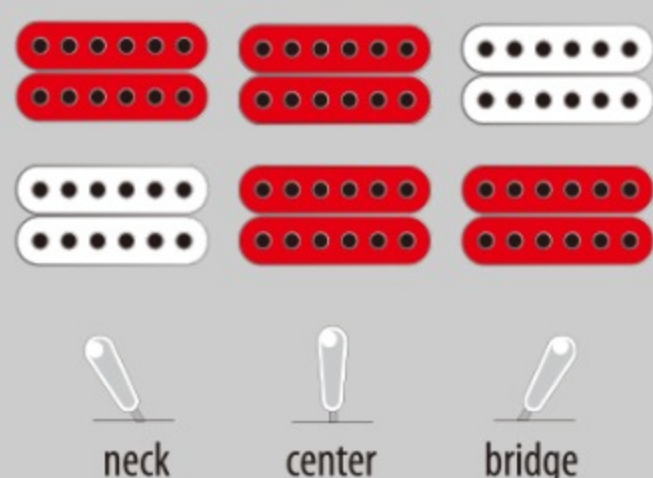

RGDR4327 *Prestige*

MADE IN JAPAN

NTF : Natural Flat

COLOR VARIATION :

SHARE :  

SPEC

SPEC

neck type	Wizard-7 / 5pc Maple/Wenge neck w/KTS™ TITANIUM rods
top/back/body	Richlite top / African Mahogany body
fretboard	Bound Macassar Ebony fretboard / Off-set Luminlay dot inlay
fret	Jumbo frets / Prestige fret edge treatment
number of frets	24
bridge	Lo-Pro Edge 7 tremolo bridge
string space	10.8mm
neck pickup	DiMarzio® Fusion Edge 7 (H) neck pickup (Passive/Ceramic)
bridge pickup	DiMarzio® Fusion Edge 7 (H) bridge pickup (Passive/Ceramic)
factory tuning	1D,2A,3F,4C,5G,6D,7A
strings	D'Addario® EXL110-7
string gauge	.010/.013/.017/.026/.036/.046/.059
nut	Locking nut
hardware color	Black

NECK DIMENSIONS

Scale :	673mm/26.5"
a : Width	48mm at NUT
b : Width	68mm at 24F
c : Thickness	19mm at 1F
d : Thickness	21mm at 12F
Radius :	430mmR

SWITCHING SYSTEM

CONTROLS

OTHERS

Hardshell case included

Luminlay side dots

Gotoh® machine heads