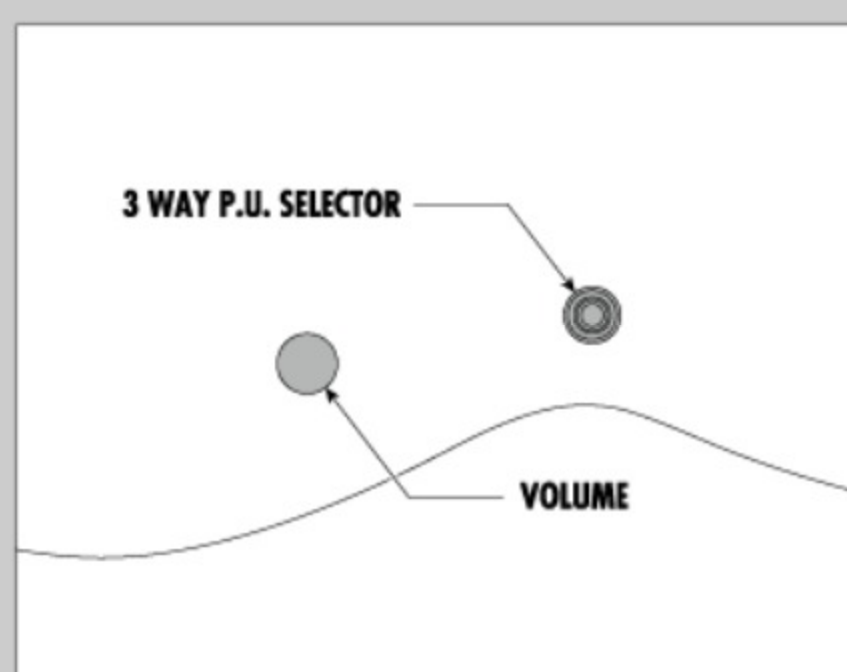

NECK DIMENSIONS

Scale :	673mm/26.5"
a : Width	48mm at NUT
b : Width	68mm at 24F
c : Thickness	19mm at 1F
d : Thickness	21mm at 12F
Radius :	430mmR

SWITCHING SYSTEM

CONTROLS

OTHERS

Hardshell case included

Luminlay side dots