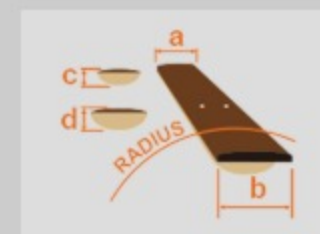

RGDR4327 *Prestige*

MADE IN JAPAN

NTF : Natural Flat

COLOR VARIATION :

SHARE :  

SPEC

SPEC

neck type	Wizard-7 / 5pc Maple/Wenge neck w/KTS™ TITANIUM rods
top/back/body	Richlite top / African Mahogany body
fretboard	Bound Macassar Ebony fretboard / Off-set Luminlay dot inlay
fret	Jumbo frets / Prestige fret edge treatment
number of frets	24
bridge	Lo-Pro Edge 7 tremolo bridge
string space	10.8mm
neck pickup	DiMarzio® Fusion Edge 7 (H) neck pickup (Passive/Ceramic)
bridge pickup	DiMarzio® Fusion Edge 7 (H) bridge pickup (Passive/Ceramic)
factory tuning	1D,2A,3F,4C,5G,6D,7A
strings	D'Addario® EXL110-7
string gauge	.010/.013/.017/.026/.036/.046/.059
nut	Locking nut
hardware color	Black

NECK DIMENSIONS

Scale :	673mm/26.5"
a : Width	48mm at NUT
b : Width	68mm at 24F
c : Thickness	19mm at 1F
d : Thickness	21mm at 12F
Radius :	430mmR

SWITCHING SYSTEM

CONTROLS

OTHERS

Hardshell case included

Luminlay side dots