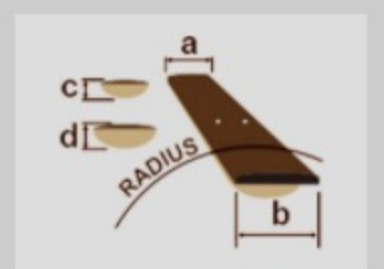

RGDR4427FX *Prestige*

MADE IN JAPAN

COLOR VARIATION : 

NTF : Natural Flat

SHARE :  

SPEC

SPECS

neck type	Wizard-7 / 5pc Maple/Wenge neck w/KTS™ TITANIUM rods
top/back/body	Richlite top / Ash body
fretboard	Bound Macassar Ebony fretboard / Off-set Luminlay dot inlay
fret	Jumbo frets / Prestige fret edge treatment
number of frets	24
bridge	Mono-rail bridge
string space	10.8mm
neck pickup	DiMarzio® Fusion Edge 7 (H) neck pickup (Passive/Ceramic)
bridge pickup	DiMarzio® Fusion Edge 7 (H) bridge pickup (Passive/Ceramic)
factory tuning	1D,2A,3F,4C,5G,6D,7A
strings	D'Addario® EXL110-7
string gauge	.010/.013/.017/.026/.036/.046/.059
nut	Graph Tech® BLACK TUSQ XL® nut
hardware color	Black

NECK DIMENSIONS

Scale :	673mm/26.5"
a : Width	48mm at NUT
b : Width	68mm at 24F
c : Thickness	19mm at 1F
d : Thickness	21mm at 12F
Radius :	430mmR

DESCRIPTION +

SWITCHING SYSTEM

DESCRIPTION +

CONTROLS

DESCRIPTION +

OTHER FEATURES

Recommended Bag	IGB724-BK
Hardshell case included	
26.5 inch scale	
Luminlay side dots	
Gotoh® MG-T locking machine heads	