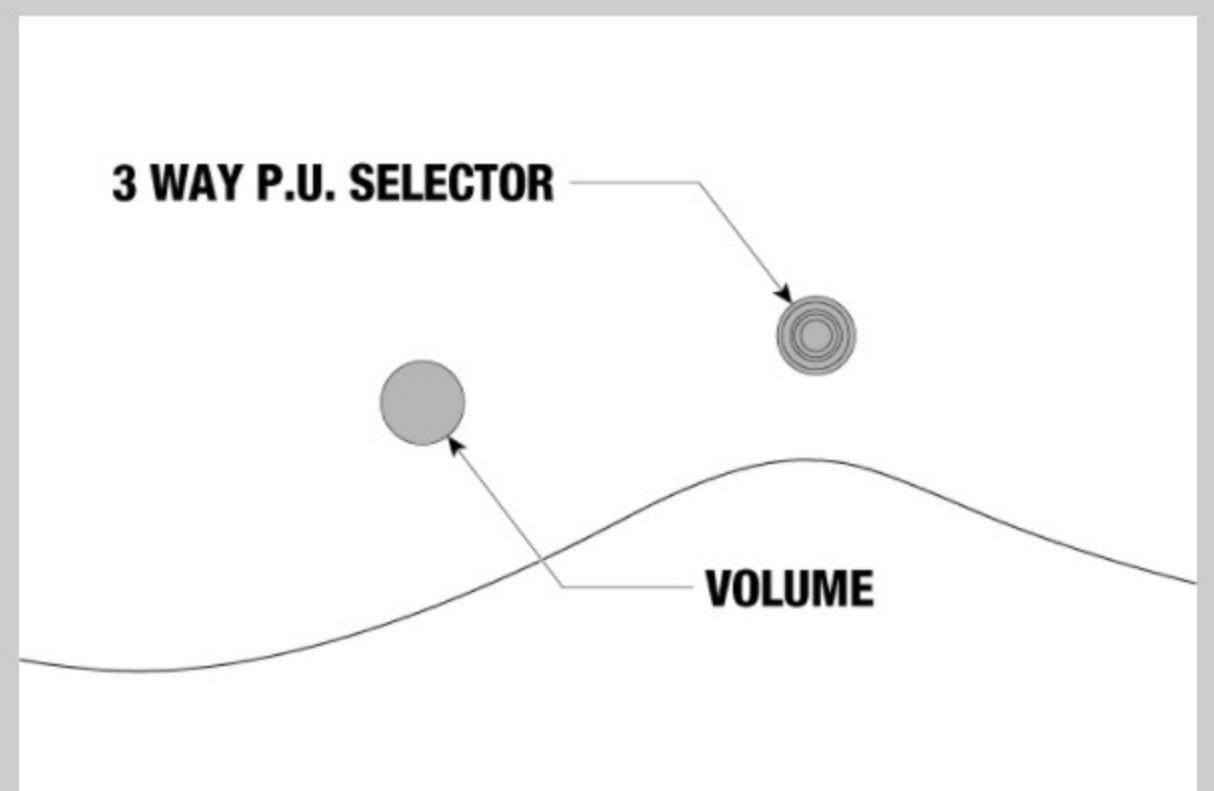

NECK DIMENSIONS

Scale :	673mm/26.5"
a : Width	48mm at NUT
b : Width	68mm at 24F
c : Thickness	19mm at 1F
d : Thickness	21mm at 12F
Radius :	430mmR

DESCRIPTION +

SWITCHING SYSTEM

DESCRIPTION +

CONTROLS

DESCRIPTION +

OTHER FEATURES

Recommended Bag	IGB724-BK
Hardshell case included	
26.5 inch scale	
Luminlay side dots	
Gotoh® MG-T locking machine heads	