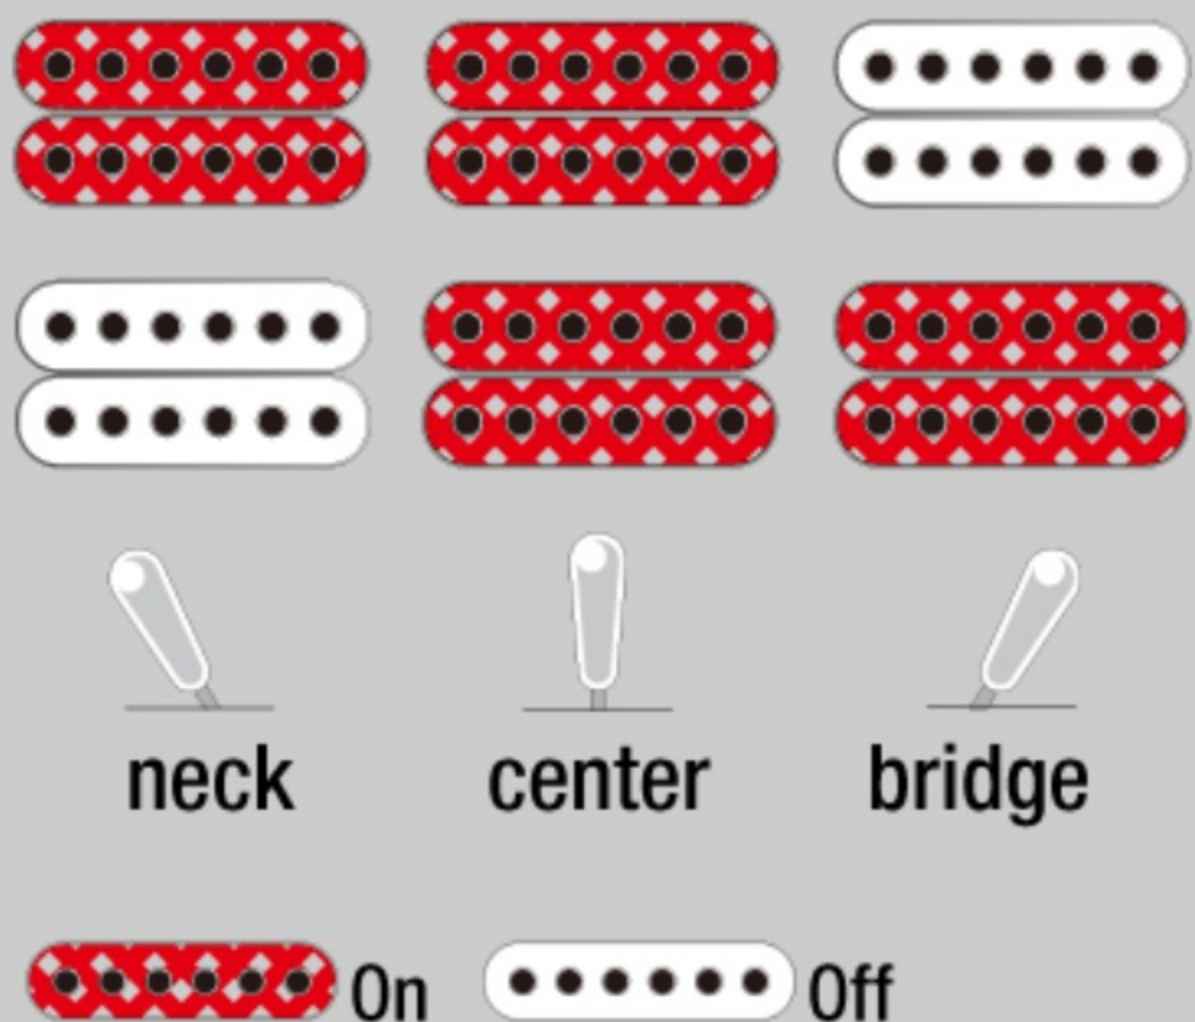

RGDR4427FX *Prestige*

MADE IN JAPAN

COLOR VARIATION : 

NTF : Natural Flat

SHARE :  

SPEC

SPECS

neck type	Wizard-7 / 5pc Maple/Wenge neck w/KTS™ TITANIUM rods
top/back/body	Richlite top / Ash body
fretboard	Bound Macassar Ebony fretboard / Off-set Luminlay dot inlay
fret	Jumbo frets / Prestige fret edge treatment
number of frets	24
bridge	Mono-rail bridge
string space	10.8mm
neck pickup	DiMarzio® Fusion Edge 7 (H) neck pickup (Passive/Ceramic)
bridge pickup	DiMarzio® Fusion Edge 7 (H) bridge pickup (Passive/Ceramic)
factory tuning	1D,2A,3F,4C,5G,6D,7A
strings	D'Addario® EXL110-7
string gauge	.010/.013/.017/.026/.036/.046/.059
nut	Graph Tech® BLACK TUSQ XL® nut
hardware color	Black

NECK DIMENSIONS

Scale :	673mm/26.5"
a : Width	48mm at NUT
b : Width	68mm at 24F
c : Thickness	19mm at 1F
d : Thickness	21mm at 12F
Radius :	430mmR

DESCRIPTION +

SWITCHING SYSTEM

DESCRIPTION +

CONTROLS

DESCRIPTION +

OTHER FEATURES

Recommended Bag	IGB724-BK
Hardshell case included	
26.5 inch scale	
Luminlay side dots	
Gotoh® MG-T locking machine heads	