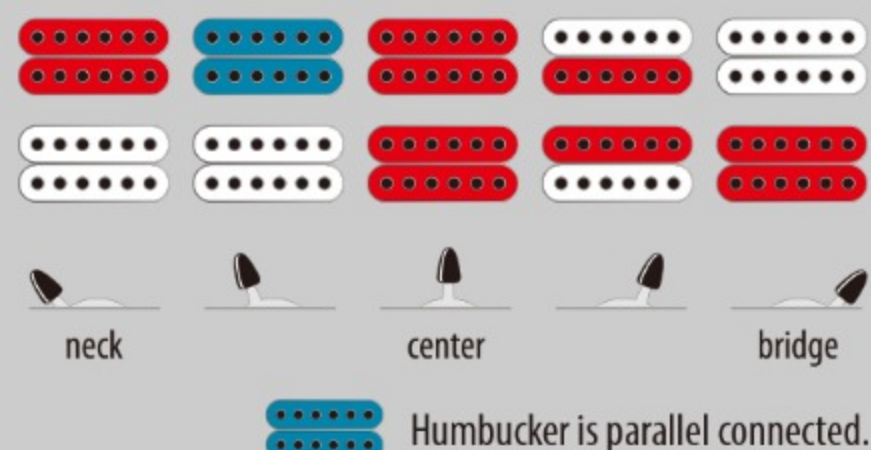

RGEW520MCW

NTF : Natural Flat

COLOR VARIATION :

SHARE :  

SPEC

SPEC

neck type	Wizard III / Roasted Maple neck
top/back/body	Figured Black Walnut top / Nyatoh body
fretboard	Bound Roasted Maple fretboard / Black dot inlay
fret	Jumbo frets
number of frets	24
bridge	Double Locking tremolo bridge
string space	10.5mm
neck pickup	DiMarzio® Air Norton™ (H) neck pickup (Passive/Alnico)
bridge pickup	DiMarzio® The Tone Zone® (H) bridge pickup (Passive/Alnico)
factory tuning	1E,2B,3G,4D,5A,6E
strings	D'Addario® EXL120
string gauge	.009/.011/.016/.024/.032/.042
hardware color	Black

NECK DIMENSIONS

Scale :	648mm/25.5"
a : Width	43mm at NUT
b : Width	58mm at 24F
c : Thickness	19mm at 1F
d : Thickness	21mm at 12F
Radius :	400mmR

SWITCHING SYSTEM

CONTROLS

OTHERS

Recommended Case M300C