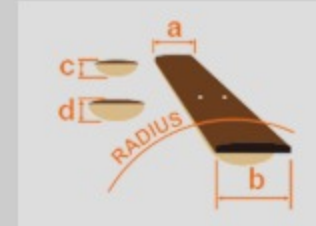

RGEW520MCW

NTF : Natural Flat

COLOR VARIATION :

SHARE :  

SPEC

SPEC

neck type	Wizard III / Roasted Maple neck
top/back/body	Figured Black Walnut top / Nyatoh body
fretboard	Bound Roasted Maple fretboard / Black dot inlay
fret	Jumbo frets
number of frets	24
bridge	Double Locking tremolo bridge
string space	10.5mm
neck pickup	DiMarzio® Air Norton™ (H) neck pickup (Passive/Alnico)
bridge pickup	DiMarzio® The Tone Zone® (H) bridge pickup (Passive/Alnico)
factory tuning	1E,2B,3G,4D,5A,6E
strings	D'Addario® EXL120
string gauge	.009/.011/.016/.024/.032/.042
hardware color	Black

NECK DIMENSIONS

Scale :	648mm/25.5"
a : Width	43mm at NUT
b : Width	58mm at 24F
c : Thickness	19mm at 1F
d : Thickness	21mm at 12F
Radius :	400mmR

SWITCHING SYSTEM

CONTROLS

OTHERS

Recommended Case M300C