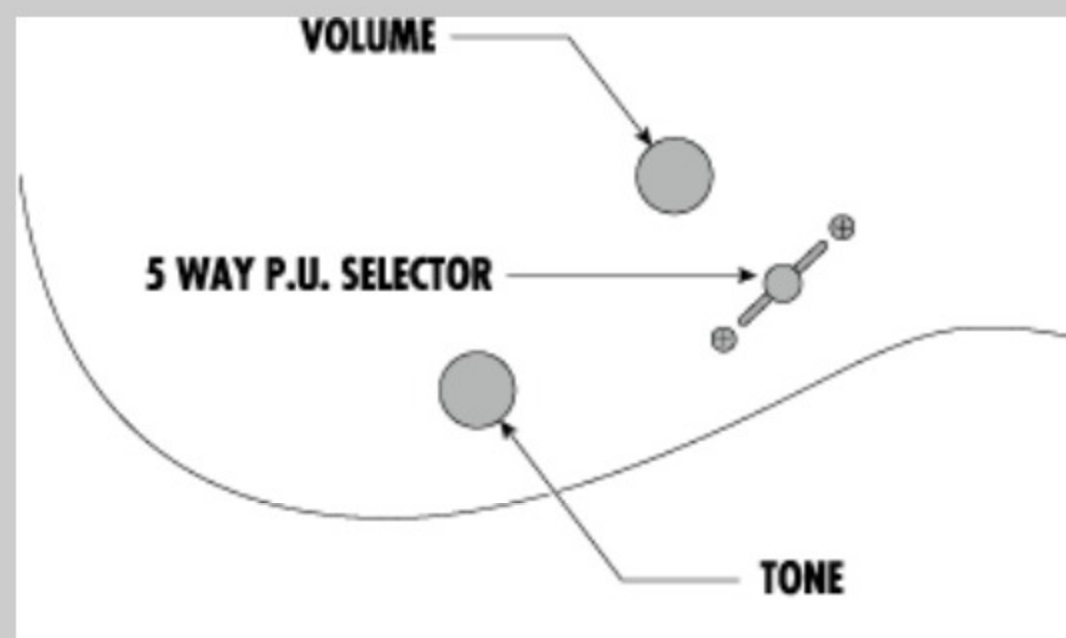

RGEW520MCW

NTF : Natural Flat

COLOR VARIATION :

SHARE :  

SPEC

SPEC

neck type	Wizard III / Roasted Maple neck
top/back/body	Figured Black Walnut top / Nyatoh body
fretboard	Bound Roasted Maple fretboard / Black dot inlay
fret	Jumbo frets
number of frets	24
bridge	Double Locking tremolo bridge
string space	10.5mm
neck pickup	DiMarzio® Air Norton™ (H) neck pickup (Passive/Alnico)
bridge pickup	DiMarzio® The Tone Zone® (H) bridge pickup (Passive/Alnico)
factory tuning	1E,2B,3G,4D,5A,6E
strings	D'Addario® EXL120
string gauge	.009/.011/.016/.024/.032/.042
hardware color	Black

NECK DIMENSIONS

Scale :	648mm/25.5"
a : Width	43mm at NUT
b : Width	58mm at 24F
c : Thickness	19mm at 1F
d : Thickness	21mm at 12F
Radius :	400mmR

SWITCHING SYSTEM

CONTROLS

OTHERS

Recommended Case M300C