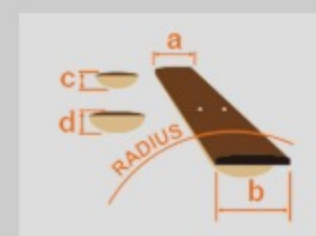

RGEW520MCW

NTF : Natural Flat

COLOR VARIATION :

SHARE :  

SPEC

SPEC

neck type	Wizard III / Roasted Maple neck
top/back/body	Figured Black Walnut top / Nyatoh body
fretboard	Bound Roasted Maple fretboard / Black dot inlay
fret	Jumbo frets
number of frets	24
bridge	Double Locking tremolo bridge
string space	10.5mm
neck pickup	DiMarzio® Air Norton™ (H) neck pickup (Passive/Alnico)
bridge pickup	DiMarzio® The Tone Zone® (H) bridge pickup (Passive/Alnico)
factory tuning	1E,2B,3G,4D,5A,6E
strings	D'Addario® EXL120
string gauge	.009/.011/.016/.024/.032/.042
nut	Locking nut
hardware color	Black

NECK DIMENSIONS

Scale :	648mm/25.5"
a : Width	43mm at NUT
b : Width	58mm at 24F
c : Thickness	19mm at 1F
d : Thickness	21mm at 12F
Radius :	400mmR

SWITCHING SYSTEM

CONTROLS

OTHERS

Recommended Case M300C