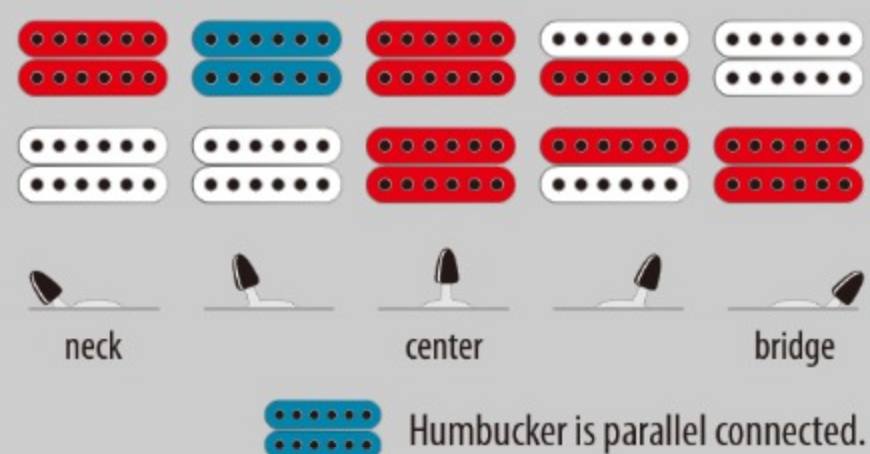

RGEW520MCW

NTF : Natural Flat

COLOR VARIATION :

SHARE :  

SPEC

SPEC

neck type	Wizard III / Roasted Maple neck
top/back/body	Figured Black Walnut top / Nyatoh body
fretboard	Bound Roasted Maple fretboard / Black dot inlay
fret	Jumbo frets
number of frets	24
bridge	Double Locking tremolo bridge
string space	10.5mm
neck pickup	DiMarzio® Air Norton™ (H) neck pickup (Passive/Alnico)
bridge pickup	DiMarzio® The Tone Zone® (H) bridge pickup (Passive/Alnico)
factory tuning	1E,2B,3G,4D,5A,6E
strings	D'Addario® EXL120
string gauge	.009/.011/.016/.024/.032/.042
nut	Locking nut
hardware color	Black

NECK DIMENSIONS

Scale :	648mm/25.5"
a : Width	43mm at NUT
b : Width	58mm at 24F
c : Thickness	19mm at 1F
d : Thickness	21mm at 12F
Radius :	400mmR

SWITCHING SYSTEM

CONTROLS

OTHERS

Recommended Case M300C