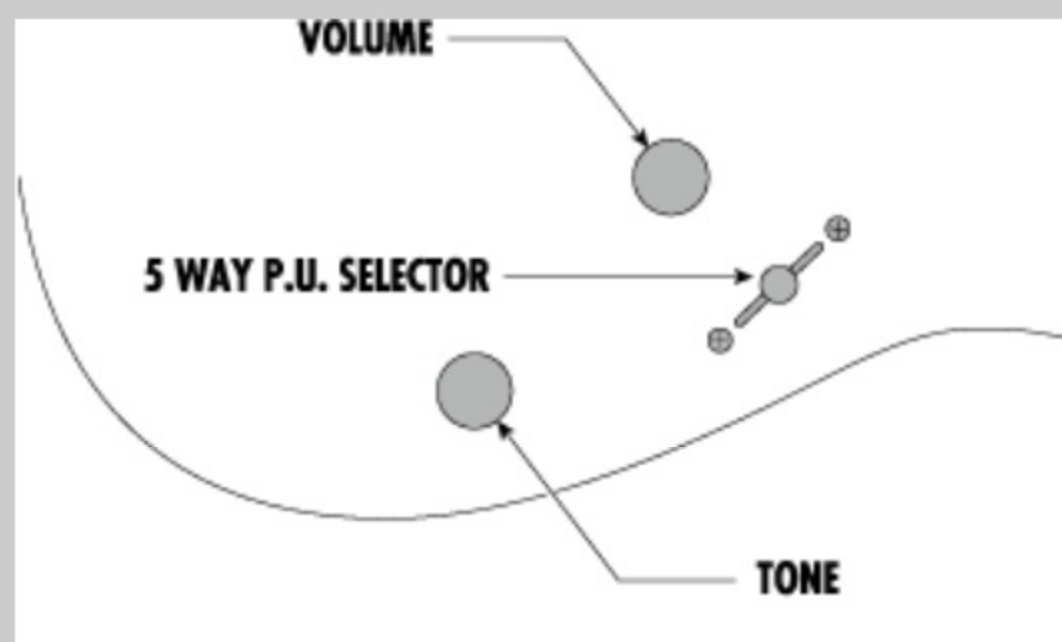

RGEW520MCW

NTF : Natural Flat

COLOR VARIATION :

SHARE :  

SPEC

SPEC

neck type	Wizard III / Roasted Maple neck
top/back/body	Figured Black Walnut top / Nyatoh body
fretboard	Bound Roasted Maple fretboard / Black dot inlay
fret	Jumbo frets
number of frets	24
bridge	Double Locking tremolo bridge
string space	10.5mm
neck pickup	DiMarzio® Air Norton™ (H) neck pickup (Passive/Alnico)
bridge pickup	DiMarzio® The Tone Zone® (H) bridge pickup (Passive/Alnico)
factory tuning	1E,2B,3G,4D,5A,6E
strings	D'Addario® EXL120
string gauge	.009/.011/.016/.024/.032/.042
nut	Locking nut
hardware color	Black

NECK DIMENSIONS

Scale :	648mm/25.5"
a : Width	43mm at NUT
b : Width	58mm at 24F
c : Thickness	19mm at 1F
d : Thickness	21mm at 12F
Radius :	400mmR

SWITCHING SYSTEM

CONTROLS

OTHERS

Recommended Case M300C