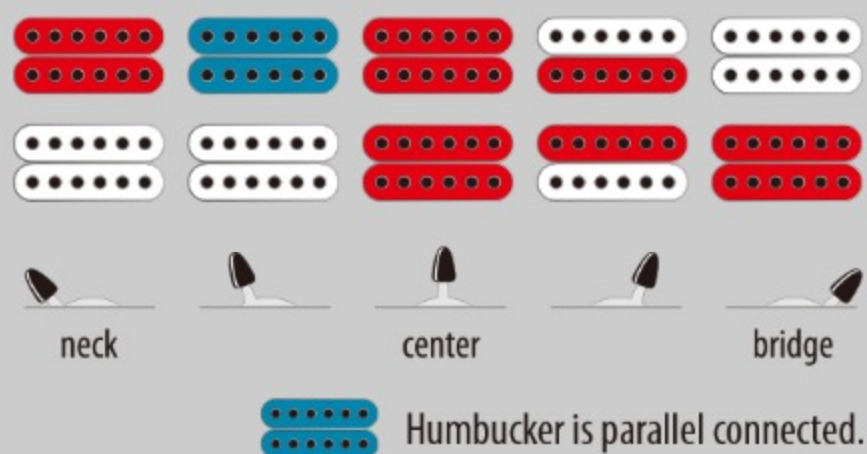

RGEW521FM

NTF : Natural Flat

COLOR VARIATION :

SHARE :  

SPEC

SPEC

neck type	Wizard III / Roasted Maple neck
top/back/body	Flamed Maple top / Nyatoh body
fretboard	Bound Macassar Ebony / Cream dot inlay
fret	Jumbo frets
bridge	Fixed bridge
neck pickup	DiMarzio® Air Norton™ (H) neck pickup (Passive/Alnico)
bridge pickup	DiMarzio® The Tone Zone® (H) bridge pickup (Passive/Alnico)
hardware color	Black

NECK DIMENSIONS

Scale :	648mm/25.5"
a : Width	43mm at NUT
b : Width	58mm at 24F
c : Thickness	19mm at 1F
d : Thickness	21mm at 12F
Radius :	400mmR

SWITCHING SYSTEM

CONTROLS

OTHERS

Recommended Case M300C