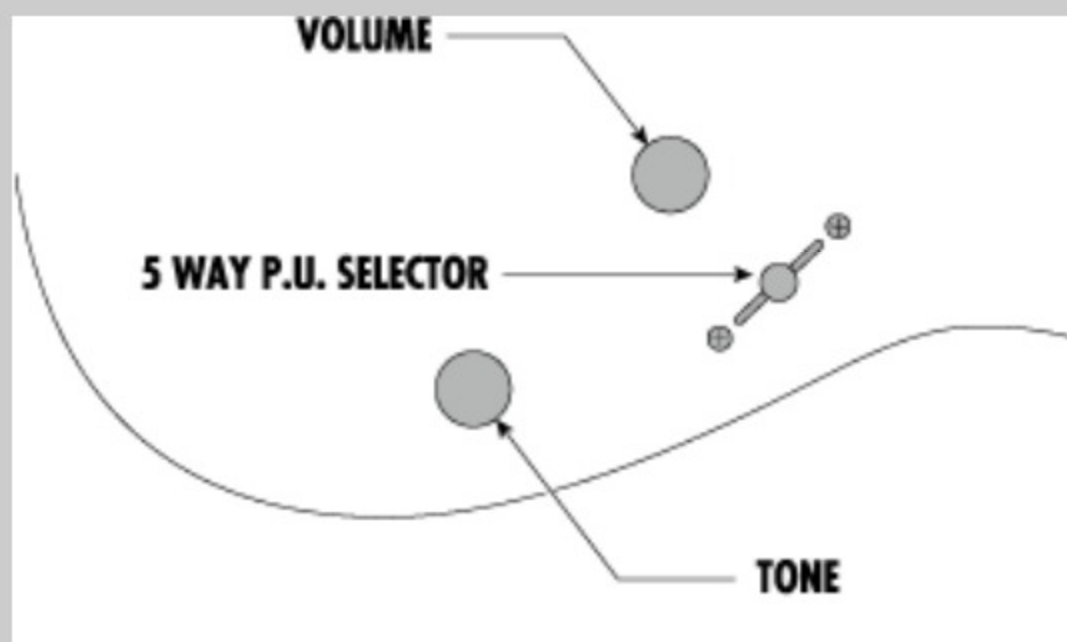

RGEW521FM

NTF : Natural Flat

COLOR VARIATION :

SHARE :  

SPEC

SPEC

neck type	Wizard III / Roasted Maple neck
top/back/body	Flamed Maple top / Nyatoh body
fretboard	Bound Macassar Ebony / Cream dot inlay
fret	Jumbo frets
bridge	Fixed bridge
neck pickup	DiMarzio® Air Norton™ (H) neck pickup (Passive/Alnico)
bridge pickup	DiMarzio® The Tone Zone® (H) bridge pickup (Passive/Alnico)
hardware color	Black

NECK DIMENSIONS

Scale :	648mm/25.5"
a : Width	43mm at NUT
b : Width	58mm at 24F
c : Thickness	19mm at 1F
d : Thickness	21mm at 12F
Radius :	400mmR

SWITCHING SYSTEM

CONTROLS

OTHERS

Recommended Case M300C