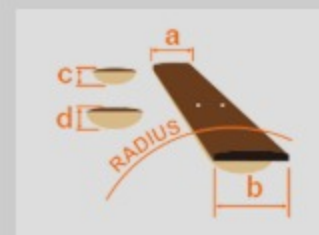

RGEW521FM

NTF : Natural Flat

COLOR VARIATION :

SHARE :  

SPEC

SPEC

neck type	Wizard III / Roasted Maple neck
top/back/body	Flamed Maple top / Nyatoh body
fretboard	Bound Macassar Ebony / Cream dot inlay
fret	Jumbo frets
bridge	Fixed bridge
neck pickup	DiMarzio® Air Norton™ (H) neck pickup (Passive/Alnico)
bridge pickup	DiMarzio® The Tone Zone® (H) bridge pickup (Passive/Alnico)
hardware color	Black

NECK DIMENSIONS

Scale :	648mm/25.5"
a : Width	43mm at NUT
b : Width	58mm at 24F
c : Thickness	19mm at 1F
d : Thickness	21mm at 12F
Radius :	400mmR

SWITCHING SYSTEM

CONTROLS

OTHERS

Recommended Case M300C