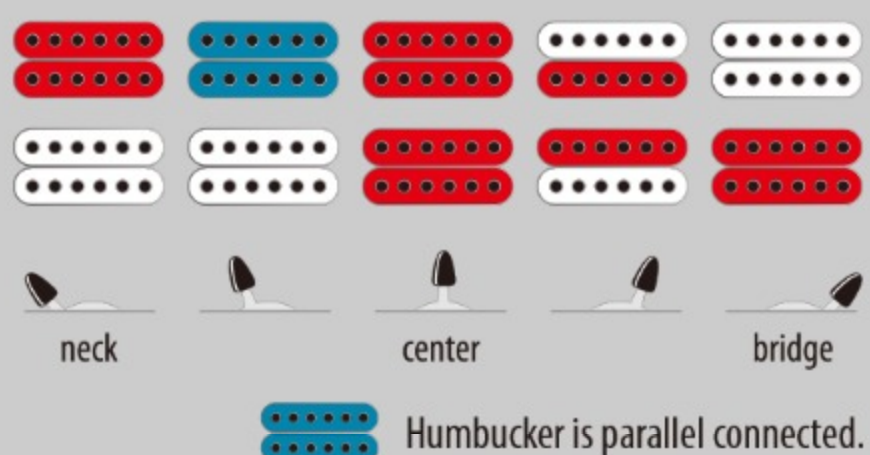

## SPEC

### SPEC

neck type	Wizard III / Roasted Maple neck
top/back/body	Zebra Wood top / Nyatoh body
fretboard	Bound Roasted Maple fretboard / Black dot inlay
fret	Jumbo frets
number of frets	24
bridge	Fixed bridge
string space	10.5mm
neck pickup	DiMarzio® Air Norton™ (H) neck pickup (Passive/Alnico)
bridge pickup	DiMarzio® The Tone Zone® (H) bridge pickup (Passive/Alnico)
factory tuning	1E,2B,3G,4D,5A,6E
strings	D'Addario® EXL110
string gauge	.010/.013/.017/.026/.036/.046
nut	Plastic
hardware color	Black

### SWITCHING SYSTEM