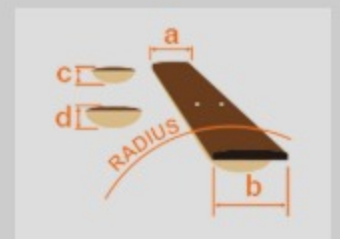

# RGEW521MZW

NTF : Natural Flat

COLOR VARIATION :

SHARE :  

### SPEC

neck type	Wizard III / Roasted Maple neck
top/back/body	Zebra Wood top / Nyatoh body
fretboard	Bound Roasted Maple fretboard / Black dot inlay
fret	Jumbo frets
number of frets	24
bridge	Fixed bridge
string space	10.5mm
neck pickup	DiMarzio® Air Norton™ (H) neck pickup (Passive/Alnico)
bridge pickup	DiMarzio® The Tone Zone® (H) bridge pickup (Passive/Alnico)
factory tuning	1E,2B,3G,4D,5A,6E
strings	D'Addario® EXL110
string gauge	.010/.013/.017/.026/.036/.046
nut	Plastic
hardware color	Black

### NECK DIMENSIONS

Scale :	648mm/25.5"
a : Width	43mm at NUT
b : Width	58mm at 24F
c : Thickness	19mm at 1F
d : Thickness	21mm at 12F
Radius :	400mmR