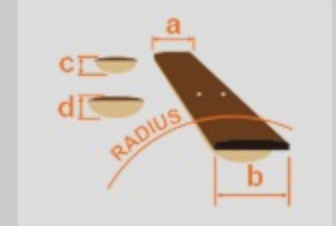

RGEW521MZW

NTF : Natural Flat

COLOR VARIATION :

SHARE :  

SPEC

SPEC

neck type	Wizard III / Roasted Maple neck
top/back/body	Zebra Wood top / Nyatoh body
fretboard	Bound Roasted Maple fretboard / Black dot inlay
fret	Jumbo frets
number of frets	24
bridge	F106 bridge
string space	10.5mm
neck pickup	DiMarzio® Air Norton™ (H) neck pickup (Passive/Alnico)
bridge pickup	DiMarzio® The Tone Zone® (H) bridge pickup (Passive/Alnico)
factory tuning	1E,2B,3G,4D,5A,6E
strings	D'Addario® EXL110
string gauge	.010/.013/.017/.026/.036/.046
hardware color	Black

NECK DIMENSIONS

Scale :	648mm/25.5"
a : Width	43mm at NUT
b : Width	58mm at 24F
c : Thickness	19mm at 1F
d : Thickness	21mm at 12F
Radius :	400mmR

SWITCHING SYSTEM

CONTROLS

OTHERS

Recommended Case M300C