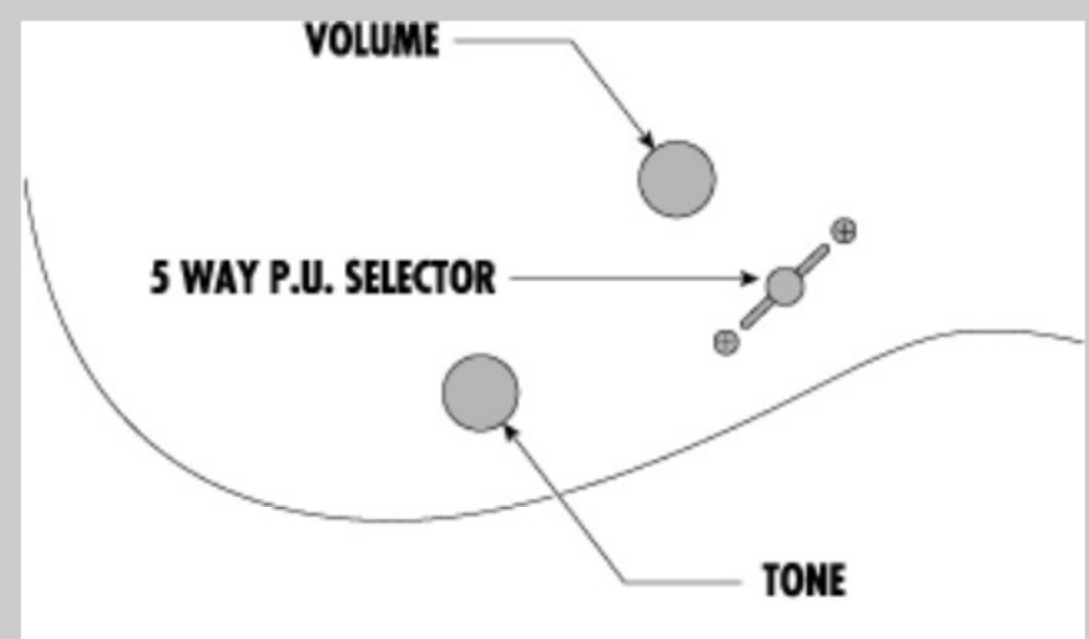

RGEW521MZW

NTF : Natural Flat

COLOR VARIATION :

SHARE :  

SPEC

SPEC

neck type	Wizard III / Roasted Maple neck
top/back/body	Zebra Wood top / Nyatoh body
fretboard	Bound Roasted Maple fretboard / Black dot inlay
fret	Jumbo frets
number of frets	24
bridge	F106 bridge
string space	10.5mm
neck pickup	DiMarzio® Air Norton™ (H) neck pickup (Passive/Alnico)
bridge pickup	DiMarzio® The Tone Zone® (H) bridge pickup (Passive/Alnico)
factory tuning	1E,2B,3G,4D,5A,6E
strings	D'Addario® EXL110
string gauge	.010/.013/.017/.026/.036/.046
hardware color	Black

NECK DIMENSIONS

Scale :	648mm/25.5"
a : Width	43mm at NUT
b : Width	58mm at 24F
c : Thickness	19mm at 1F
d : Thickness	21mm at 12F
Radius :	400mmR

SWITCHING SYSTEM

CONTROLS

OTHERS

Recommended Case M300C