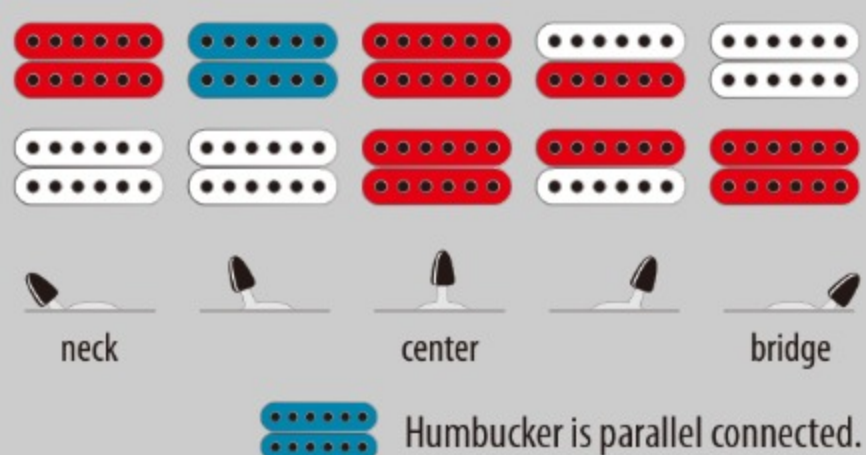

RGEW521MZW

NTF : Natural Flat

COLOR VARIATION :

SHARE :  

SPEC

SPEC

neck type	Wizard III / Roasted Maple neck
top/back/body	Zebra Wood top / Nyatoh body
fretboard	Bound Roasted Maple fretboard / Black dot inlay
fret	Jumbo frets
number of frets	24
bridge	F106 bridge
string space	10.5mm
neck pickup	DiMarzio® Air Norton™ (H) neck pickup (Passive/Alnico)
bridge pickup	DiMarzio® The Tone Zone® (H) bridge pickup (Passive/Alnico)
factory tuning	1E,2B,3G,4D,5A,6E
strings	D'Addario® EXL110
string gauge	.010/.013/.017/.026/.036/.046
hardware color	Black

NECK DIMENSIONS

Scale :	648mm/25.5"
a : Width	43mm at NUT
b : Width	58mm at 24F
c : Thickness	19mm at 1F
d : Thickness	21mm at 12F
Radius :	400mmR

SWITCHING SYSTEM

CONTROLS

OTHERS

Recommended Case M300C