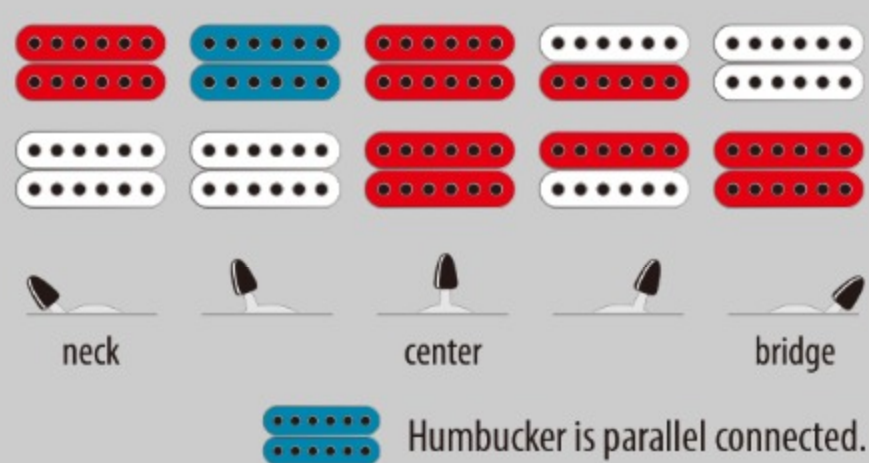

### SPEC

neck type	Wizard III / Roasted Maple neck
top/back/body	Ziricote top / Nyatoh body
fretboard	Bound Macassar Ebony / Cream dot inlay
fret	Jumbo frets
bridge	Fixed bridge
neck pickup	DiMarzio® Air Norton™ (H) neck pickup (Passive/Alnico)
bridge pickup	DiMarzio® The Tone Zone® (H) bridge pickup (Passive/Alnico)
hardware color	Black

### SWITCHING SYSTEM