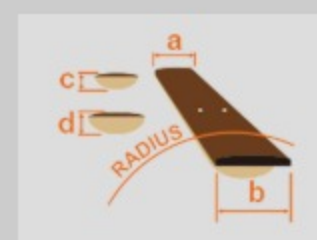

# RGEW521ZC

NTF : Natural Flat

COLOR VARIATION :

SHARE :

### SPEC

neck type	Wizard III / Roasted Maple neck
top/back/body	Ziricote top / Nyatoh body
fretboard	Bound Macassar Ebony / Cream dot inlay
fret	Jumbo frets
bridge	Fixed bridge
neck pickup	DiMarzio® Air Norton™ (H) neck pickup (Passive/Alnico)
bridge pickup	DiMarzio® The Tone Zone® (H) bridge pickup (Passive/Alnico)
hardware color	Black

### NECK DIMENSIONS

Scale :	648mm/25.5"
a : Width	43mm at NUT
b : Width	58mm at 24F
c : Thickness	19mm at 1F
d : Thickness	21mm at 12F
Radius :	400mmR