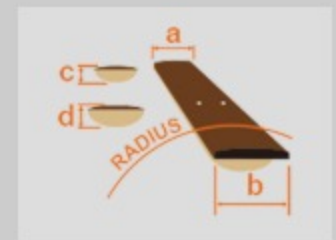

RGEW521ZC

RG

NTF : Natural Flat

COLOR VARIATION :

SHARE :  

SPEC

SPEC

neck type	Wizard III / Roasted Maple neck
top/back/body	Ziricote top / Nyatoh body
fretboard	Bound Macassar Ebony fretboard / Cream dot inlay
fret	Jumbo frets
number of frets	24
bridge	F106 bridge
string space	10.5mm
neck pickup	DiMarzio® Air Norton™ (H) neck pickup (Passive/Alnico)
bridge pickup	DiMarzio® The Tone Zone® (H) bridge pickup (Passive/Alnico)
factory tuning	1E,2B,3G,4D,5A,6E
strings	D'Addario® EXL110
string gauge	.010/.013/.017/.026/.036/.046
hardware color	Black

NECK DIMENSIONS

Scale :	648mm/25.5"
a : Width	43mm at NUT
b : Width	58mm at 24F
c : Thickness	19mm at 1F
d : Thickness	21mm at 12F
Radius :	400mmR

SWITCHING SYSTEM

CONTROLS

OTHERS

Recommended Case M300C