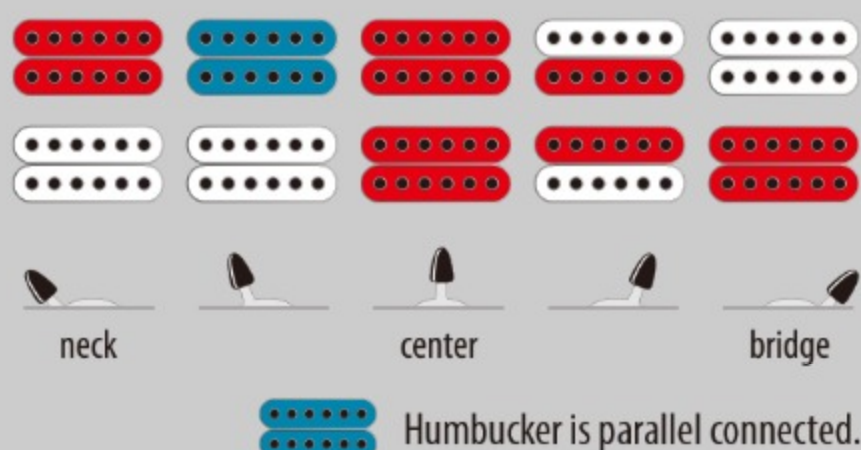

RGEW521ZC

RG

NTF : Natural Flat

COLOR VARIATION :

SHARE :  

SPEC

SPEC

neck type	Wizard III / Roasted Maple neck
top/back/body	Ziricote top / Nyatoh body
fretboard	Bound Macassar Ebony fretboard / Cream dot inlay
fret	Jumbo frets
number of frets	24
bridge	F106 bridge
string space	10.5mm
neck pickup	DiMarzio® Air Norton™ (H) neck pickup (Passive/Alnico)
bridge pickup	DiMarzio® The Tone Zone® (H) bridge pickup (Passive/Alnico)
factory tuning	1E,2B,3G,4D,5A,6E
strings	D'Addario® EXL110
string gauge	.010/.013/.017/.026/.036/.046
hardware color	Black

NECK DIMENSIONS

Scale :	648mm/25.5"
a : Width	43mm at NUT
b : Width	58mm at 24F
c : Thickness	19mm at 1F
d : Thickness	21mm at 12F
Radius :	400mmR

SWITCHING SYSTEM

CONTROLS

OTHERS

Recommended Case M300C