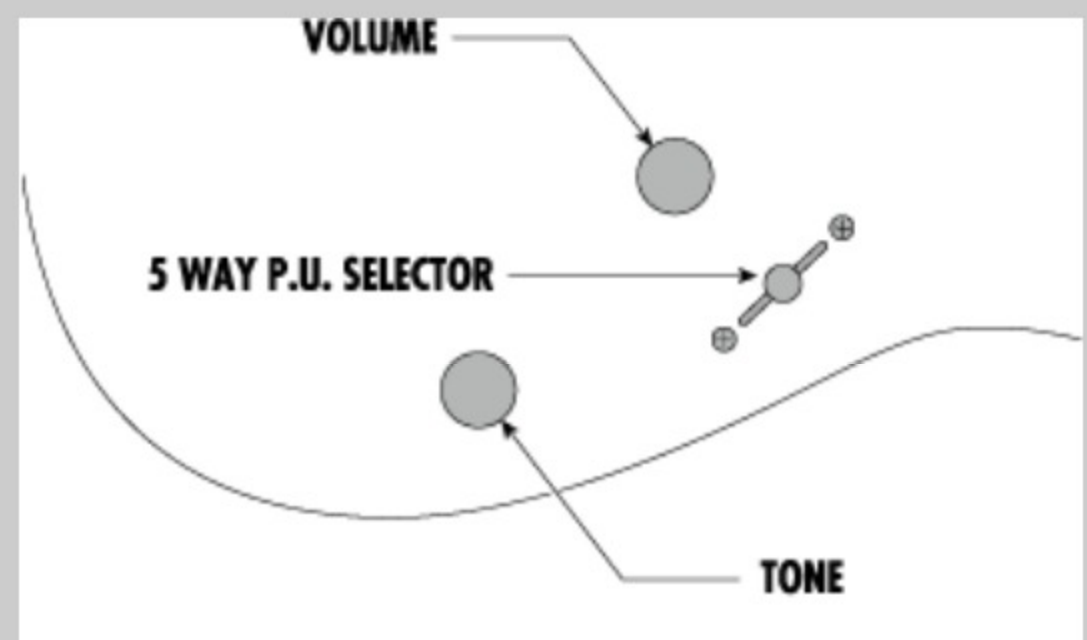

RGEW521ZC

RG

NTF : Natural Flat

COLOR VARIATION :

SHARE :  

SPEC

SPEC

neck type	Wizard III / Roasted Maple neck
top/back/body	Ziricote top / Nyatoh body
fretboard	Bound Macassar Ebony fretboard / Cream dot inlay
fret	Jumbo frets
number of frets	24
bridge	F106 bridge
string space	10.5mm
neck pickup	DiMarzio® Air Norton™ (H) neck pickup (Passive/Alnico)
bridge pickup	DiMarzio® The Tone Zone® (H) bridge pickup (Passive/Alnico)
factory tuning	1E,2B,3G,4D,5A,6E
strings	D'Addario® EXL110
string gauge	.010/.013/.017/.026/.036/.046
hardware color	Black

NECK DIMENSIONS

Scale :	648mm/25.5"
a : Width	43mm at NUT
b : Width	58mm at 24F
c : Thickness	19mm at 1F
d : Thickness	21mm at 12F
Radius :	400mmR

SWITCHING SYSTEM

CONTROLS

OTHERS

Recommended Case M300C