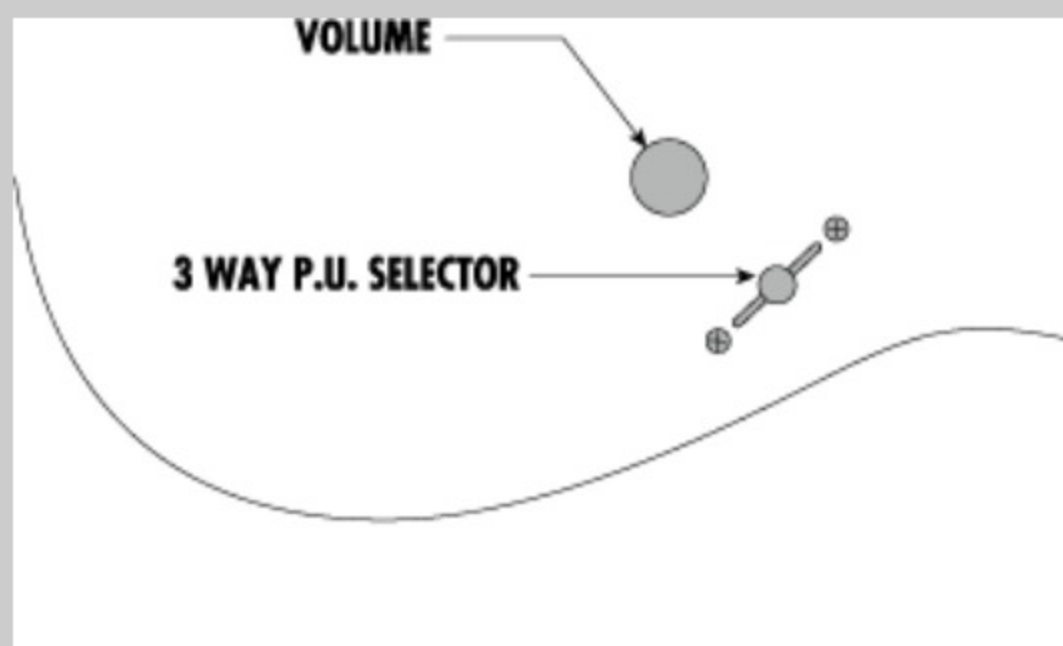

BK : Black

COLOR VARIATION :

SHARE :  

SPEC

SPEC

neck type	Nitro Baritone / 3pc Maple/Purpleheart neck
top/back/body	Nyatoh body
fretboard	Jatoba fretboard / Off-set white dot inlay
fret	Jumbo frets
number of frets	24
bridge	Gibraltar Standard II bridge
string space	10.8mm
neck pickup	EMG® 60 (H) neck pickup (Active/Ceramic)
bridge pickup	EMG® 81 (H) bridge pickup (Active/Ceramic)
factory tuning	1B,2F#,3D,4A,5E,6B
strings	D'Addario® EXL157
string gauge	.014/.018/.026/.044/.056/.068
hardware color	Black

NECK DIMENSIONS

Scale :	712mm/28"
a : Width	45mm at NUT
b : Width	58mm at 24F
c : Thickness	20mm at 1F
d : Thickness	23mm at 12F
Radius :	400mmR

SWITCHING SYSTEM

CONTROLS

OTHERS

Recommended Case	MR500C
Luminescent side dot inlay	
Gotoh® MG-T locking machine heads	