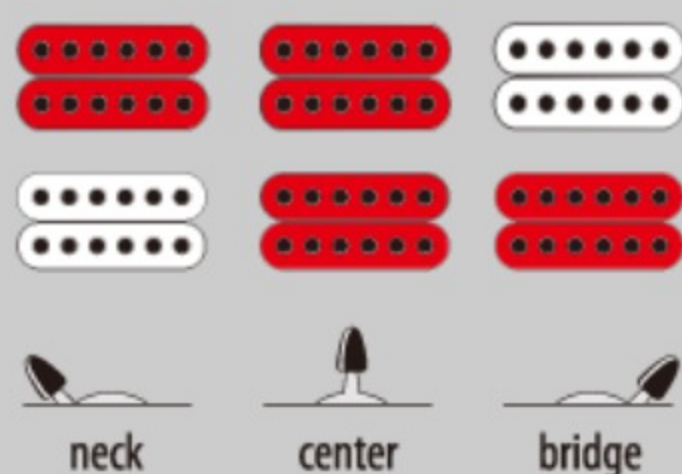

BK : Black

COLOR VARIATION :

SHARE :  

SPEC

SPEC

neck type	Nitro Baritone / 3pc Maple/Purpleheart neck
top/back/body	Nyatoh body
fretboard	Jatoba fretboard / Off-set white dot inlay
fret	Jumbo frets
number of frets	24
bridge	Gibraltar Standard II bridge
string space	10.8mm
neck pickup	EMG® 60 (H) neck pickup (Active/Ceramic)
bridge pickup	EMG® 81 (H) bridge pickup (Active/Ceramic)
factory tuning	1B,2F#,3D,4A,5E,6B
strings	D'Addario® EXL157
string gauge	.014/.018/.026/.044/.056/.068
hardware color	Black

NECK DIMENSIONS

Scale :	712mm/28"
a : Width	45mm at NUT
b : Width	58mm at 24F
c : Thickness	20mm at 1F
d : Thickness	23mm at 12F
Radius :	400mmR

SWITCHING SYSTEM

CONTROLS

OTHERS

Recommended Case	MR500C
Luminescent side dot inlay	
Gotoh® MG-T locking machine heads	