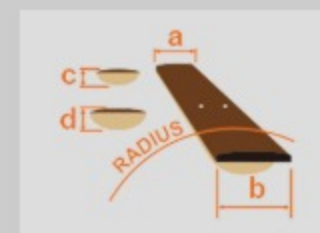

BK : Black

COLOR VARIATION :

SHARE :  

SPEC

SPEC

neck type	Nitro Baritone / 3pc Maple/Purpleheart neck
top/back/body	Nyatoh body
fretboard	Jatoba fretboard / Off-set white dot inlay
fret	Jumbo frets
number of frets	24
bridge	Gibraltar Standard II bridge
string space	10.8mm
neck pickup	EMG® 60 (H) neck pickup (Active/Ceramic)
bridge pickup	EMG® 81 (H) bridge pickup (Active/Ceramic)
factory tuning	1B,2F#,3D,4A,5E,6B
strings	D'Addario® EXL157
string gauge	.014/.018/.026/.044/.056/.068
hardware color	Black

NECK DIMENSIONS

Scale :	712mm/28"
a : Width	45mm at NUT
b : Width	58mm at 24F
c : Thickness	20mm at 1F
d : Thickness	23mm at 12F
Radius :	400mmR

SWITCHING SYSTEM

CONTROLS

OTHERS

Recommended Case	MR500C
Luminescent side dot inlay	
Gotoh® MG-T locking machine heads	