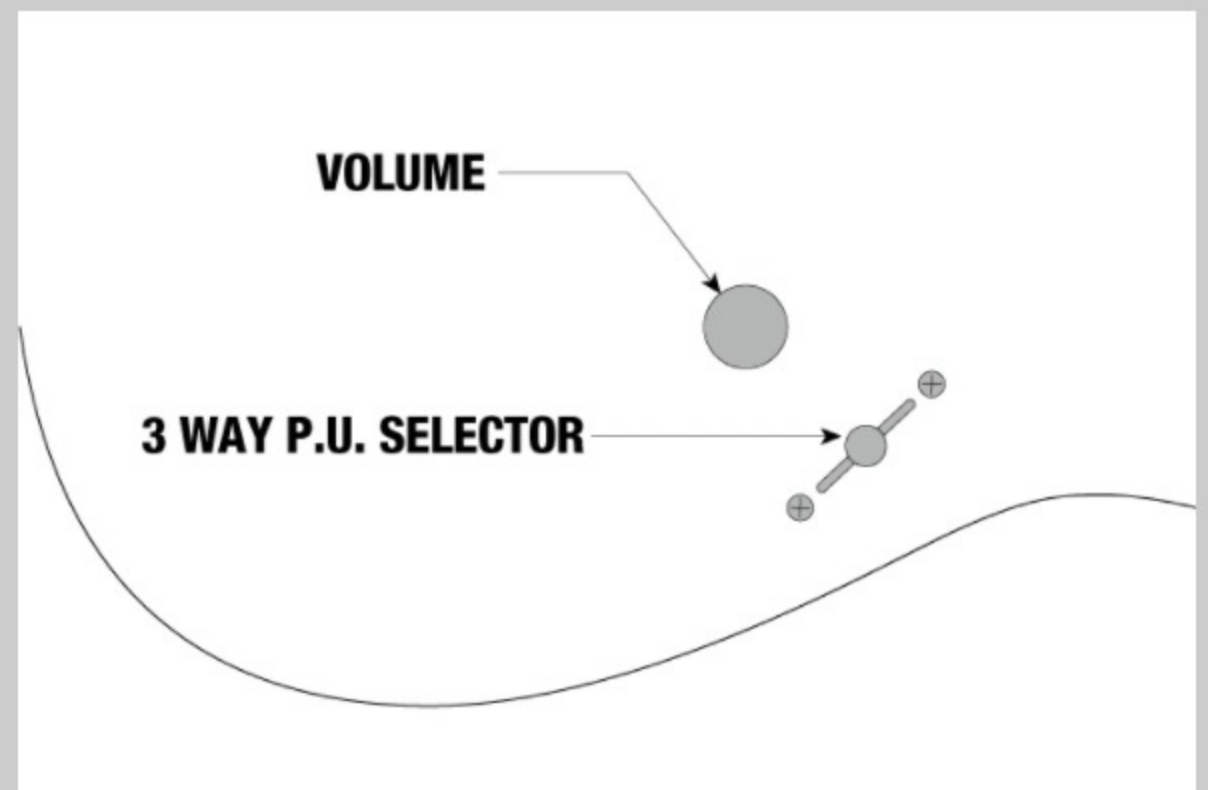

COLOR VARIATION :  **BK : Black**

SHARE :  

SPEC

SPECS

neck type	Nitro Baritone / 3pc Maple/Bubinga neck
top/back/body	Nyatoh body
fretboard	Rosewood fretboard / Off-set white dot inlay
fret	Jumbo frets
number of frets	24
bridge	Gibraltar Standard II bridge
string space	10.8mm
neck pickup	EMG® 60 (H) neck pickup (Active/Ceramic)
bridge pickup	EMG® 81 (H) bridge pickup (Active/Ceramic)
factory tuning	1B,2F#,3D,4A,5E,6B
strings	D'Addario® EXL157
string gauge	.014/.018/.026/.044/.056/.068
nut	Plastic nut
hardware color	Black

NECK DIMENSIONS

Scale :	712mm/28"
a : Width	45mm at NUT
b : Width	58mm at 24F
c : Thickness	20mm at 1F
d : Thickness	23mm at 12F
Radius :	400mmR

DESCRIPTION +

SWITCHING SYSTEM

DESCRIPTION +

CONTROLS

DESCRIPTION +

OTHER FEATURES

Recommended Case	W250C
Recommended Bag	IGB540-BK
28 inch scale	
Luminescent side dots	
Gotoh® MG-T locking machine heads	