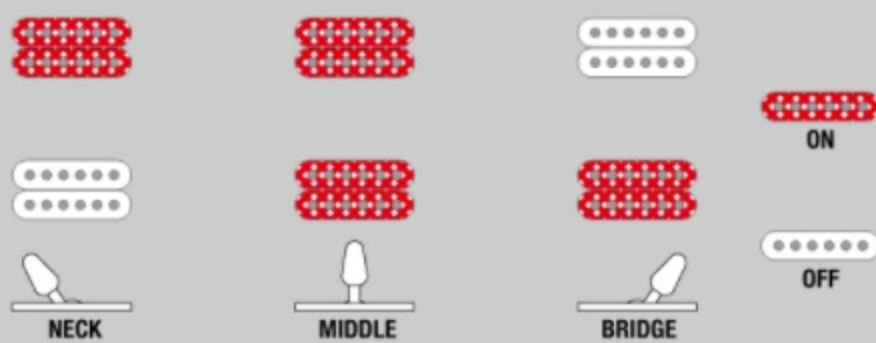

COLOR VARIATION :  **BK : Black**

SHARE :  

SPEC

SPECS

neck type	Nitro Baritone / 3pc Maple/Bubinga neck
top/back/body	Nyatoh body
fretboard	Rosewood fretboard / Off-set white dot inlay
fret	Jumbo frets
number of frets	24
bridge	Gibraltar Standard II bridge
string space	10.8mm
neck pickup	EMG® 60 (H) neck pickup (Active/Ceramic)
bridge pickup	EMG® 81 (H) bridge pickup (Active/Ceramic)
factory tuning	1B,2F#,3D,4A,5E,6B
strings	D'Addario® EXL157
string gauge	.014/.018/.026/.044/.056/.068
nut	Plastic nut
hardware color	Black

NECK DIMENSIONS

Scale :	712mm/28"
a : Width	45mm at NUT
b : Width	58mm at 24F
c : Thickness	20mm at 1F
d : Thickness	23mm at 12F
Radius :	400mmR

DESCRIPTION +

SWITCHING SYSTEM

DESCRIPTION +

CONTROLS

DESCRIPTION +

OTHER FEATURES

Recommended Case	W250C
Recommended Bag	IGB540-BK
28 inch scale	
Luminescent side dots	
Gotoh® MG-T locking machine heads	