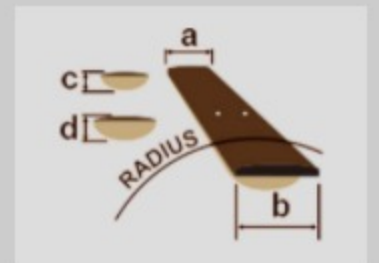

COLOR VARIATION :  **BK : Black**

SHARE :  

SPEC

SPECS

neck type	Nitro Baritone / 3pc Maple/Bubinga neck
top/back/body	Nyatoh body
fretboard	Rosewood fretboard / Off-set white dot inlay
fret	Jumbo frets
number of frets	24
bridge	Gibraltar Standard II bridge
string space	10.8mm
neck pickup	EMG® 60 (H) neck pickup (Active/Ceramic)
bridge pickup	EMG® 81 (H) bridge pickup (Active/Ceramic)
factory tuning	1B,2F#,3D,4A,5E,6B
strings	D'Addario® EXL157
string gauge	.014/.018/.026/.044/.056/.068
nut	Plastic nut
hardware color	Black

NECK DIMENSIONS

Scale :	712mm/28"
a : Width	45mm at NUT
b : Width	58mm at 24F
c : Thickness	20mm at 1F
d : Thickness	23mm at 12F
Radius :	400mmR

DESCRIPTION +

SWITCHING SYSTEM

DESCRIPTION +

CONTROLS

DESCRIPTION +

OTHER FEATURES

Recommended Case	W250C
Recommended Bag	IGB540-BK
28 inch scale	
Luminescent side dots	
Gotoh® MG-T locking machine heads	