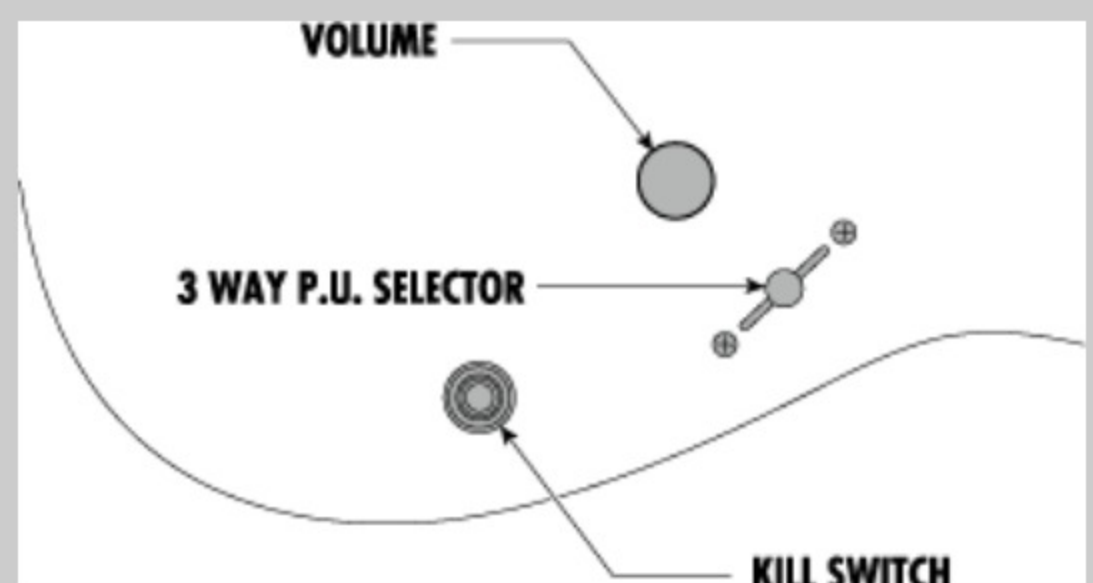

BK : Black

COLOR VARIATION :

SHARE :  

SPEC

SPEC

neck type	Nitro Baritone / 3pc Maple/Purpleheart neck
top/back/body	Basswood body
fretboard	Bound Jatoba
fret	Jumbo frets
bridge	Gibraltar Standard II bridge
neck pickup	EMG® 60 (H) neck pickup (Active/Ceramic)
bridge pickup	EMG® 81 (H) bridge pickup (Active/Ceramic)
factory tuning	1B, 2F#, 3D, 4A, 5E, 6B
string gauge	.014/.018/.026/.044/.056/.068
hardware color	Cosmo black

NECK DIMENSIONS

Scale :	712mm/28"
a : Width	43mm at NUT
b : Width	58mm at 24F
c : Thickness	20mm at 1F
d : Thickness	23mm at 12F
Radius :	400mmR

SWITCHING SYSTEM

CONTROLS

OTHERS

Recommended Case	MR500C
Killswitch	