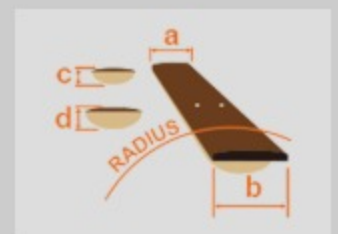

BK : Black

COLOR VARIATION :

SHARE :  

SPEC

SPEC

neck type	Nitro Baritone / 3pc Maple/Purpleheart neck
top/back/body	Basswood body
fretboard	Bound Jatoba
fret	Jumbo frets
bridge	Gibraltar Standard II bridge
neck pickup	EMG® 60 (H) neck pickup (Active/Ceramic)
bridge pickup	EMG® 81 (H) bridge pickup (Active/Ceramic)
factory tuning	1B, 2F#, 3D, 4A, 5E, 6B
string gauge	.014/.018/.026/.044/.056/.068
hardware color	Cosmo black

NECK DIMENSIONS

Scale :	712mm/28"
a : Width	43mm at NUT
b : Width	58mm at 24F
c : Thickness	20mm at 1F
d : Thickness	23mm at 12F
Radius :	400mmR

SWITCHING SYSTEM

CONTROLS

OTHERS

Recommended Case	MR500C
Killswitch	