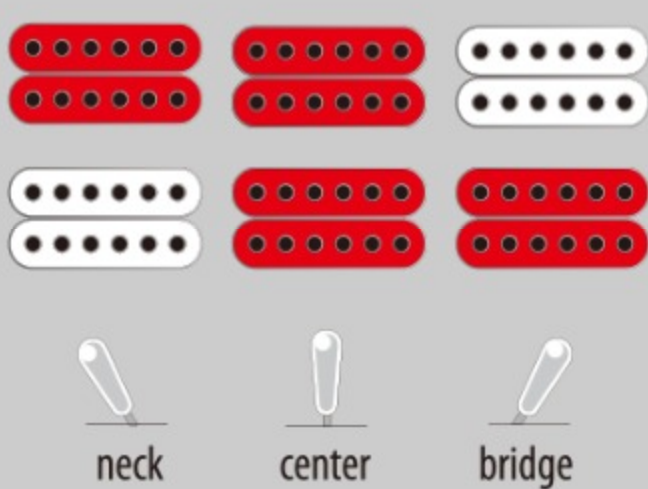

BK : Black

COLOR VARIATION :

SHARE :  

SPEC

SPEC

neck type	Nitro Baritone / 3pc Maple/Purpleheart neck
top/back/body	Basswood body
fretboard	Bound Jatoba
fret	Jumbo frets
bridge	Gibraltar Standard II bridge
neck pickup	EMG® 60 (H) neck pickup (Active/Ceramic)
bridge pickup	EMG® 81 (H) bridge pickup (Active/Ceramic)
factory tuning	1B, 2F#, 3D, 4A, 5E, 6B
string gauge	.014/.018/.026/.044/.056/.068
hardware color	Cosmo black

NECK DIMENSIONS

Scale :	712mm/28"
a : Width	43mm at NUT
b : Width	58mm at 24F
c : Thickness	20mm at 1F
d : Thickness	23mm at 12F
Radius :	400mmR

SWITCHING SYSTEM

CONTROLS

OTHERS

Recommended Case	MR500C
Killswitch	