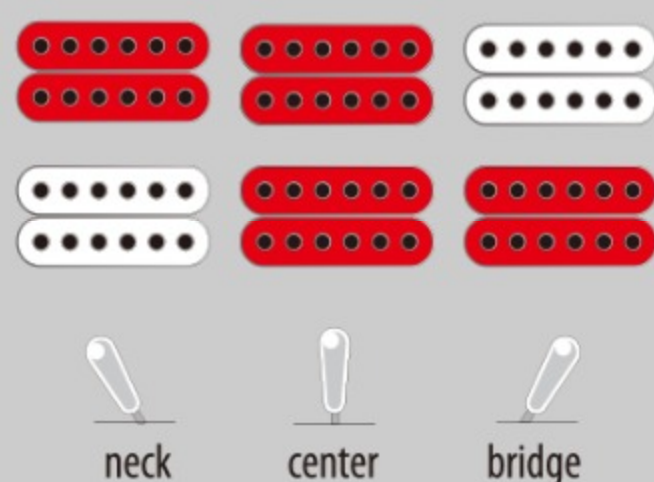

WK : Weathered Black

COLOR VARIATION :

SHARE :  

SPEC

SPEC

neck type	Nitro Wizard-7 for Multi Scale / 5pc Maple/Purpleheart neck
top/back/body	Mahogany body
fretboard	Jatoba fretboard
fret	Jumbo frets
bridge	Mono-rail bridge
neck pickup	EMG® 808 (H) neck pickup (Active/Ceramic)
bridge pickup	EMG® 808 (H) bridge pickup (Active/Alnico)
string gauge	.009/.011/.016/.024/.032/.042/.059
hardware color	Cosmo black

NECK DIMENSIONS

Scale :	686mm/27" - 648mm/25.5"
a : Width	48mm at NUT
b : Width	68mm at 24F
c : Thickness	19mm at 1F
d : Thickness	21mm at 12F
Radius :	400mmR

SWITCHING SYSTEM

CONTROLS

OTHERS

Recommended Case MR500C