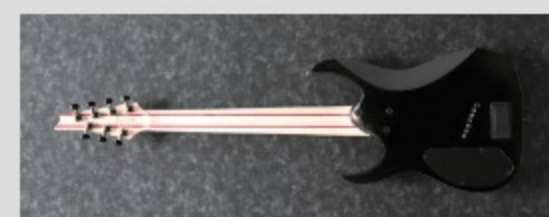

WK : Weathered Black

COLOR VARIATION :

SHARE :  

SPEC

SPEC

neck type	Nitro Wizard-7 for Multi Scale / 5pc Maple/Purpleheart neck
top/back/body	Mahogany body
fretboard	Jatoba fretboard
fret	Jumbo frets
bridge	Mono-rail bridge
neck pickup	EMG® 808 (H) neck pickup (Active/Ceramic)
bridge pickup	EMG® 808 (H) bridge pickup (Active/Alnico)
string gauge	.009/.011/.016/.024/.032/.042/.059
hardware color	Cosmo black

NECK DIMENSIONS

Scale :	686mm/27" - 648mm/25.5"
a : Width	48mm at NUT
b : Width	68mm at 24F
c : Thickness	19mm at 1F
d : Thickness	21mm at 12F
Radius :	400mmR

SWITCHING SYSTEM

CONTROLS

OTHERS

Recommended Case MR500C