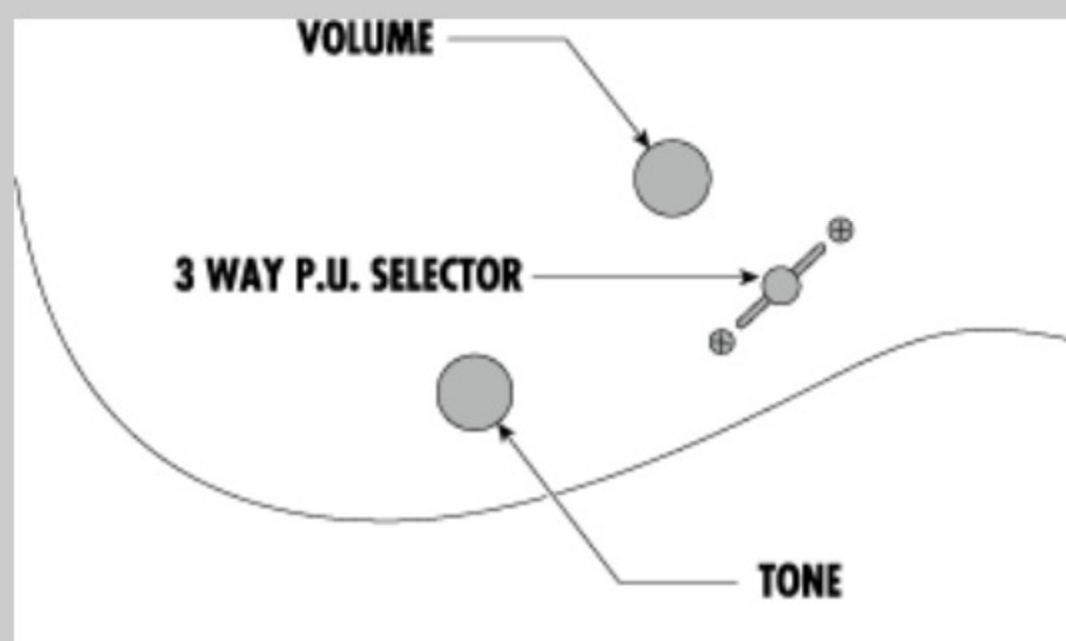

WK : Weathered Black

COLOR VARIATION :

SHARE :  

SPEC

SPEC

neck type	Nitro Wizard-7 for Multi Scale / 5pc Maple/Purpleheart neck
top/back/body	Mahogany body
fretboard	Jatoba fretboard
fret	Jumbo frets
bridge	Mono-rail bridge
neck pickup	EMG® 808 (H) neck pickup (Active/Ceramic)
bridge pickup	EMG® 808 (H) bridge pickup (Active/Alnico)
string gauge	.009/.011/.016/.024/.032/.042/.059
hardware color	Cosmo black

NECK DIMENSIONS

Scale :	686mm/27" - 648mm/25.5"
a : Width	48mm at NUT
b : Width	68mm at 24F
c : Thickness	19mm at 1F
d : Thickness	21mm at 12F
Radius :	400mmR

SWITCHING SYSTEM

CONTROLS

OTHERS

Recommended Case MR500C