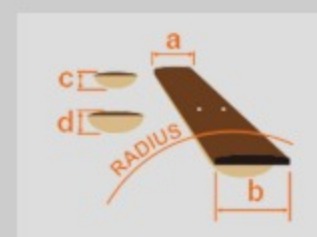

WK : Weathered Black

COLOR VARIATION :

SHARE :  

SPEC

SPEC

neck type	Nitro Wizard-7 for Multi Scale / 5pc Maple/Purpleheart neck
top/back/body	Mahogany body
fretboard	Jatoba fretboard
fret	Jumbo frets
bridge	Mono-rail bridge
neck pickup	EMG® 808 (H) neck pickup (Active/Ceramic)
bridge pickup	EMG® 808 (H) bridge pickup (Active/Alnico)
string gauge	.009/.011/.016/.024/.032/.042/.059
hardware color	Cosmo black

NECK DIMENSIONS

Scale :	686mm/27" - 648mm/25.5"
a : Width	48mm at NUT
b : Width	68mm at 24F
c : Thickness	19mm at 1F
d : Thickness	21mm at 12F
Radius :	400mmR

SWITCHING SYSTEM

CONTROLS

OTHERS

Recommended Case MR500C