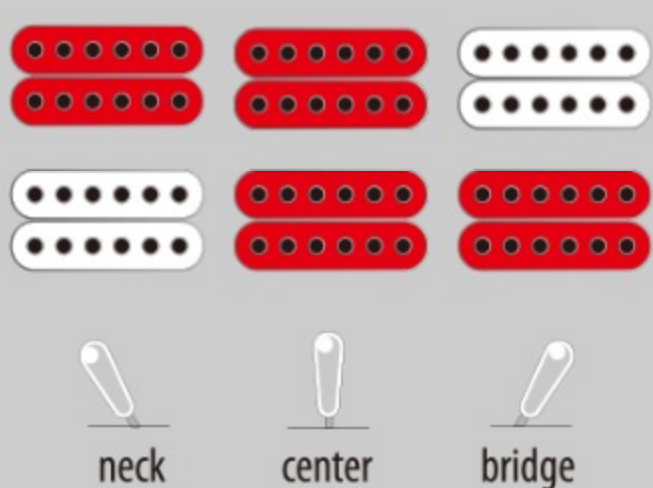

RGIM8MH **IRON LABEL**

WK : Weathered Black

COLOR VARIATION :

SHARE :

SPEC

SPEC

neck type	Nitro Wizard-8 for Multi Scale / 5pc Maple/Purpleheart neck
top/back/body	Mahogany body
fretboard	Jatoba fretboa
fret	Jumbo frets
bridge	Mono-rail bridge
neck pickup	EMG® 909 (H) neck pickup (Active/Alnico)
bridge pickup	EMG® 909 (H) bridge pickup (Active/Alnico)
factory tuning	1D#, 2A#, 3F#, 4C#, 5G#, 6D#, 7A#, 8F
string gauge	.009/.011/.016/.024/.032/.042/.059/.080
hardware color	Cosmo black

NECK DIMENSIONS

Scale :	692mm/27.26" - 648mm/25.5"
a : Width	55mm at NUT
b : Width	80mm at 24F
c : Thickness	20mm at 1F
d : Thickness	21.5mm at 12F
Radius :	400mmR

SWITCHING SYSTEM

CONTROLS

OTHERS

Recommended Case MR500C