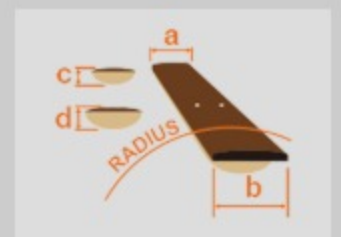

RGIM8MH **IRON LABEL**

WK : Weathered Black

COLOR VARIATION :

SHARE :

SPEC

SPEC

neck type	Nitro Wizard-8 for Multi Scale / 5pc Maple/Purpleheart neck
top/back/body	Mahogany body
fretboard	Jatoba fretboa
fret	Jumbo frets
bridge	Mono-rail bridge
neck pickup	EMG® 909 (H) neck pickup (Active/Alnico)
bridge pickup	EMG® 909 (H) bridge pickup (Active/Alnico)
factory tuning	1D#, 2A#, 3F#, 4C#, 5G#, 6D#, 7A#, 8F
string gauge	.009/.011/.016/.024/.032/.042/.059/.080
hardware color	Cosmo black

NECK DIMENSIONS

Scale :	692mm/27.26" - 648mm/25.5"
a : Width	55mm at NUT
b : Width	80mm at 24F
c : Thickness	20mm at 1F
d : Thickness	21.5mm at 12F
Radius :	400mmR

SWITCHING SYSTEM

CONTROLS

OTHERS

Recommended Case MR500C