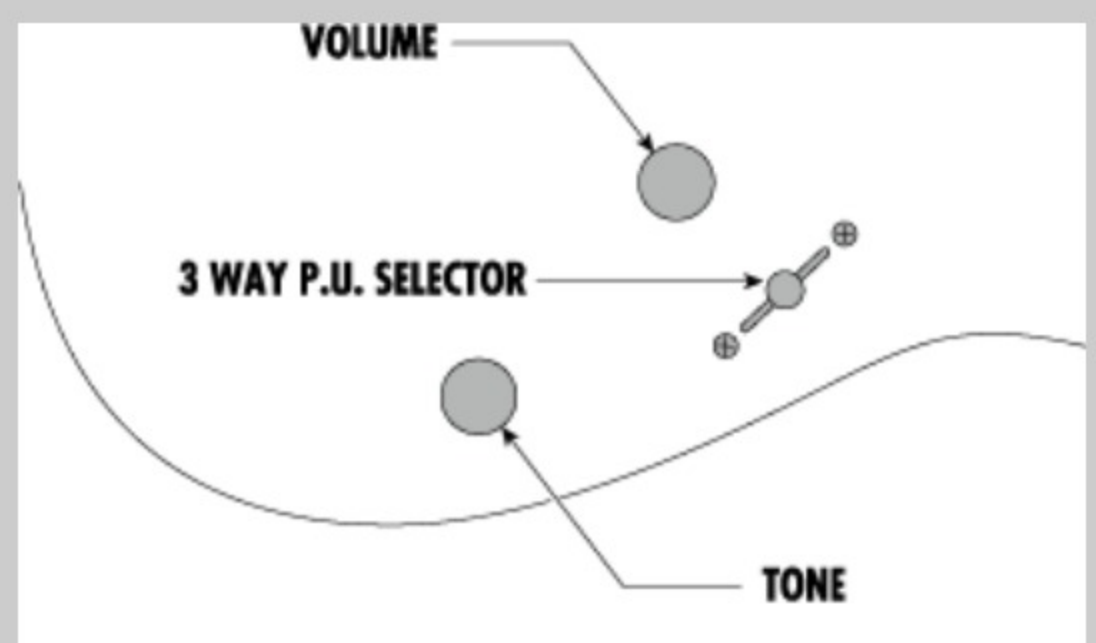

RGIM8MH **IRON LABEL**

WK : Weathered Black

COLOR VARIATION :

SHARE :

SPEC

SPEC

neck type	Nitro Wizard-8 for Multi Scale / 5pc Maple/Purpleheart neck
top/back/body	Mahogany body
fretboard	Jatoba fretboa
fret	Jumbo frets
bridge	Mono-rail bridge
neck pickup	EMG® 909 (H) neck pickup (Active/Alnico)
bridge pickup	EMG® 909 (H) bridge pickup (Active/Alnico)
factory tuning	1D#, 2A#, 3F#, 4C#, 5G#, 6D#, 7A#, 8F
string gauge	.009/.011/.016/.024/.032/.042/.059/.080
hardware color	Cosmo black

NECK DIMENSIONS

Scale :	692mm/27.26" - 648mm/25.5"
a : Width	55mm at NUT
b : Width	80mm at 24F
c : Thickness	20mm at 1F
d : Thickness	21.5mm at 12F
Radius :	400mmR

SWITCHING SYSTEM

CONTROLS

OTHERS

Recommended Case MR500C