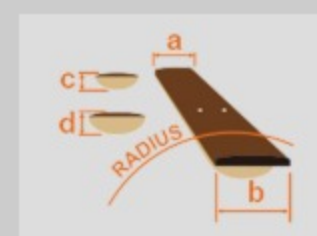

### SPEC

neck type	Nitro Wizard-9 / 5pc Maple/Walnut neck
top/back/body	Flamed Maple top / Nyatoh body
fretboard	Jatoba fretboard / White dot inlay
fret	Jumbo frets
number of frets	24
bridge	Gibraltar Standard II-9 bridge
string space	10.8mm
neck pickup	EMG® 909 (H) neck pickup (Active/Alnico)
bridge pickup	EMG® 909 (H) bridge pickup (Active/Alnico)
factory tuning	1E,2B,3G,4D,5A,6E,7B,8F#,9C#
strings	D'Addario® EXL120 + .075/.090
string gauge	.009/.011/.016/.024/.032/.042/.054/.075/.090
nut	Graph Tech®
hardware color	Cosmo black

### NECK DIMENSIONS

Scale :	712mm/28"
a : Width	62mm at NUT
b : Width	88mm at 24F
c : Thickness	21.5mm at 1F
d : Thickness	23.5mm at 12F
Radius :	950mmR