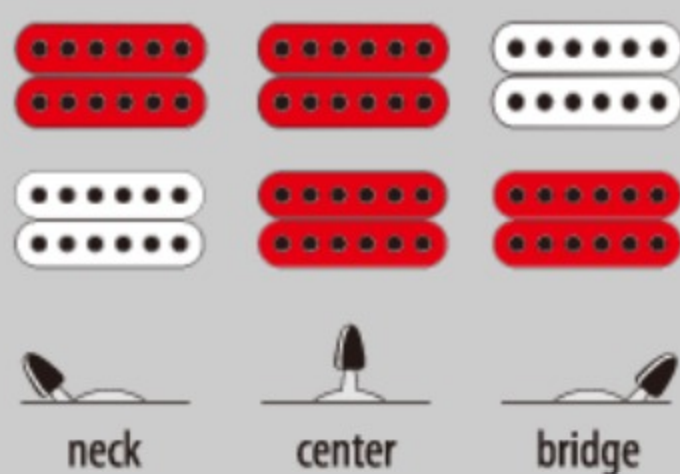

## SPEC

### SPEC

neck type	Nitro Wizard-9 / 5pc Maple/Walnut neck
top/back/body	Flamed Maple top / Nyatoh body
fretboard	Jatoba fretboard / White dot inlay
fret	Jumbo frets
number of frets	24
bridge	Gibraltar Standard II-9 bridge
string space	10.8mm
neck pickup	EMG® 909 (H) neck pickup (Active/Alnico)
bridge pickup	EMG® 909 (H) bridge pickup (Active/Alnico)
factory tuning	1E,2B,3G,4D,5A,6E,7B,8F#,9C#
strings	D'Addario® EXL120 + .075/.090
string gauge	.009/.011/.016/.024/.032/.042/.054/.075/.090
nut	Graph Tech®
hardware color	Cosmo black

### SWITCHING SYSTEM