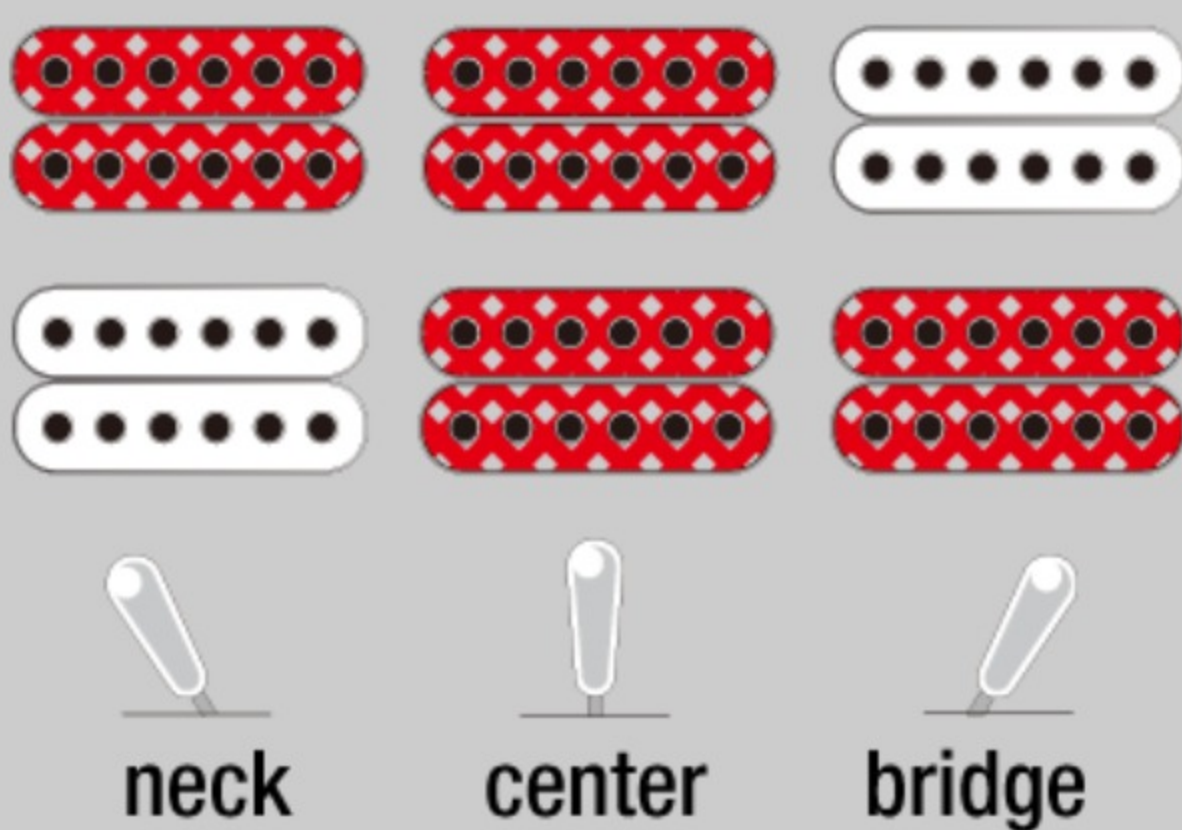

COLOR VARIATION : 
 FDF : Faded Denim Burst Flat

SHARE :  

SPEC

SPECS

neck type	Nitro Wizard-9 / 5pc Maple/Walnut neck
top/back/body	Flamed Maple top / Nyatoh body
fretboard	Rosewood fretboard / White dot inlay
fret	Jumbo frets
number of frets	24
bridge	Gibraltar Standard II-9 bridge
string space	10.8mm
neck pickup	EMG® 909 (H) neck pickup (Active/Alnico)
bridge pickup	EMG® 909 (H) bridge pickup (Active/Alnico)
factory tuning	1E,2B,3G,4D,5A,6E,7B,8F#,9C#
strings	D'Addario® EXL120-7 + .075/.090
string gauge	.009/.011/.016/.024/.032/.042/.054/.075/.090
nut	Graph Tech® nut
hardware color	Cosmo black

NECK DIMENSIONS

Scale :	712mm/28"
a : Width	62mm at NUT
b : Width	88mm at 24F
c : Thickness	21.5mm at 1F
d : Thickness	23.5mm at 12F
Radius :	950mmR

DESCRIPTION +

SWITCHING SYSTEM

DESCRIPTION +

CONTROLS

DESCRIPTION +

OTHER FEATURES

Recommended Case	MR500C
Recommended Bag	IGB724-BK
28 inch scale	