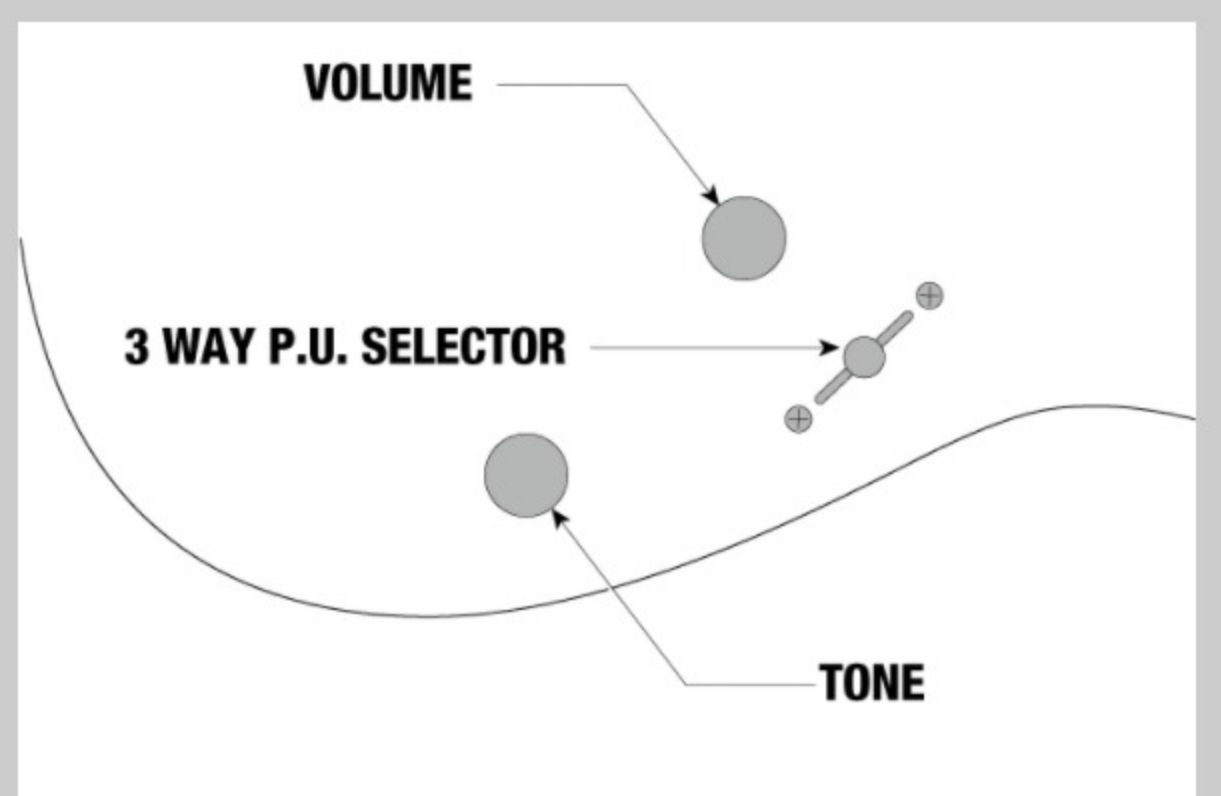

NECK DIMENSIONS

Scale :	712mm/28"
a : Width	62mm at NUT
b : Width	88mm at 24F
c : Thickness	21.5mm at 1F
d : Thickness	23.5mm at 12F
Radius :	950mmR

DESCRIPTION +

SWITCHING SYSTEM

DESCRIPTION +

CONTROLS

DESCRIPTION +

OTHER FEATURES

Recommended Case	MR500C
Recommended Bag	IGB724-BK
28 inch scale	