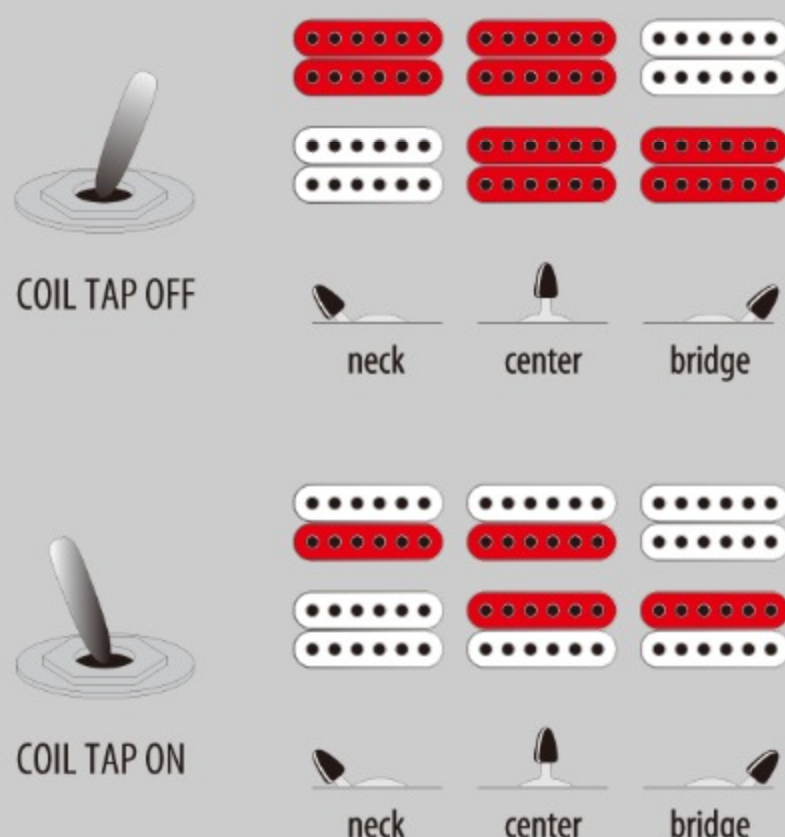

SNB : Supernova Burst

COLOR VARIATION :

SHARE :

SPEC

SPEC

neck type	Nitro Wizard / 3pc Maple/Purpleheart neck
top/back/body	Laurel Burl top / Ash body
fretboard	Bound Ebony / Off-set white dot inlay
fret	Jumbo frets
bridge	Edge-Zero II tremolo bridge
neck pickup	DiMarzio® Fusion Edge (H) neck pickup (Passive/Ceramic)
bridge pickup	DiMarzio® Fusion Edge (H) bridge pickup (Passive/Ceramic)
hardware color	Black

NECK DIMENSIONS

Scale :	648mm/25.5"
a : Width	43mm at NUT
b : Width	58mm at 24F
c : Thickness	19mm at 1F
d : Thickness	21mm at 12F
Radius :	400mmR

SWITCHING SYSTEM

CONTROLS

OTHERS

Recommended Case	M300C
Gotoh® MG-T locking machineheads	
Coil-tap switch	
Luminescent side dot inlay	