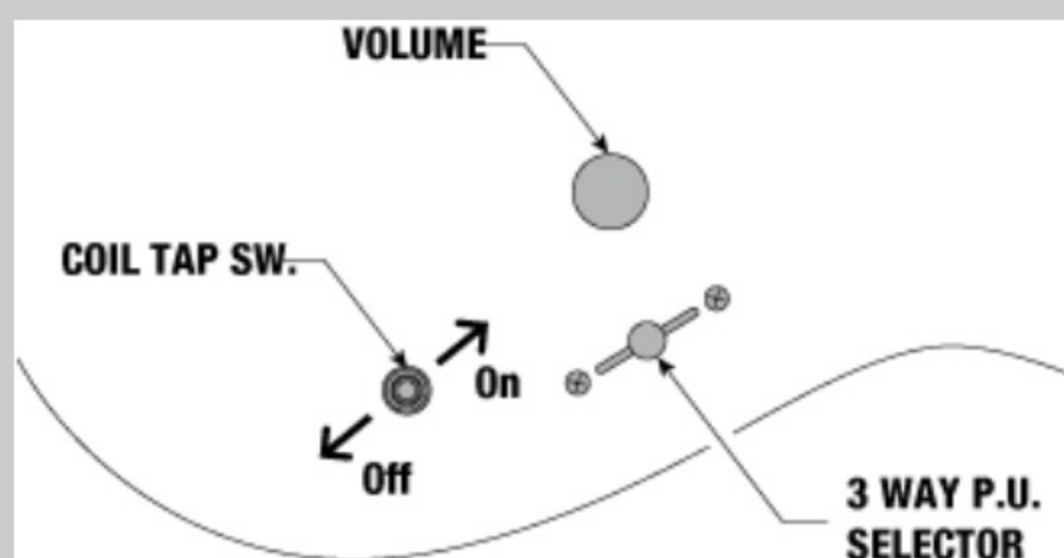

NECK DIMENSIONS

Scale :	648mm/25.5"
a : Width	43mm at NUT
b : Width	58mm at 24F
c : Thickness	19mm at 1F
d : Thickness	21mm at 12F
Radius :	400mmR

SWITCHING SYSTEM

CONTROLS

OTHERS

Recommended Case	M300C
Gotoh® MG-T locking machineheads	
Coil-tap switch	
Luminescent side dot inlay	