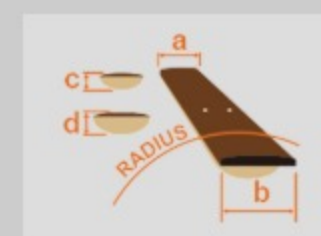

SNB : Supernova Burst

COLOR VARIATION :

SHARE :

SPEC

SPEC

neck type	Nitro Wizard / 3pc Maple/Purpleheart neck
top/back/body	Laurel Burl top / Ash body
fretboard	Bound Ebony / Off-set white dot inlay
fret	Jumbo frets
bridge	Edge-Zero II tremolo bridge
neck pickup	DiMarzio® Fusion Edge (H) neck pickup (Passive/Ceramic)
bridge pickup	DiMarzio® Fusion Edge (H) bridge pickup (Passive/Ceramic)
hardware color	Black

NECK DIMENSIONS

Scale :	648mm/25.5"
a : Width	43mm at NUT
b : Width	58mm at 24F
c : Thickness	19mm at 1F
d : Thickness	21mm at 12F
Radius :	400mmR

SWITCHING SYSTEM

CONTROLS

OTHERS

Recommended Case	M300C
Gotoh® MG-T locking machineheads	
Coil-tap switch	
Luminescent side dot inlay	