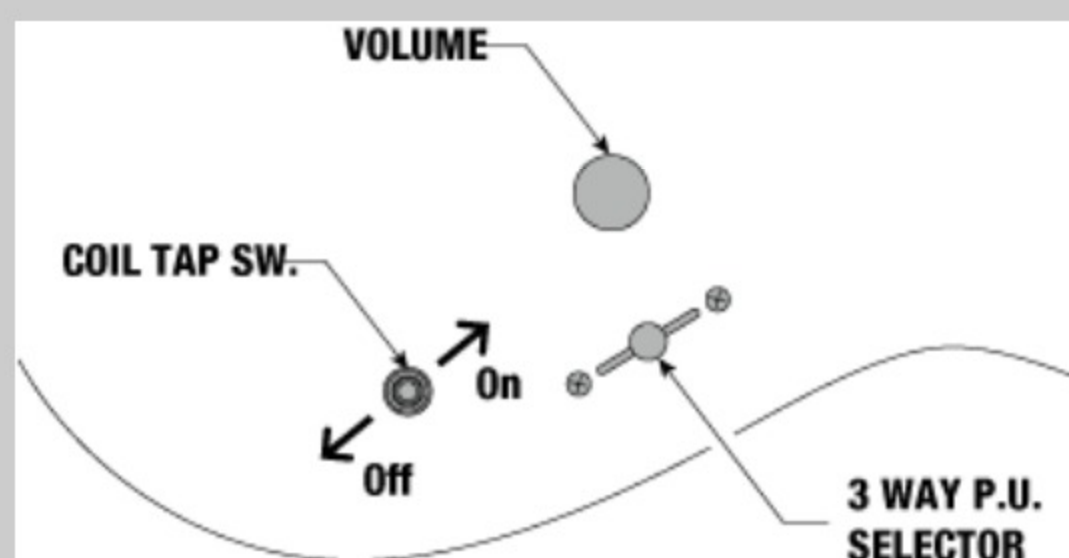

NECK DIMENSIONS

Scale :	648mm/25.5"
a : Width	48mm at NUT
b : Width	68mm at 24F
c : Thickness	19mm at 1F
d : Thickness	21mm at 12F
Radius :	400mmR

SWITCHING SYSTEM

CONTROLS

OTHERS

Recommended Case	M300C
Gotoh® MG-T locking machineheads	
Coil-tap switch	
Luminescent side dot inlay	