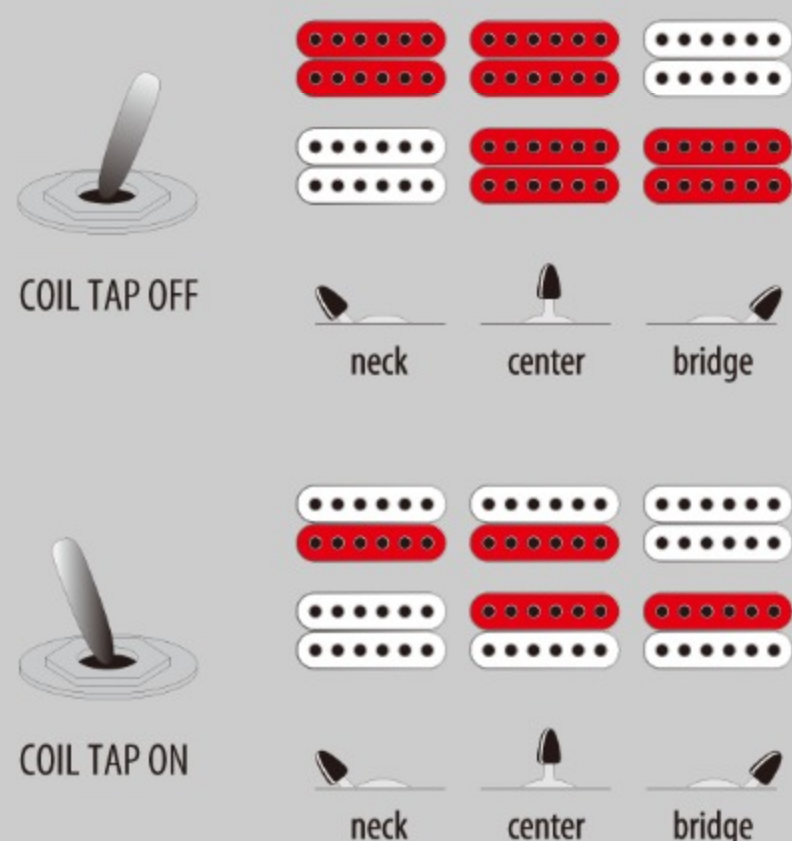

NLB : Northern Lights Burst

COLOR VARIATION :

SHARE :

SPEC

SPEC

neck type	Nitro Wizard-7 / 3pc Maple/Purpleheart neck
top/back/body	Laurel Burl top / Ash body
fretboard	Bound Ebony / Off-set white dot inlay
fret	Jumbo frets
bridge	Gibraltar Standard II-7 bridge
neck pickup	DiMarzio® Fusion Edge (H) neck pickup (Passive/Ceramic)
bridge pickup	DiMarzio® Fusion Edge (H) bridge pickup (Passive/Ceramic)
hardware color	Black

NECK DIMENSIONS

Scale :	648mm/25.5"
a : Width	48mm at NUT
b : Width	68mm at 24F
c : Thickness	19mm at 1F
d : Thickness	21mm at 12F
Radius :	400mmR

SWITCHING SYSTEM

CONTROLS

OTHERS

Recommended Case	M300C
Gotoh® MG-T locking machineheads	
Coil-tap switch	
Luminescent side dot inlay	