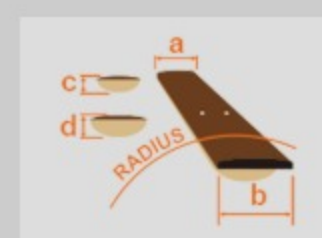

NLB : Northern Lights Burst

COLOR VARIATION :

SHARE :

SPEC

SPEC

neck type	Nitro Wizard-7 / 3pc Maple/Purpleheart neck
top/back/body	Laurel Burl top / Ash body
fretboard	Bound Ebony / Off-set white dot inlay
fret	Jumbo frets
bridge	Gibraltar Standard II-7 bridge
neck pickup	DiMarzio® Fusion Edge (H) neck pickup (Passive/Ceramic)
bridge pickup	DiMarzio® Fusion Edge (H) bridge pickup (Passive/Ceramic)
hardware color	Black

NECK DIMENSIONS

Scale :	648mm/25.5"
a : Width	48mm at NUT
b : Width	68mm at 24F
c : Thickness	19mm at 1F
d : Thickness	21mm at 12F
Radius :	400mmR

SWITCHING SYSTEM

CONTROLS

OTHERS

Recommended Case	M300C
Gotoh® MG-T locking machineheads	
Coil-tap switch	
Luminescent side dot inlay	