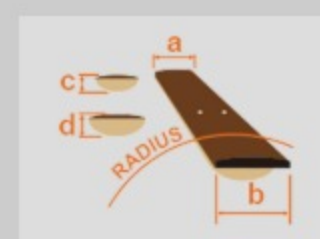

BKF : Black Flat

COLOR VARIATION :

SHARE :  

SPEC

SPEC

neck type	Nitro Wizard-7 XL / 3pc Maple/Purpleheart neck
top/back/body	Nyatoh body
fretboard	Ebony fretboard
fret	Jumbo frets
number of frets	24
bridge	Gibraltar Standard II-7 bridge
string space	10.8mm
neck pickup	DiMarzio® Fusion Edge 7 (H) neck pickup (Passive/Ceramic)
bridge pickup	DiMarzio® Fusion Edge 7 (H) bridge pickup (Passive/Ceramic)
factory tuning	1D,2A,3F,4C,5G,6D,7A
strings	D'Addario® EXL110-7
string gauge	.010/.013/.017/.026/.036/.046/.059
nut	Plastic
hardware color	Black

NECK DIMENSIONS

Scale :	686mm/27"
a : Width	48mm at NUT
b : Width	68mm at 24F
c : Thickness	19mm at 1F
d : Thickness	21mm at 12F
Radius :	400mmR

SWITCHING SYSTEM

CONTROLS

OTHERS

Recommended MR500C

Case

Gotoh® MG-T locking machine heads

Coil-tap switch

Luminescent side dot inlay