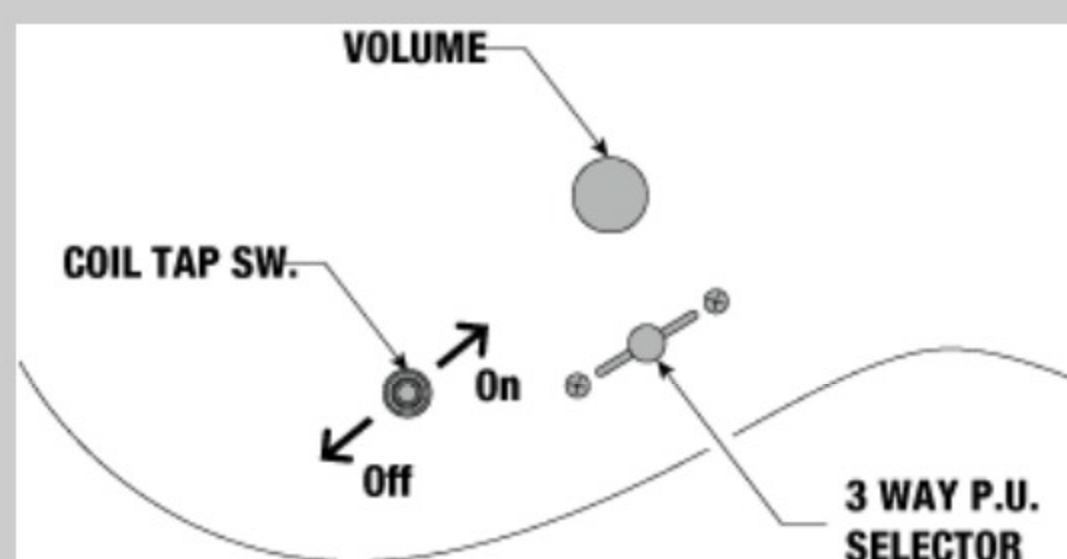

NECK DIMENSIONS

Scale :	686mm/27"
a : Width	48mm at NUT
b : Width	68mm at 24F
c : Thickness	19mm at 1F
d : Thickness	21mm at 12F
Radius :	400mmR

SWITCHING SYSTEM

CONTROLS

OTHERS

Recommended MR500C

Case

Gotoh® MG-T locking machine heads

Coil-tap switch

Luminescent side dot inlay