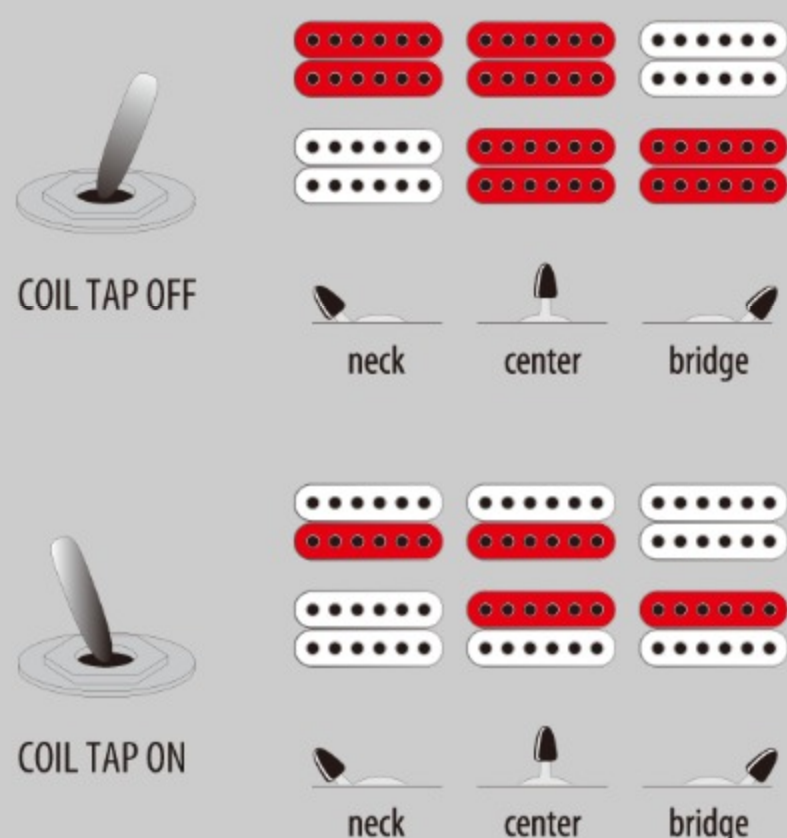

BKF : Black Flat

COLOR VARIATION :

SHARE :  

SPEC

SPEC

neck type	Nitro Wizard-7 XL / 3pc Maple/Purpleheart neck
top/back/body	Nyatoh body
fretboard	Ebony fretboard
fret	Jumbo frets
number of frets	24
bridge	Gibraltar Standard II-7 bridge
string space	10.8mm
neck pickup	DiMarzio® Fusion Edge 7 (H) neck pickup (Passive/Ceramic)
bridge pickup	DiMarzio® Fusion Edge 7 (H) bridge pickup (Passive/Ceramic)
factory tuning	1D,2A,3F,4C,5G,6D,7A
strings	D'Addario® EXL110-7
string gauge	.010/.013/.017/.026/.036/.046/.059
nut	Plastic
hardware color	Black

NECK DIMENSIONS

Scale :	686mm/27"
a : Width	48mm at NUT
b : Width	68mm at 24F
c : Thickness	19mm at 1F
d : Thickness	21mm at 12F
Radius :	400mmR

SWITCHING SYSTEM

CONTROLS

OTHERS

Recommended MR500C

Case

Gotoh® MG-T locking machine heads

Coil-tap switch

Luminescent side dot inlay