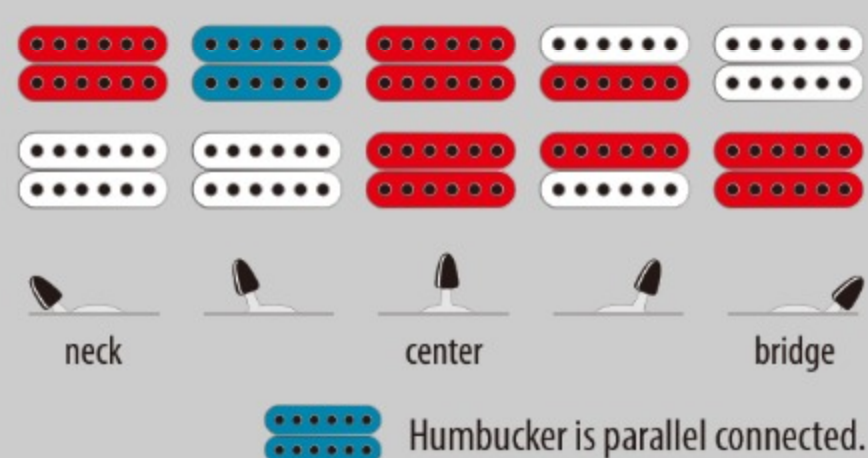

RGMS7

BK : Black

COLOR VARIATION :

SHARE :  

SPEC

SPEC

neck type	Wizard III-7 for Multi Scale / 5pc Maple/Walnut neck
top/back/body	Nyatoh body
fretboard	Jatoba / White split off-set dot inlay
fret	Jumbo frets
bridge	Mono-rail bridge
string space	10.8mm
neck pickup	Array-7 MS (H) neck pickup (Passive/Ceramic)
bridge pickup	Array-7 MS (H) bridge pickup (Passive/Ceramic)
factory tuning	1E, 2B, 3G, 4D, 5A, 6E, 7B
string gauge	.009/.011/.016/.024/.032/.042/.059
hardware color	Cosmo black

NECK DIMENSIONS

Scale :	686mm/27" - 648mm/25.5"
a : Width	48mm at NUT
b : Width	68mm at 24F
c : Thickness	19mm at 1F
d : Thickness	21mm at 12F
Radius :	400mmR

SWITCHING SYSTEM

CONTROLS

OTHERS

Recommended Case MR500C