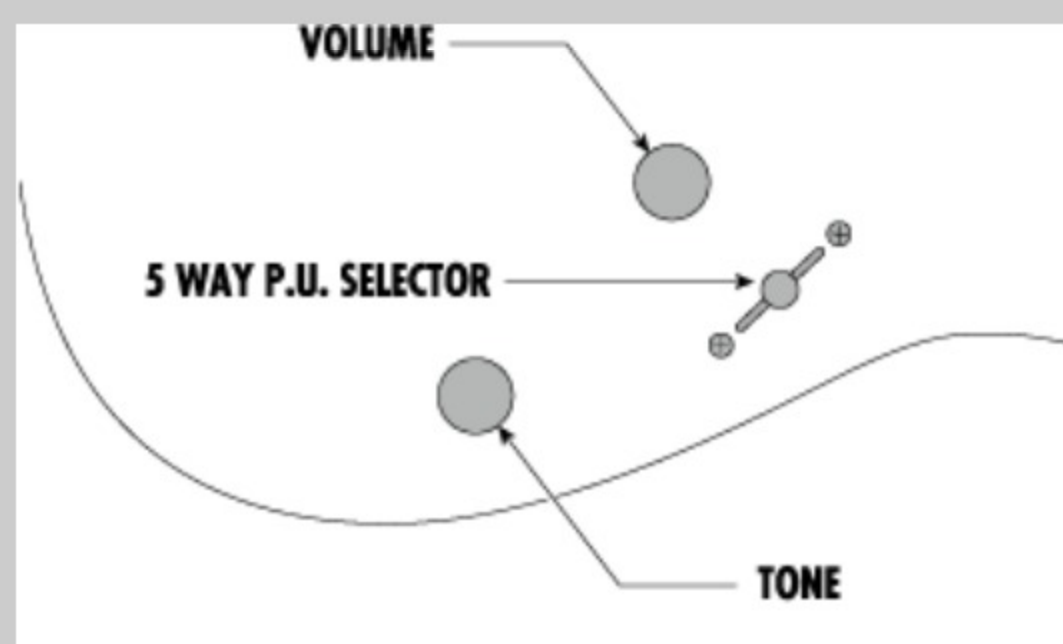

RGMS7

BK : Black

COLOR VARIATION :

SHARE :  

SPEC

SPEC

neck type	Wizard III-7 for Multi Scale / 5pc Maple/Walnut neck
top/back/body	Nyatoh body
fretboard	Jatoba / White split off-set dot inlay
fret	Jumbo frets
bridge	Mono-rail bridge
string space	10.8mm
neck pickup	Array-7 MS (H) neck pickup (Passive/Ceramic)
bridge pickup	Array-7 MS (H) bridge pickup (Passive/Ceramic)
factory tuning	1E, 2B, 3G, 4D, 5A, 6E, 7B
string gauge	.009/.011/.016/.024/.032/.042/.059
hardware color	Cosmo black

NECK DIMENSIONS

Scale :	686mm/27" - 648mm/25.5"
a : Width	48mm at NUT
b : Width	68mm at 24F
c : Thickness	19mm at 1F
d : Thickness	21mm at 12F
Radius :	400mmR

SWITCHING SYSTEM

CONTROLS

OTHERS

Recommended Case MR500C