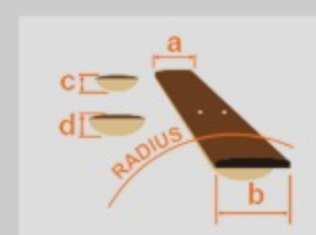

RGMS7

BK : Black

COLOR VARIATION :

SHARE :  

SPEC

SPEC

neck type	Wizard III-7 for Multi Scale / 5pc Maple/Walnut neck
top/back/body	Nyatoh body
fretboard	Jatoba / White split off-set dot inlay
fret	Jumbo frets
bridge	Mono-rail bridge
string space	10.8mm
neck pickup	Array-7 MS (H) neck pickup (Passive/Ceramic)
bridge pickup	Array-7 MS (H) bridge pickup (Passive/Ceramic)
factory tuning	1E, 2B, 3G, 4D, 5A, 6E, 7B
string gauge	.009/.011/.016/.024/.032/.042/.059
hardware color	Cosmo black

NECK DIMENSIONS

Scale :	686mm/27" - 648mm/25.5"
a : Width	48mm at NUT
b : Width	68mm at 24F
c : Thickness	19mm at 1F
d : Thickness	21mm at 12F
Radius :	400mmR

SWITCHING SYSTEM

CONTROLS

OTHERS

Recommended Case MR500C