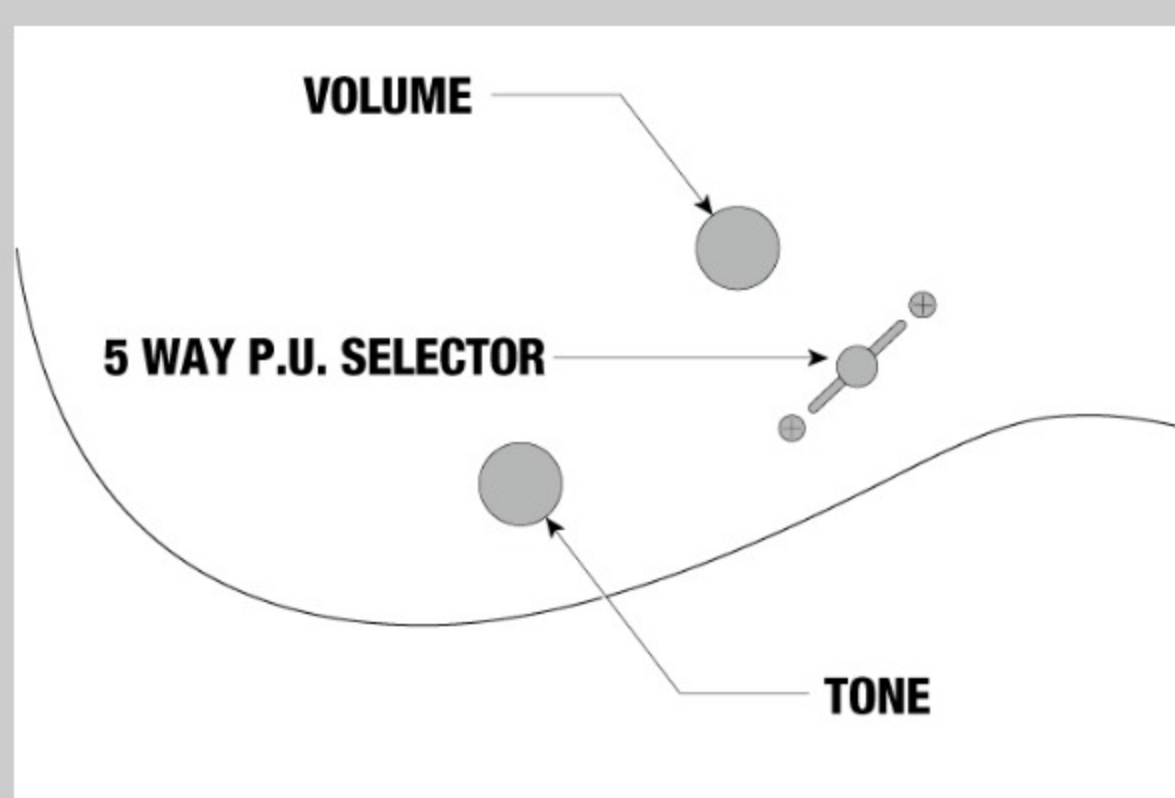

RGMS7

COLOR VARIATION :

BK : Black

SHARE :

SPEC

SPECS

neck type	Wizard III-7 for Multi Scale / 5pc Maple/Walnut neck
top/back/body	Nyatoh body
fretboard	Jatoba fretboard / White Step off-set dot inlay
fret	Jumbo frets
number of frets	24
bridge	Mono-rail bridge
string space	10.8mm
neck pickup	Array 7 MS (H) neck pickup (Passive/Ceramic)
bridge pickup	Array 7 MS (H) bridge pickup (Passive/Ceramic)
factory tuning	1E,2B,3G,4D,5A,6E,7B
strings	D'Addario® EXL120+.059
string gauge	.009/.011/.016/.024/.032/.042/.059
hardware color	Cosmo Black

NECK DIMENSIONS

Scale :	686mm - 648mm/27" - 25.5"
a : Width	48mm at NUT
b : Width	68mm at 24F
c : Thickness	19mm at 1F
d : Thickness	21mm at 12F
Radius :	400mmR

DESCRIPTION

SWITCHING SYSTEM

DESCRIPTION

CONTROLS

DESCRIPTION