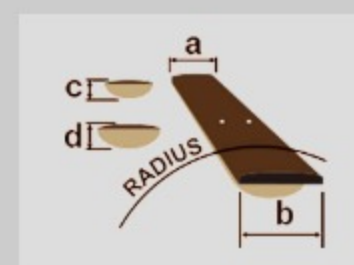

RGMS7

COLOR VARIATION :

BK : Black

SHARE :

SPEC

SPECS

neck type	Wizard III-7 for Multi Scale / 5pc Maple/Walnut neck
top/back/body	Nyatoh body
fretboard	Jatoba fretboard / White Step off-set dot inlay
fret	Jumbo frets
number of frets	24
bridge	Mono-rail bridge
string space	10.8mm
neck pickup	Array 7 MS (H) neck pickup (Passive/Ceramic)
bridge pickup	Array 7 MS (H) bridge pickup (Passive/Ceramic)
factory tuning	1E,2B,3G,4D,5A,6E,7B
strings	D'Addario® EXL120+.059
string gauge	.009/.011/.016/.024/.032/.042/.059
hardware color	Cosmo Black

NECK DIMENSIONS

Scale :	686mm - 648mm/27" - 25.5"
a : Width	48mm at NUT
b : Width	68mm at 24F
c : Thickness	19mm at 1F
d : Thickness	21mm at 12F
Radius :	400mmR

DESCRIPTION

SWITCHING SYSTEM

DESCRIPTION

CONTROLS