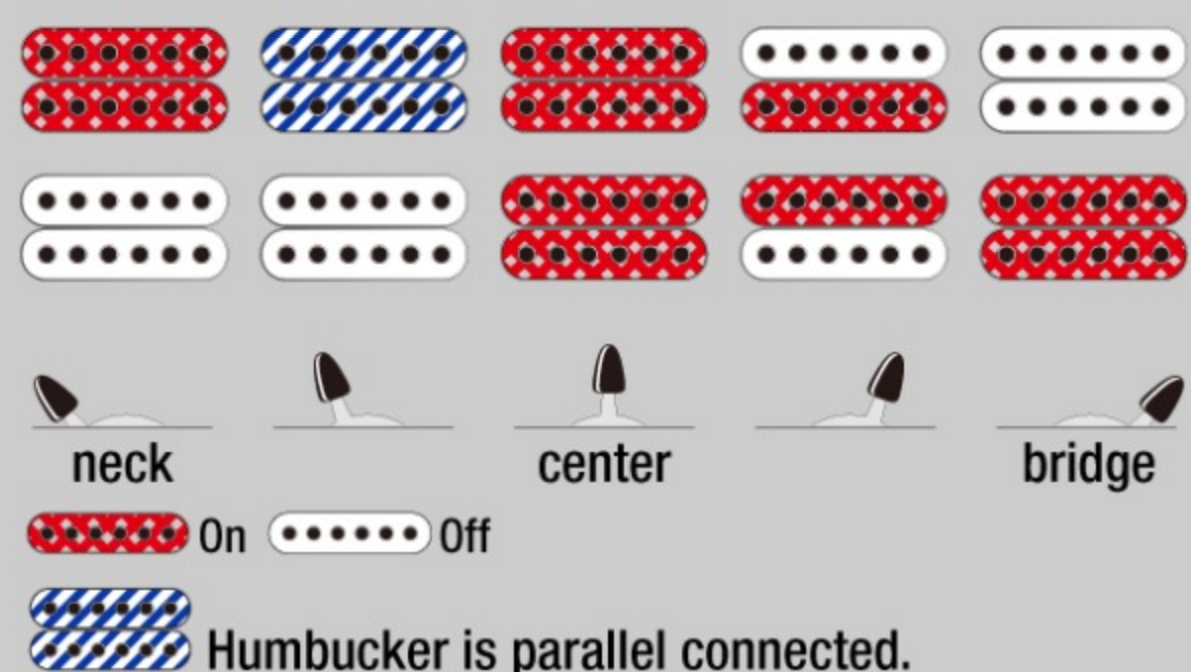

NECK DIMENSIONS

Scale :	686mm - 648mm/27" - 25.5"
a : Width	48mm at NUT
b : Width	68mm at 24F
c : Thickness	19mm at 1F
d : Thickness	21mm at 12F
Radius :	400mmR

DESCRIPTION

SWITCHING SYSTEM

DESCRIPTION

CONTROLS

DESCRIPTION