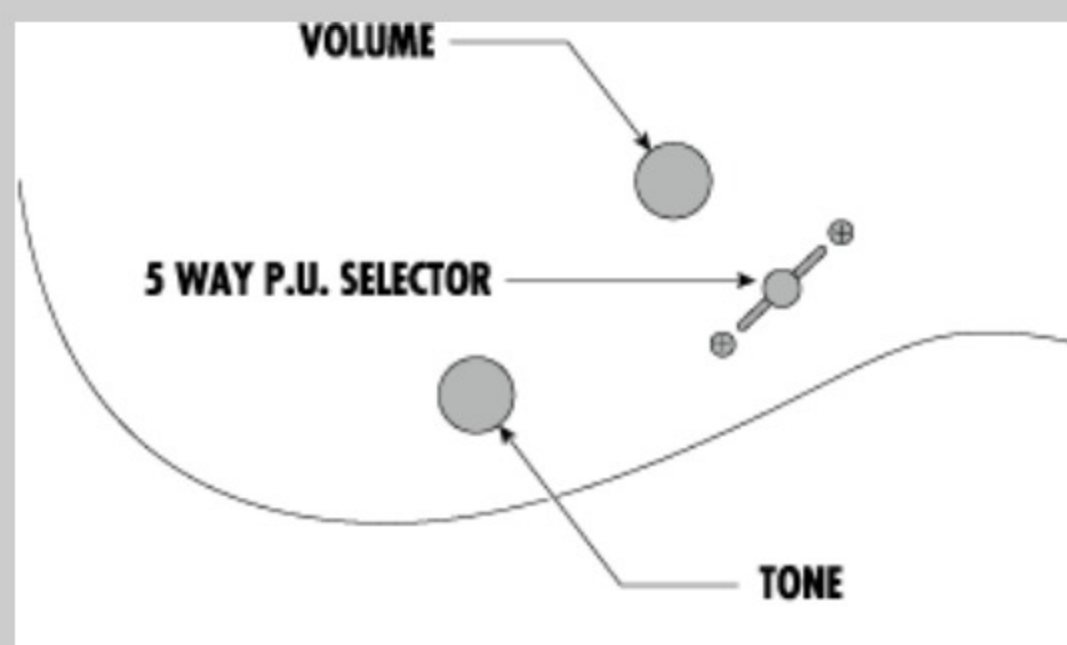

CONTROLS

OTHERS

Recommended Case MR500C