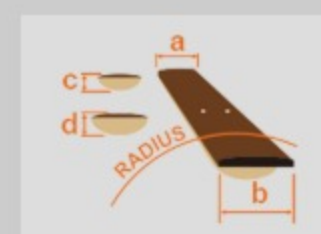

# RGMS8

BK : Black

COLOR VARIATION :

SHARE :  

### SPEC

neck type	Wizard III-8 for Multi Scale / 5pc Maple/Walnut neck
top/back/body	Nyatoh body
fretboard	Jatoba / White split off-set dot inlay
fret	Jumbo frets
bridge	Mono-rail bridge
string space	10.8mm
neck pickup	Array-8 MS (H) neck pickup (Passive/Ceramic)
bridge pickup	Array-8 MS (H) bridge pickup (Passive/Ceramic)
factory tuning	1D#,2A#,3F#,4C#,5G#,6D#,7A#,8F
string gauge	.009/.011/.016/.024/.032/.042/.059/.080
hardware color	Cosmo black

### NECK DIMENSIONS

Scale :	692mm/27.26" - 648mm/25.5"
a : Width	55mm at NUT
b : Width	80mm at 24F
c : Thickness	20mm at 1F
d : Thickness	21.5mm at 12F
Radius :	400mmR