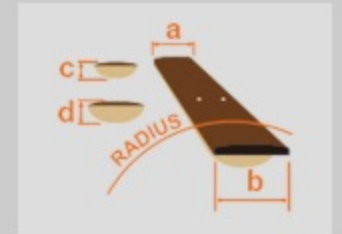

RGR5220M *Prestige*

MADE IN JAPAN

TFG : Transparent Fluorescent Green

COLOR VARIATION :

SHARE : [f](#) [t](#)

SPEC

SPEC

neck type	Super Wizard HP / 5pc Maple/Wenge neck
top/back/body	Ash top / African Mahogany body
fretboard	Bound Birdseye Maple fretboard / Off-set Mother of Pearl dot inlay
fret	Jumbo Stainless Steel frets
number of frets	24
bridge	Lo-Pro Edge tremolo bridge
string space	10.8mm
neck pickup	Bare Knuckle Brute Force (H) neck pickup (Passive/Ceramic)
bridge pickup	Bare Knuckle Brute Force (H) bridge pickup (Passive/Ceramic)
factory tuning	1E,2B,3G,4D,5A,6E
strings	D'Addario® EXL120
string gauge	.009/.011/.016/.024/.032/.042
hardware color	Cosmo black

NECK DIMENSIONS

Scale :	648mm/25.5"
a : Width	43mm at NUT
b : Width	58mm at 24F
c : Thickness	17mm at 1F
d : Thickness	19mm at 12F
Radius :	430mmR

SWITCHING SYSTEM

CONTROLS

OTHERS

- Coil-tap switch
- Gotoh® machine heads
- Luminlay side dots
- Hardshell case included