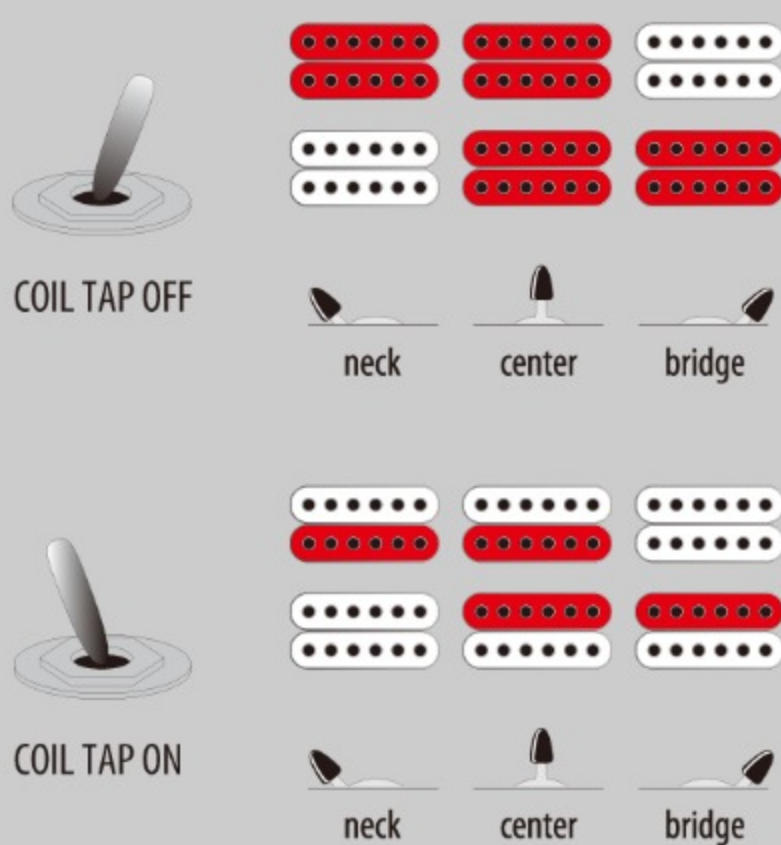

RGR5220M *Prestige*

MADE IN JAPAN

TFG : Transparent Fluorescent Green

COLOR VARIATION :

SHARE : [f](#) [t](#)

SPEC

SPEC

neck type	Super Wizard HP / 5pc Maple/Wenge neck
top/back/body	Ash top / African Mahogany body
fretboard	Bound Birdseye Maple fretboard / Off-set Mother of Pearl dot inlay
fret	Jumbo Stainless Steel frets
number of frets	24
bridge	Lo-Pro Edge tremolo bridge
string space	10.8mm
neck pickup	Bare Knuckle Brute Force (H) neck pickup (Passive/Ceramic)
bridge pickup	Bare Knuckle Brute Force (H) bridge pickup (Passive/Ceramic)
factory tuning	1E,2B,3G,4D,5A,6E
strings	D'Addario® EXL120
string gauge	.009/.011/.016/.024/.032/.042
hardware color	Cosmo black

NECK DIMENSIONS

Scale :	648mm/25.5"
a : Width	43mm at NUT
b : Width	58mm at 24F
c : Thickness	17mm at 1F
d : Thickness	19mm at 12F
Radius :	430mmR

SWITCHING SYSTEM

CONTROLS

OTHERS

- Coil-tap switch
- Gotoh® machine heads
- Luminlay side dots
- Hardshell case included