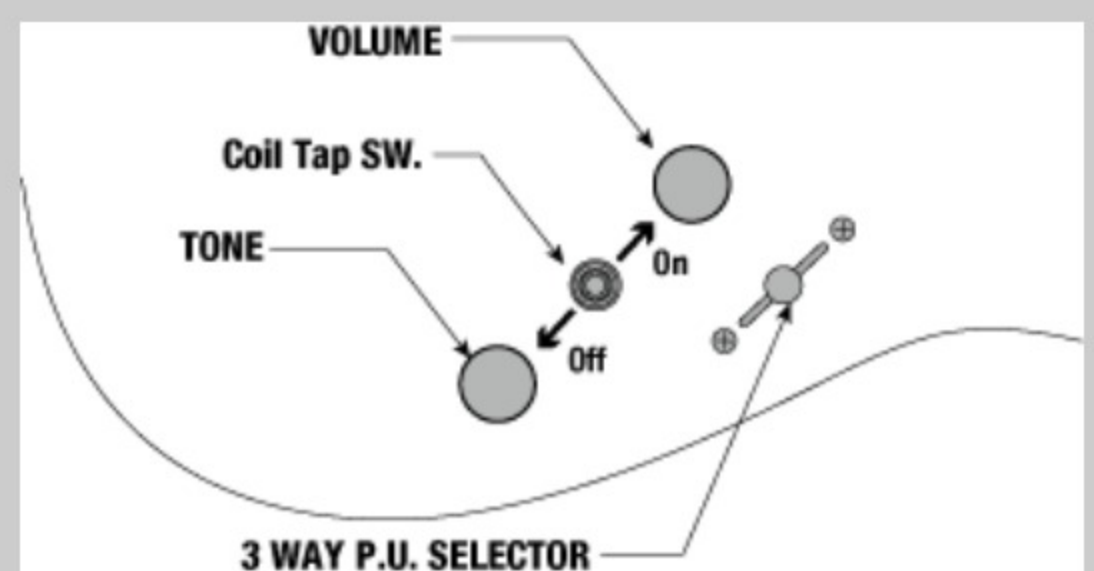

RGR5220M *Prestige*

MADE IN JAPAN

TFG : Transparent Fluorescent Green

COLOR VARIATION :

SHARE : [f](#) [t](#)

SPEC

SPEC

neck type	Super Wizard HP / 5pc Maple/Wenge neck
top/back/body	Ash top / African Mahogany body
fretboard	Bound Birdseye Maple fretboard / Off-set Mother of Pearl dot inlay
fret	Jumbo Stainless Steel frets
number of frets	24
bridge	Lo-Pro Edge tremolo bridge
string space	10.8mm
neck pickup	Bare Knuckle Brute Force (H) neck pickup (Passive/Ceramic)
bridge pickup	Bare Knuckle Brute Force (H) bridge pickup (Passive/Ceramic)
factory tuning	1E,2B,3G,4D,5A,6E
strings	D'Addario® EXL120
string gauge	.009/.011/.016/.024/.032/.042
hardware color	Cosmo black

NECK DIMENSIONS

Scale :	648mm/25.5"
a : Width	43mm at NUT
b : Width	58mm at 24F
c : Thickness	17mm at 1F
d : Thickness	19mm at 12F
Radius :	430mmR

SWITCHING SYSTEM

CONTROLS

OTHERS

- Coil-tap switch
- Gotoh® machine heads
- Luminlay side dots
- Hardshell case included