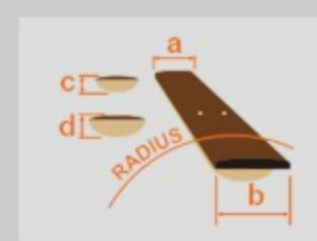

RGR5221 *Prestige*

MADE IN JAPAN

TFR : Translucent Fluorescent Orange

COLOR VARIATION :

SHARE :  

SPEC

SPEC

neck type	Super Wizard HP / 5pc Maple/Wenge neck
top/back/body	Ash top / African Mahogany body
fretboard	Bound Macassar Ebony fretboard / Off-set Mother of Pearl dot inlay
fret	Jumbo Stainless Steel frets / Prestige fret edge treatment
number of frets	24
bridge	Gibraltar Standard II bridge
string space	10.8mm
neck pickup	Bare Knuckle Brute Force (H) neck pickup (Passive/Ceramic)
bridge pickup	Bare Knuckle Brute Force (H) bridge pickup (Passive/Ceramic)
factory tuning	1E,2B,3G,4D,5A,6E
strings	D'Addario® EXL110
string gauge	.010/.013/.017/.026/.036/.046
nut	Graph Tech® BLACK TUSQ XL® nut
hardware color	Cosmo black

NECK DIMENSIONS

Scale :	648mm/25.5"
a : Width	43mm at NUT
b : Width	58mm at 24F
c : Thickness	17mm at 1F
d : Thickness	19mm at 12F
Radius :	430mmR

SWITCHING SYSTEM

CONTROLS

OTHERS

- Hardshell case included
- Coil-tap switch
- Luminlay side dots
- Gotoh® MG-T locking machine heads