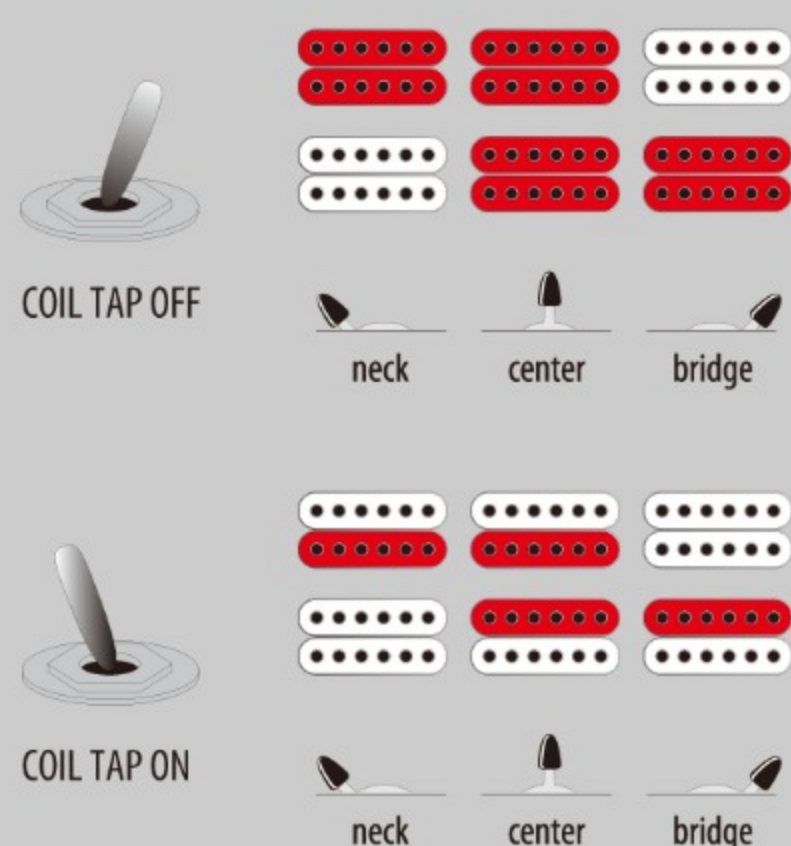

RGR5221 *Prestige*

MADE IN JAPAN

TFR : Translucent Fluorescent Orange

COLOR VARIATION :

SHARE :  

SPEC

SPEC

neck type	Super Wizard HP / 5pc Maple/Wenge neck
top/back/body	Ash top / African Mahogany body
fretboard	Bound Macassar Ebony fretboard / Off-set Mother of Pearl dot inlay
fret	Jumbo Stainless Steel frets / Prestige fret edge treatment
number of frets	24
bridge	Gibraltar Standard II bridge
string space	10.8mm
neck pickup	Bare Knuckle Brute Force (H) neck pickup (Passive/Ceramic)
bridge pickup	Bare Knuckle Brute Force (H) bridge pickup (Passive/Ceramic)
factory tuning	1E,2B,3G,4D,5A,6E
strings	D'Addario® EXL110
string gauge	.010/.013/.017/.026/.036/.046
nut	Graph Tech® BLACK TUSQ XL® nut
hardware color	Cosmo black

NECK DIMENSIONS

Scale :	648mm/25.5"
a : Width	43mm at NUT
b : Width	58mm at 24F
c : Thickness	17mm at 1F
d : Thickness	19mm at 12F
Radius :	430mmR

SWITCHING SYSTEM

CONTROLS

OTHERS

- Hardshell case included
- Coil-tap switch
- Luminlay side dots
- Gotoh® MG-T locking machine heads