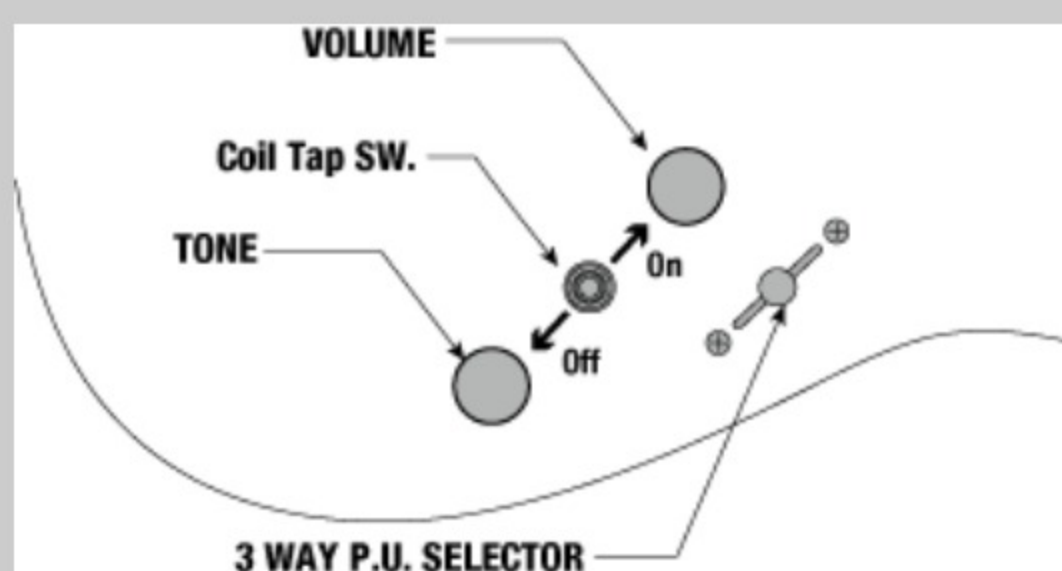

RGR5221 *Prestige*

MADE IN JAPAN

TFR : Translucent Fluorescent Orange

COLOR VARIATION :

SHARE :  

SPEC

SPEC

neck type	Super Wizard HP / 5pc Maple/Wenge neck
top/back/body	Ash top / African Mahogany body
fretboard	Bound Macassar Ebony fretboard / Off-set Mother of Pearl dot inlay
fret	Jumbo Stainless Steel frets / Prestige fret edge treatment
number of frets	24
bridge	Gibraltar Standard II bridge
string space	10.8mm
neck pickup	Bare Knuckle Brute Force (H) neck pickup (Passive/Ceramic)
bridge pickup	Bare Knuckle Brute Force (H) bridge pickup (Passive/Ceramic)
factory tuning	1E,2B,3G,4D,5A,6E
strings	D'Addario® EXL110
string gauge	.010/.013/.017/.026/.036/.046
nut	Graph Tech® BLACK TUSQ XL® nut
hardware color	Cosmo black

NECK DIMENSIONS

Scale :	648mm/25.5"
a : Width	43mm at NUT
b : Width	58mm at 24F
c : Thickness	17mm at 1F
d : Thickness	19mm at 12F
Radius :	430mmR

SWITCHING SYSTEM

CONTROLS

OTHERS

- Hardshell case included
- Coil-tap switch
- Luminlay side dots
- Gotoh® MG-T locking machine heads