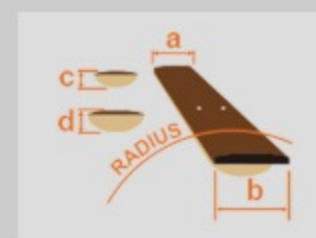

RGR5227MFX *Prestige*

MADE IN JAPAN

TFG : Transparent Fluorescent Green

COLOR VARIATION :

SHARE : [f](#) [t](#)

SPEC

SPEC

neck type	Wizard-7 / 5pc Maple/Wenge neck
top/back/body	Ash top / African Mahogany body
fretboard	Bound Birdseye Maple fretboard / Off-set Mother of Pearl dot inlay
fret	Jumbo Stainless Steel frets
number of frets	24
bridge	Gibraltar Standard II-7 bridge
string space	10.8mm
neck pickup	Bare Knuckle Brute Force 7 (H) neck pickup (Passive/Ceramic)
bridge pickup	Bare Knuckle Brute Force 7 (H) bridge pickup (Passive/Ceramic)
factory tuning	1E,2B,3G,4D,5A,6E,7B
strings	D'Addario® EXL110-7
string gauge	.010/.013/.017/.026/.036/.046/.059
nut	Graph Tech® BLACK TUSQ XL®
hardware color	Cosmo black

NECK DIMENSIONS

Scale :	648mm/25.5"
a : Width	48mm at NUT
b : Width	68mm at 24F
c : Thickness	19mm at 1F
d : Thickness	21mm at 12F
Radius :	430mmR

SWITCHING SYSTEM

CONTROLS

OTHERS

Gotoh® MG-T locking machine heads

Coil-tap switch

Luminlay side dots

Hardshell case included