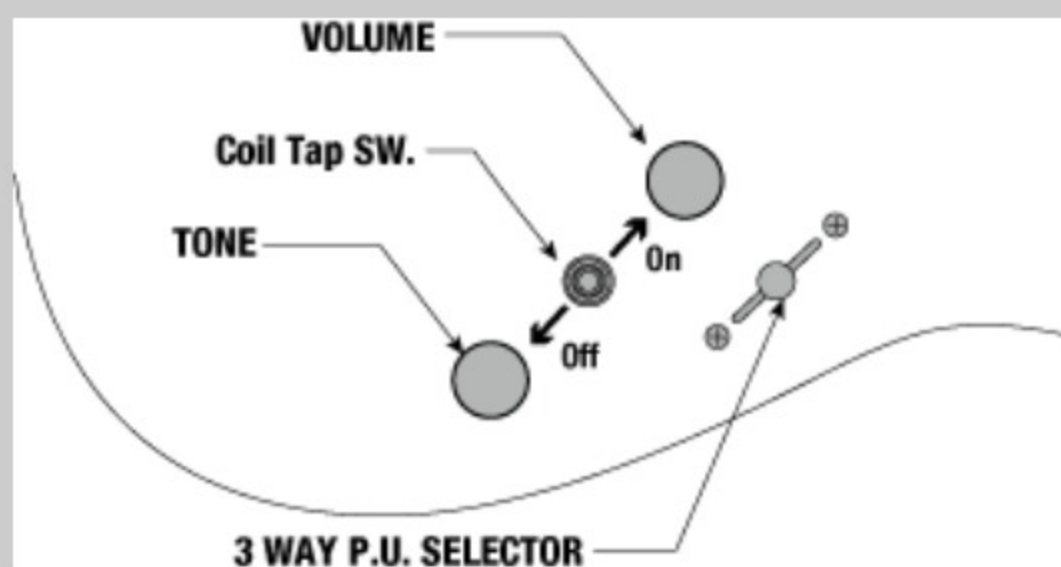

RGR5227MFX *Prestige*

MADE IN JAPAN

TFG : Transparent Fluorescent Green

COLOR VARIATION :

SHARE : [f](#) [t](#)

SPEC

SPEC

neck type	Wizard-7 / 5pc Maple/Wenge neck
top/back/body	Ash top / African Mahogany body
fretboard	Bound Birdseye Maple fretboard / Off-set Mother of Pearl dot inlay
fret	Jumbo Stainless Steel frets
number of frets	24
bridge	Gibraltar Standard II-7 bridge
string space	10.8mm
neck pickup	Bare Knuckle Brute Force 7 (H) neck pickup (Passive/Ceramic)
bridge pickup	Bare Knuckle Brute Force 7 (H) bridge pickup (Passive/Ceramic)
factory tuning	1E,2B,3G,4D,5A,6E,7B
strings	D'Addario® EXL110-7
string gauge	.010/.013/.017/.026/.036/.046/.059
nut	Graph Tech® BLACK TUSQ XL®
hardware color	Cosmo black

NECK DIMENSIONS

Scale :	648mm/25.5"
a : Width	48mm at NUT
b : Width	68mm at 24F
c : Thickness	19mm at 1F
d : Thickness	21mm at 12F
Radius :	430mmR

SWITCHING SYSTEM

CONTROLS

OTHERS

Gotoh® MG-T locking machine heads

Coil-tap switch

Luminlay side dots

Hardshell case included