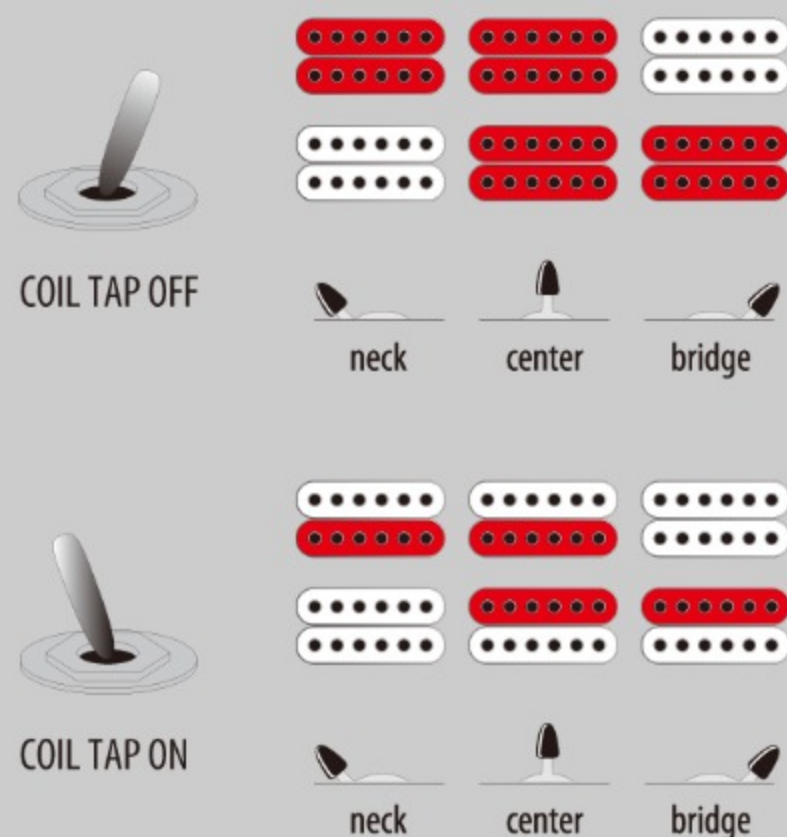

RGR5227MFX *Prestige*

MADE IN JAPAN

TFG : Transparent Fluorescent Green

COLOR VARIATION :

SHARE : [f](#) [t](#)

SPEC

SPEC

neck type	Wizard-7 / 5pc Maple/Wenge neck
top/back/body	Ash top / African Mahogany body
fretboard	Bound Birdseye Maple fretboard / Off-set Mother of Pearl dot inlay
fret	Jumbo Stainless Steel frets
number of frets	24
bridge	Gibraltar Standard II-7 bridge
string space	10.8mm
neck pickup	Bare Knuckle Brute Force 7 (H) neck pickup (Passive/Ceramic)
bridge pickup	Bare Knuckle Brute Force 7 (H) bridge pickup (Passive/Ceramic)
factory tuning	1E,2B,3G,4D,5A,6E,7B
strings	D'Addario® EXL110-7
string gauge	.010/.013/.017/.026/.036/.046/.059
nut	Graph Tech® BLACK TUSQ XL®
hardware color	Cosmo black

NECK DIMENSIONS

Scale :	648mm/25.5"
a : Width	48mm at NUT
b : Width	68mm at 24F
c : Thickness	19mm at 1F
d : Thickness	21mm at 12F
Radius :	430mmR

SWITCHING SYSTEM

CONTROLS

OTHERS

Gotoh® MG-T locking machine heads

Coil-tap switch

Luminlay side dots

Hardshell case included