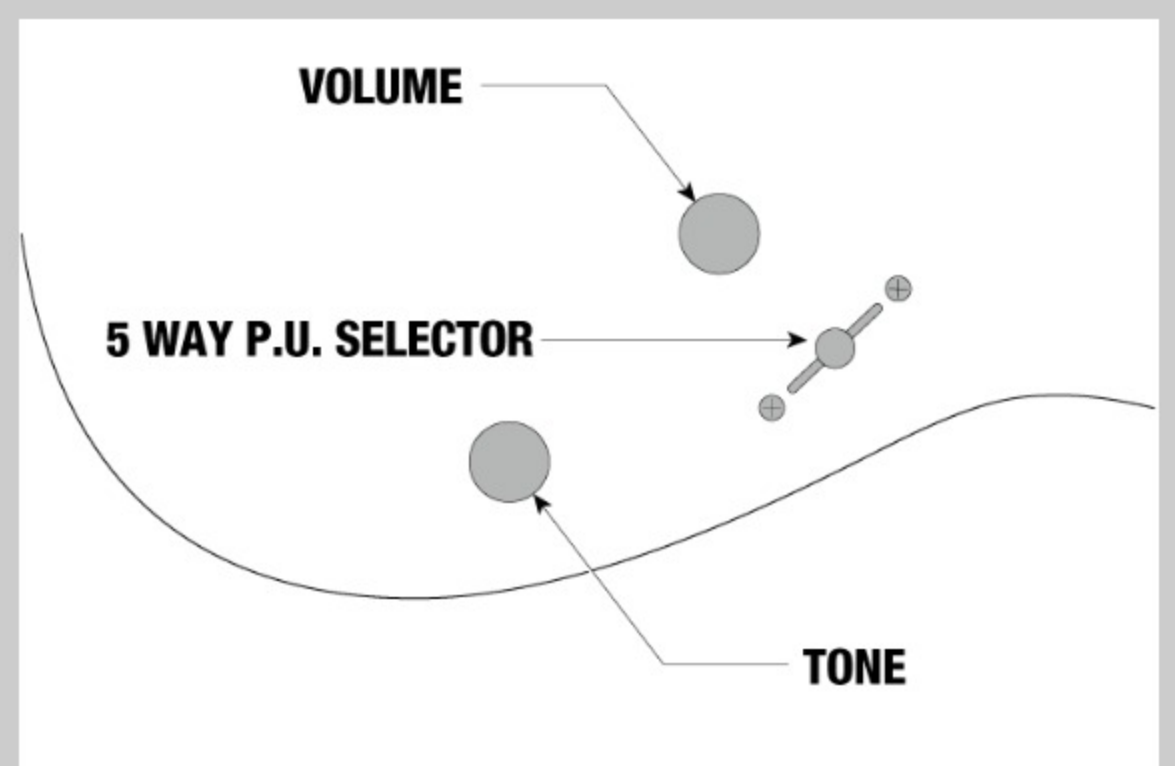

### SWITCHING SYSTEM

neck center bridge  
On Off

Humbucker is parallel connected.

DESCRIPTION +

### CONTROLS

DESCRIPTION +