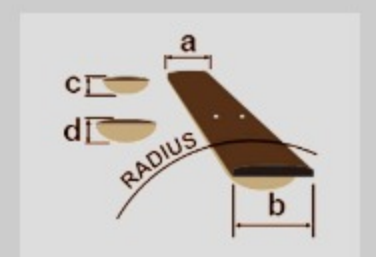

### SPECS

neck type	Super Wizard HP / 5pc Maple/Walnut neck
top/back/body	Ash body
fretboard	Bound Macassar Ebony fretboard / White dot inlay
fret	Jumbo frets / Prestige fret edge treatment
number of frets	24
bridge	Edge tremolo bridge
string space	10.8mm
neck pickup	DiMarzio® Fusion Edge (H) neck pickup (Passive/Ceramic)
bridge pickup	DiMarzio® Fusion Edge (H) bridge pickup (Passive/Ceramic)
factory tuning	1E,2B,3G,4D,5A,6E
strings	D'Addario® EXL110
string gauge	.009/.011/.016/.024/.032/.042
nut	Locking nut
hardware color	Black

### NECK DIMENSIONS

Scale :	648mm/25.5"
a : Width	43mm at NUT
b : Width	58mm at 24F
c : Thickness	17mm at 1F
d : Thickness	19mm at 12F
Radius :	430mmR

DESCRIPTION +

### SWITCHING SYSTEM

neck center bridge  
On Off

Humbucker is parallel connected.

DESCRIPTION +