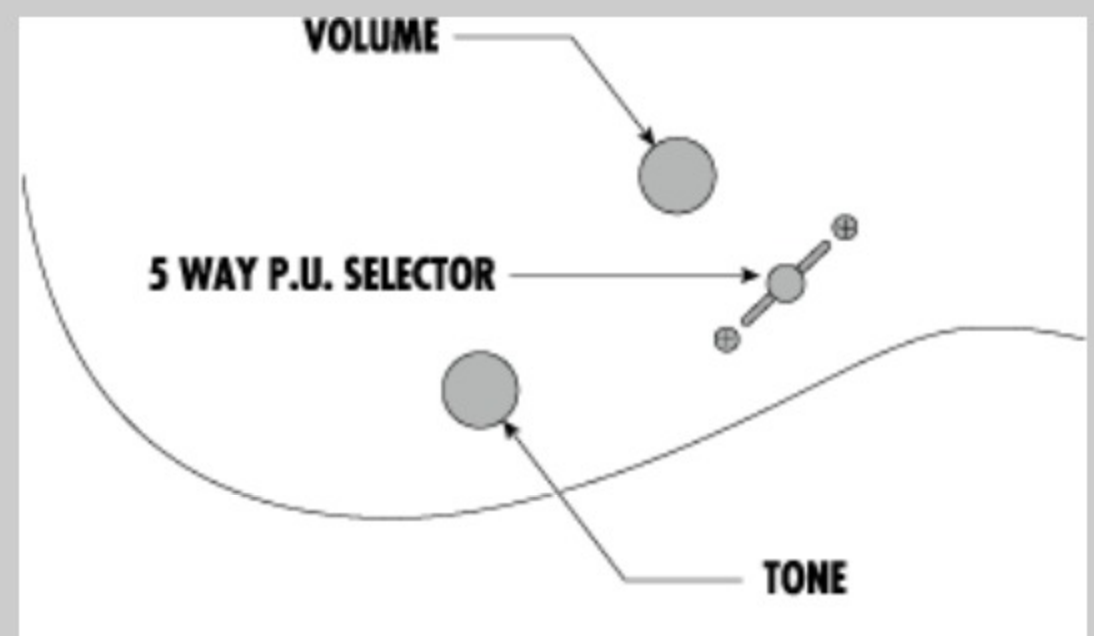

NECK DIMENSIONS

Scale :	648mm/25.5"
a : Width	43mm at NUT
b : Width	58mm at 24F
c : Thickness	17mm at 1F
d : Thickness	19mm at 12F
Radius :	430mmR

SWITCHING SYSTEM

CONTROLS

OTHERS

Gotoh® machine heads
Hardshell case included