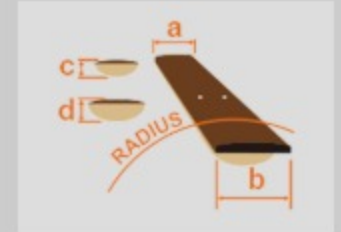

RGR652AHB *Prestige*

MADE IN JAPAN

WK : Weathered Black

COLOR VARIATION :

SHARE :  

SPEC

SPEC

neck type	Super Wizard HP / 5pc Maple/Walnut neck
top/back/body	Ash body
fretboard	Bound Macassar Ebony fretboard / White dot inlay
fret	Jumbo frets / Prestige fret edge treatment
number of frets	24
bridge	Edge tremolo bridge
string space	10.8mm
neck pickup	DiMarzio® Fusion Edge (H) neck pickup (Passive/Ceramic)
bridge pickup	DiMarzio® Fusion Edge (H) bridge pickup (Passive/Ceramic)
factory tuning	1E,2B,3G,4D,5A,6E
strings	D'Addario® EXL120
string gauge	.009/.011/.016/.024/.032/.042
hardware color	Black

NECK DIMENSIONS

Scale :	648mm/25.5"
a : Width	43mm at NUT
b : Width	58mm at 24F
c : Thickness	17mm at 1F
d : Thickness	19mm at 12F
Radius :	430mmR

SWITCHING SYSTEM

CONTROLS

OTHERS

Gotoh® machine heads
Hardshell case included