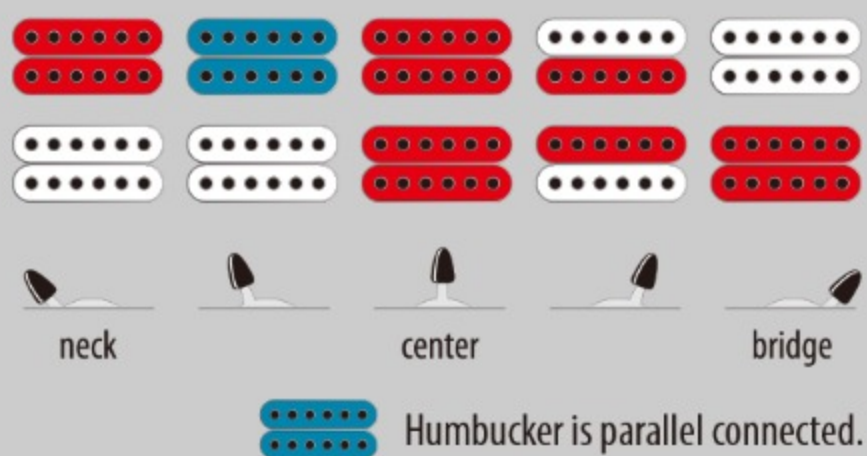

RGR652AHB *Prestige*

MADE IN JAPAN

WK : Weathered Black

COLOR VARIATION :

SHARE :  

SPEC

SPEC

neck type	Super Wizard HP / 5pc Maple/Walnut neck
top/back/body	Ash body
fretboard	Bound Macassar Ebony fretboard / White dot inlay
fret	Jumbo frets / Prestige fret edge treatment
number of frets	24
bridge	Edge tremolo bridge
string space	10.8mm
neck pickup	DiMarzio® Fusion Edge (H) neck pickup (Passive/Ceramic)
bridge pickup	DiMarzio® Fusion Edge (H) bridge pickup (Passive/Ceramic)
factory tuning	1E,2B,3G,4D,5A,6E
strings	D'Addario® EXL120
string gauge	.009/.011/.016/.024/.032/.042
hardware color	Black

NECK DIMENSIONS

Scale :	648mm/25.5"
a : Width	43mm at NUT
b : Width	58mm at 24F
c : Thickness	17mm at 1F
d : Thickness	19mm at 12F
Radius :	430mmR

SWITCHING SYSTEM

CONTROLS

OTHERS

Gotoh® machine heads
Hardshell case included