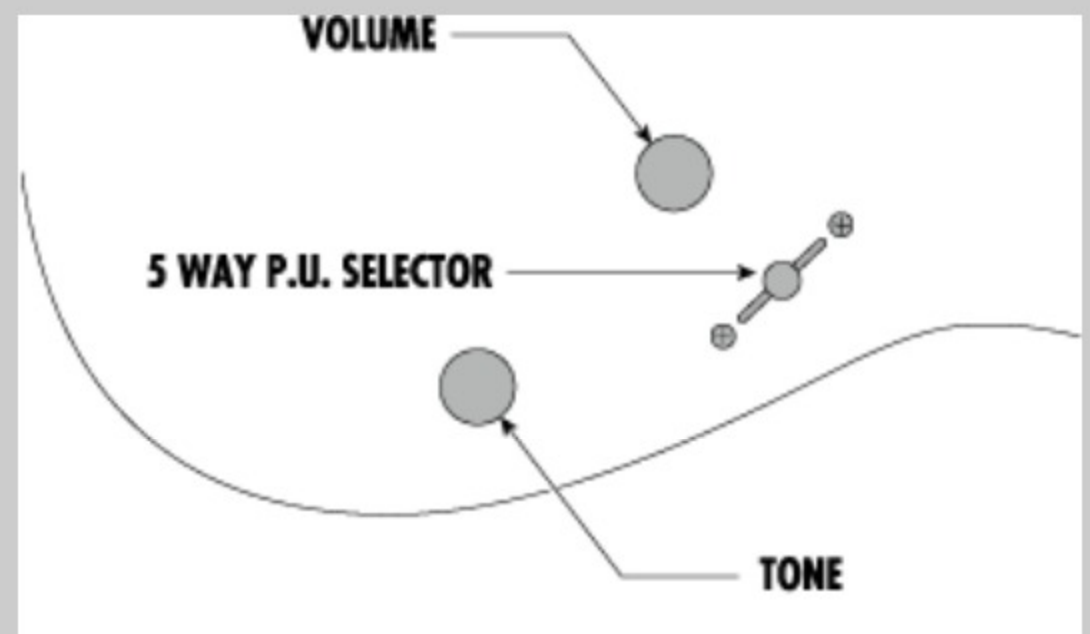

NECK DIMENSIONS

Scale :	648mm/25.5"
a : Width	43mm at NUT
b : Width	58mm at 24F
c : Thickness	17mm at 1F
d : Thickness	19mm at 12F
Radius :	430mmR

SWITCHING SYSTEM

CONTROLS

OTHERS

Gotoh® MG-T locking machine heads
Hardshell case included