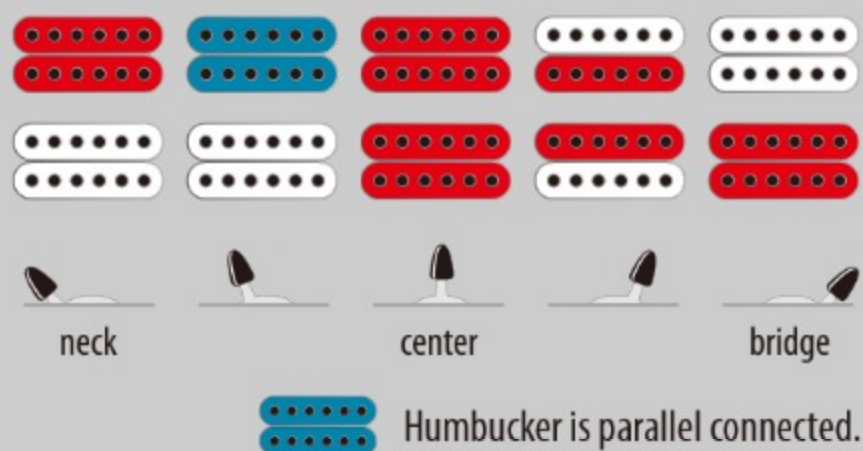

RGR652AHBF *Prestige*

MADE IN JAPAN

WK : Weathered Black

COLOR VARIATION :

SHARE :  

SPEC

SPEC

neck type	Super Wizard HP / 5pc Maple/Walnut neck
top/back/body	Ash body
fretboard	Bound Macassar Ebony fretboard / White dot inlay
fret	Jumbo frets / Prestige fret edge treatment
number of frets	24
bridge	Gibraltar Standard II bridge
string space	10.8mm
neck pickup	DiMarzio® Fusion Edge (H) neck pickup (Passive/Ceramic)
bridge pickup	DiMarzio® Fusion Edge (H) bridge pickup (Passive/Ceramic)
factory tuning	1E,2B,3G,4D,5A,6E
strings	D'Addario® EXL110
string gauge	.010/.013/.017/.026/.036/.046
nut	Graph Tech® BLACK TUSQ XL®
hardware color	Black

NECK DIMENSIONS

Scale :	648mm/25.5"
a : Width	43mm at NUT
b : Width	58mm at 24F
c : Thickness	17mm at 1F
d : Thickness	19mm at 12F
Radius :	430mmR

SWITCHING SYSTEM

CONTROLS

OTHERS

Gotoh® MG-T locking machine heads
Hardshell case included