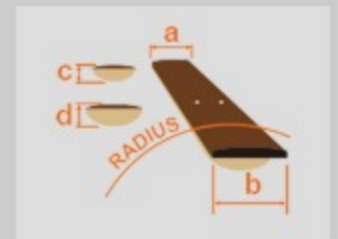

RGR652AHBF *Prestige*

MADE IN JAPAN

WK : Weathered Black

COLOR VARIATION :

SHARE :  

SPEC

SPEC

neck type	Super Wizard HP / 5pc Maple/Walnut neck
top/back/body	Ash body
fretboard	Bound Macassar Ebony fretboard / White dot inlay
fret	Jumbo frets / Prestige fret edge treatment
number of frets	24
bridge	Gibraltar Standard II bridge
string space	10.8mm
neck pickup	DiMarzio® Fusion Edge (H) neck pickup (Passive/Ceramic)
bridge pickup	DiMarzio® Fusion Edge (H) bridge pickup (Passive/Ceramic)
factory tuning	1E,2B,3G,4D,5A,6E
strings	D'Addario® EXL110
string gauge	.010/.013/.017/.026/.036/.046
nut	Graph Tech® BLACK TUSQ XL®
hardware color	Black

NECK DIMENSIONS

Scale :	648mm/25.5"
a : Width	43mm at NUT
b : Width	58mm at 24F
c : Thickness	17mm at 1F
d : Thickness	19mm at 12F
Radius :	430mmR

SWITCHING SYSTEM

CONTROLS

OTHERS

Gotoh® MG-T locking machine heads
Hardshell case included