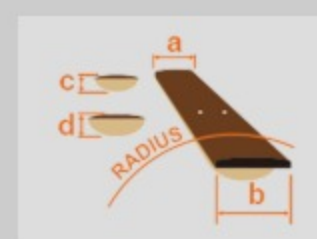

RGR652AHBF *Prestige*

MADE IN JAPAN

WK : Weathered Black

COLOR VARIATION :

SHARE :  

SPEC

SPEC

neck type	Super Wizard HP / 5pc Maple/Walnut neck
top/back/body	Ash body
fretboard	Bound Rosewood / White dot inlay
fret	Jumbo frets / Prestige fret edge treatment
bridge	Gibraltar Standard II bridge
neck pickup	DiMarzio® Fusion Edge (H) neck pickup (Passive/Ceramic)
bridge pickup	DiMarzio® Fusion Edge (H) bridge pickup (Passive/Ceramic)
factory tuning	1E, 2B, 3G, 4D, 5A, 6E
string gauge	.010/.013/.017/.026/.036/.046
nut	Graph Tech® nut
hardware color	Cosmo black

NECK DIMENSIONS

Scale :	648mm/25.5"
a : Width	43mm at NUT
b : Width	58mm at 24F
c : Thickness	17mm at 1F
d : Thickness	19mm at 12F
Radius :	430mmR

SWITCHING SYSTEM

CONTROLS

OTHERS

Included Case/Bag M20RG