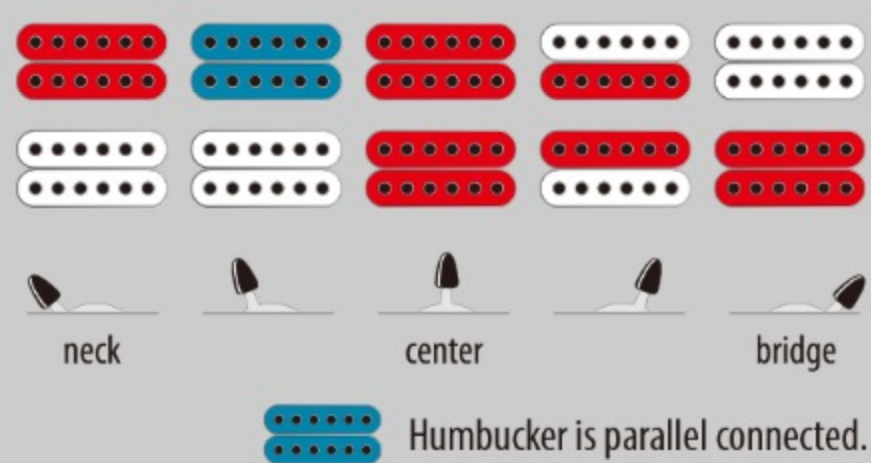

RGR652AHBF *Prestige*

MADE IN JAPAN

WK : Weathered Black

COLOR VARIATION :

SHARE :  

SPEC

SPEC

neck type	Super Wizard HP / 5pc Maple/Walnut neck
top/back/body	Ash body
fretboard	Bound Rosewood / White dot inlay
fret	Jumbo frets / Prestige fret edge treatment
bridge	Gibraltar Standard II bridge
neck pickup	DiMarzio® Fusion Edge (H) neck pickup (Passive/Ceramic)
bridge pickup	DiMarzio® Fusion Edge (H) bridge pickup (Passive/Ceramic)
factory tuning	1E, 2B, 3G, 4D, 5A, 6E
string gauge	.010/.013/.017/.026/.036/.046
nut	Graph Tech® nut
hardware color	Cosmo black

NECK DIMENSIONS

Scale :	648mm/25.5"
a : Width	43mm at NUT
b : Width	58mm at 24F
c : Thickness	17mm at 1F
d : Thickness	19mm at 12F
Radius :	430mmR

SWITCHING SYSTEM

CONTROLS

OTHERS

Included Case/Bag M20RG