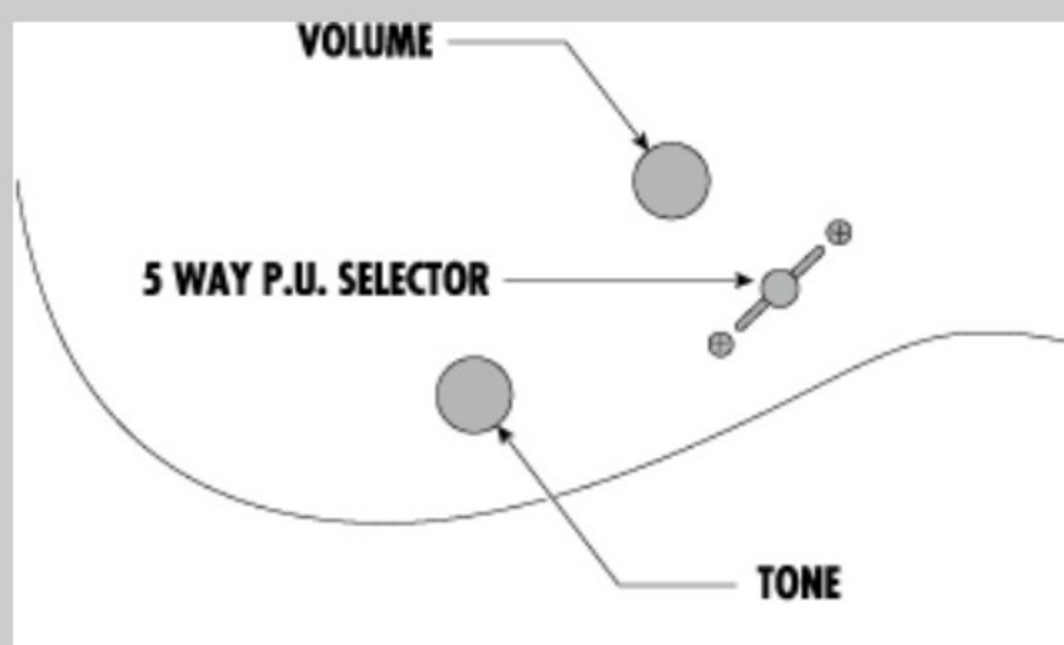

NECK DIMENSIONS

Scale :	648mm/25.5"
a : Width	43mm at NUT
b : Width	58mm at 24F
c : Thickness	17mm at 1F
d : Thickness	19mm at 12F
Radius :	430mmR

SWITCHING SYSTEM

CONTROLS

OTHERS

Included Case/Bag M20RG