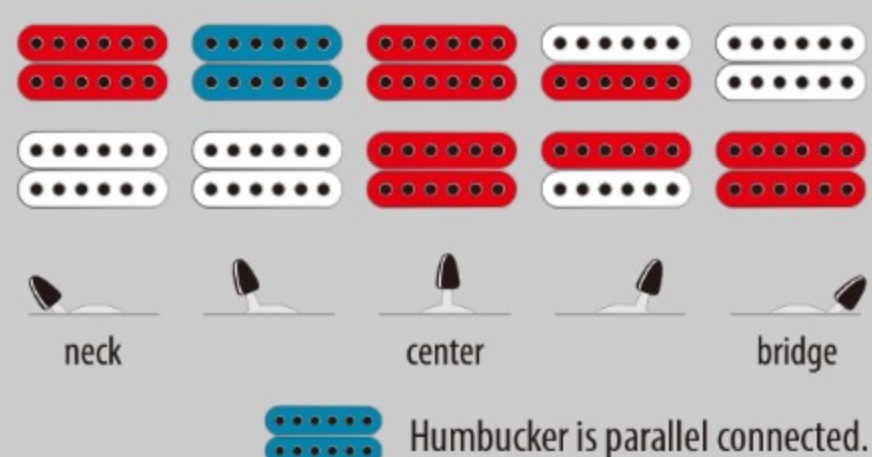

### SPEC

|                |   |
|----------------|---|
| neck type      | Super Wizard HP / 5pc Maple/Walnut neck                   |
| top/back/body  | Ash body  |
| fretboard      | Bound Rosewood / White dot inlay                          |
| fret           | Jumbo frets / Prestige fret edge treatment                |
| bridge         | Edge tremolo bridge                                       |
| neck pickup    | DiMarzio® Fusion Edge (H) neck pickup (Passive/Ceramic)   |
| bridge pickup  | DiMarzio® Fusion Edge (H) bridge pickup (Passive/Ceramic) |
| factory tuning | 1E, 2B, 3G, 4D, 5A, 6E                                    |
| string gauge   | .009/.011/.016/.024/.032/.042                             |
| hardware color | Black   |

### SWITCHING SYSTEM