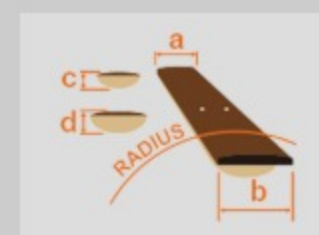

### SPEC

|                |   |
|----------------|---|
| neck type      | Super Wizard HP / 5pc Maple/Walnut neck                   |
| top/back/body  | Ash body  |
| fretboard      | Bound Rosewood / White dot inlay                          |
| fret           | Jumbo frets / Prestige fret edge treatment                |
| bridge         | Edge tremolo bridge                                       |
| neck pickup    | DiMarzio® Fusion Edge (H) neck pickup (Passive/Ceramic)   |
| bridge pickup  | DiMarzio® Fusion Edge (H) bridge pickup (Passive/Ceramic) |
| factory tuning | 1E, 2B, 3G, 4D, 5A, 6E                                    |
| string gauge   | .009/.011/.016/.024/.032/.042                             |
| hardware color | Black   |

### NECK DIMENSIONS

|               |             |
|---------------|-------------|
| Scale :       | 648mm/25.5" |
| a : Width     | 43mm at NUT |
| b : Width     | 58mm at 24F |
| c : Thickness | 17mm at 1F  |
| d : Thickness | 19mm at 12F |
| Radius :      | 430mmR      |