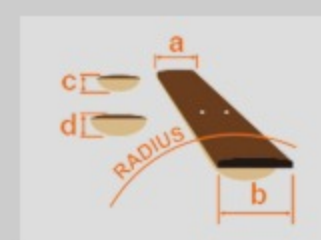

RGR752AHBF *Prestige*

MADE IN JAPAN

WK : Weathered Black

COLOR VARIATION :

SHARE :  

SPEC

SPEC

neck type	Wizard-7 / 5pc Maple/Wenge neck
top/back/body	Ash body
fretboard	Bound Macassar Ebony fretboard / White dot inlay
fret	Jumbo frets / Prestige fret edge treatment
number of frets	24
bridge	Gibraltar Standard II-7 bridge
string space	10.8mm
neck pickup	DiMarzio® Fusion Edge 7 (H) neck pickup (Passive/Ceramic)
bridge pickup	DiMarzio® Fusion Edge 7 (H) bridge pickup (Passive/Ceramic)
factory tuning	1E,2B,3G,4D,5A,6E,7B
strings	D'Addario® EXL110-7
string gauge	.010/.013/.017/.026/.036/.046/.059
nut	Graph Tech® BLACK TUSQ XL®
hardware color	Black

NECK DIMENSIONS

Scale :	648mm/25.5"
a : Width	48mm at NUT
b : Width	68mm at 24F
c : Thickness	19mm at 1F
d : Thickness	21mm at 12F
Radius :	430mmR

SWITCHING SYSTEM

CONTROLS

OTHERS

Gotoh® MG-T locking machine heads
Hardshell case included