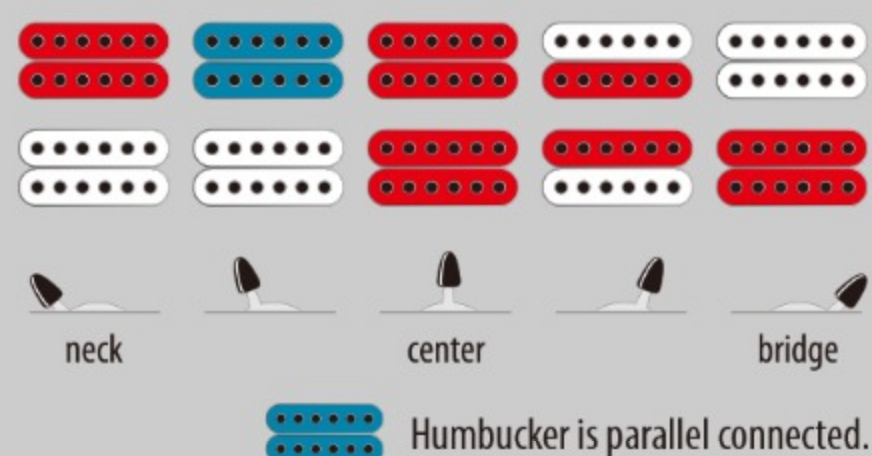

RGR752AHBF *Prestige*

MADE IN JAPAN

WK : Weathered Black

COLOR VARIATION :

SHARE :  

SPEC

SPEC

neck type	Wizard-7 / 5pc Maple/Wenge neck
top/back/body	Ash body
fretboard	Bound Macassar Ebony fretboard / White dot inlay
fret	Jumbo frets / Prestige fret edge treatment
number of frets	24
bridge	Gibraltar Standard II-7 bridge
string space	10.8mm
neck pickup	DiMarzio® Fusion Edge 7 (H) neck pickup (Passive/Ceramic)
bridge pickup	DiMarzio® Fusion Edge 7 (H) bridge pickup (Passive/Ceramic)
factory tuning	1E,2B,3G,4D,5A,6E,7B
strings	D'Addario® EXL110-7
string gauge	.010/.013/.017/.026/.036/.046/.059
nut	Graph Tech® BLACK TUSQ XL®
hardware color	Black

NECK DIMENSIONS

Scale :	648mm/25.5"
a : Width	48mm at NUT
b : Width	68mm at 24F
c : Thickness	19mm at 1F
d : Thickness	21mm at 12F
Radius :	430mmR

SWITCHING SYSTEM

CONTROLS

OTHERS

Gotoh® MG-T locking machine heads
Hardshell case included