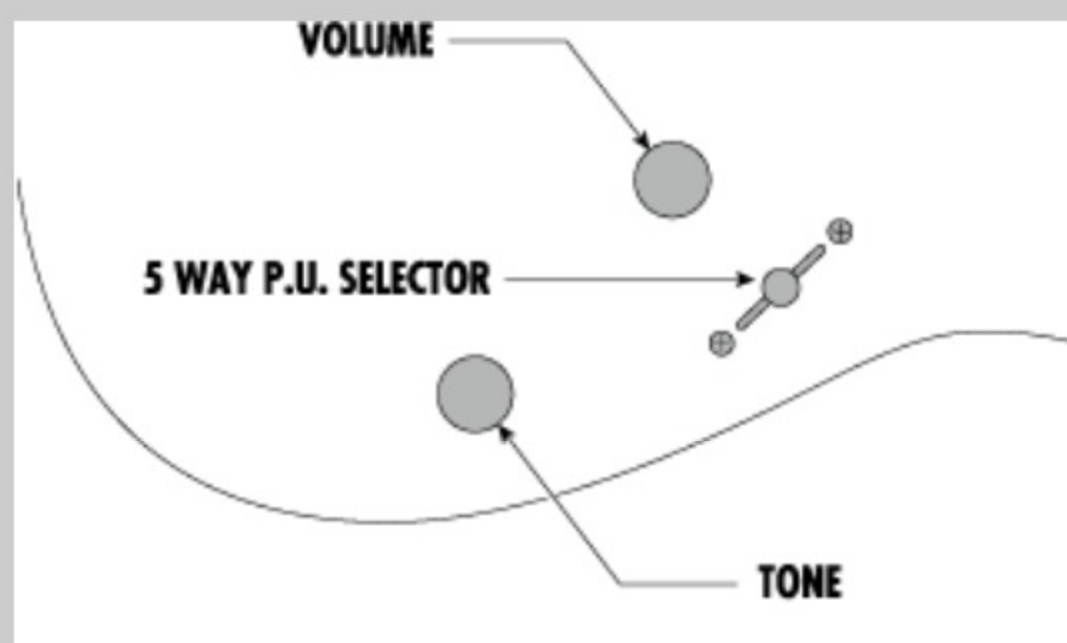

NECK DIMENSIONS

Scale :	648mm/25.5"
a : Width	48mm at NUT
b : Width	68mm at 24F
c : Thickness	19mm at 1F
d : Thickness	21mm at 12F
Radius :	430mmR

SWITCHING SYSTEM

CONTROLS

OTHERS

Gotoh® MG-T locking machine heads
Hardshell case included