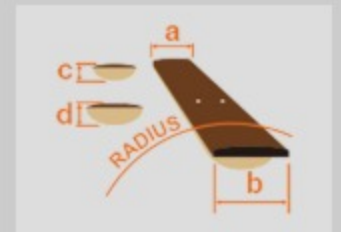

### SPEC

neck type	Wizard-7 / 5pc Maple/Wenge neck
top/back/body	Ash body
fretboard	Bound Rosewood / White dot inlay
fret	Jumbo frets / Prestige fret edge treatment
bridge	Gibraltar Standard II-7 bridge
neck pickup	DiMarzio® Fusion Edge (H) neck pickup (Passive/Ceramic)
bridge pickup	DiMarzio® Fusion Edge (H) bridge pickup (Passive/Ceramic)
factory tuning	1E, 2B, 3G, 4D, 5A, 6E, 7B
string gauge	.010/.013/.017/.026/.036/.046/.059
nut	Graph Tech® nut
hardware color	Black

### NECK DIMENSIONS

Scale :	648mm/25.5"
a : Width	48mm at NUT
b : Width	68mm at 24F
c : Thickness	19mm at 1F
d : Thickness	21mm at 12F
Radius :	430mmR