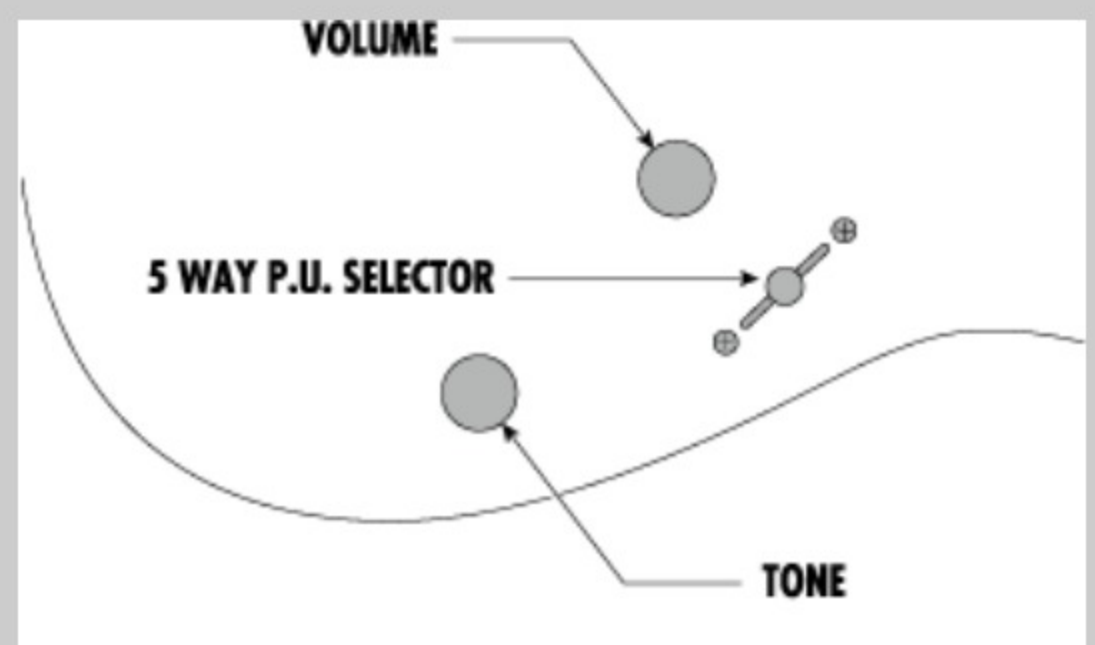

CONTROLS

OTHERS

Included Case/Bag M20RG