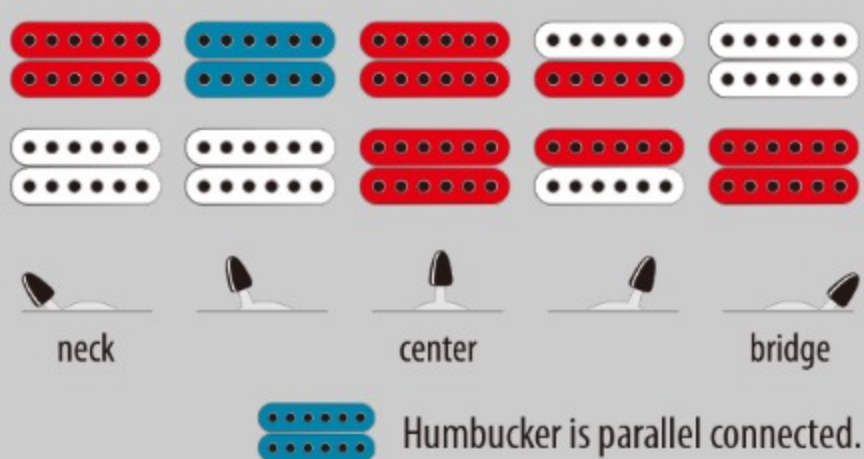

## SPEC

### SPEC

neck type	Wizard-7 / 5pc Maple/Wenge neck
top/back/body	Ash body
fretboard	Bound Rosewood / White dot inlay
fret	Jumbo frets / Prestige fret edge treatment
bridge	Gibraltar Standard II-7 bridge
neck pickup	DiMarzio® Fusion Edge (H) neck pickup (Passive/Ceramic)
bridge pickup	DiMarzio® Fusion Edge (H) bridge pickup (Passive/Ceramic)
factory tuning	1E, 2B, 3G, 4D, 5A, 6E, 7B
string gauge	.010/.013/.017/.026/.036/.046/.059
nut	Graph Tech® nut
hardware color	Black

### SWITCHING SYSTEM